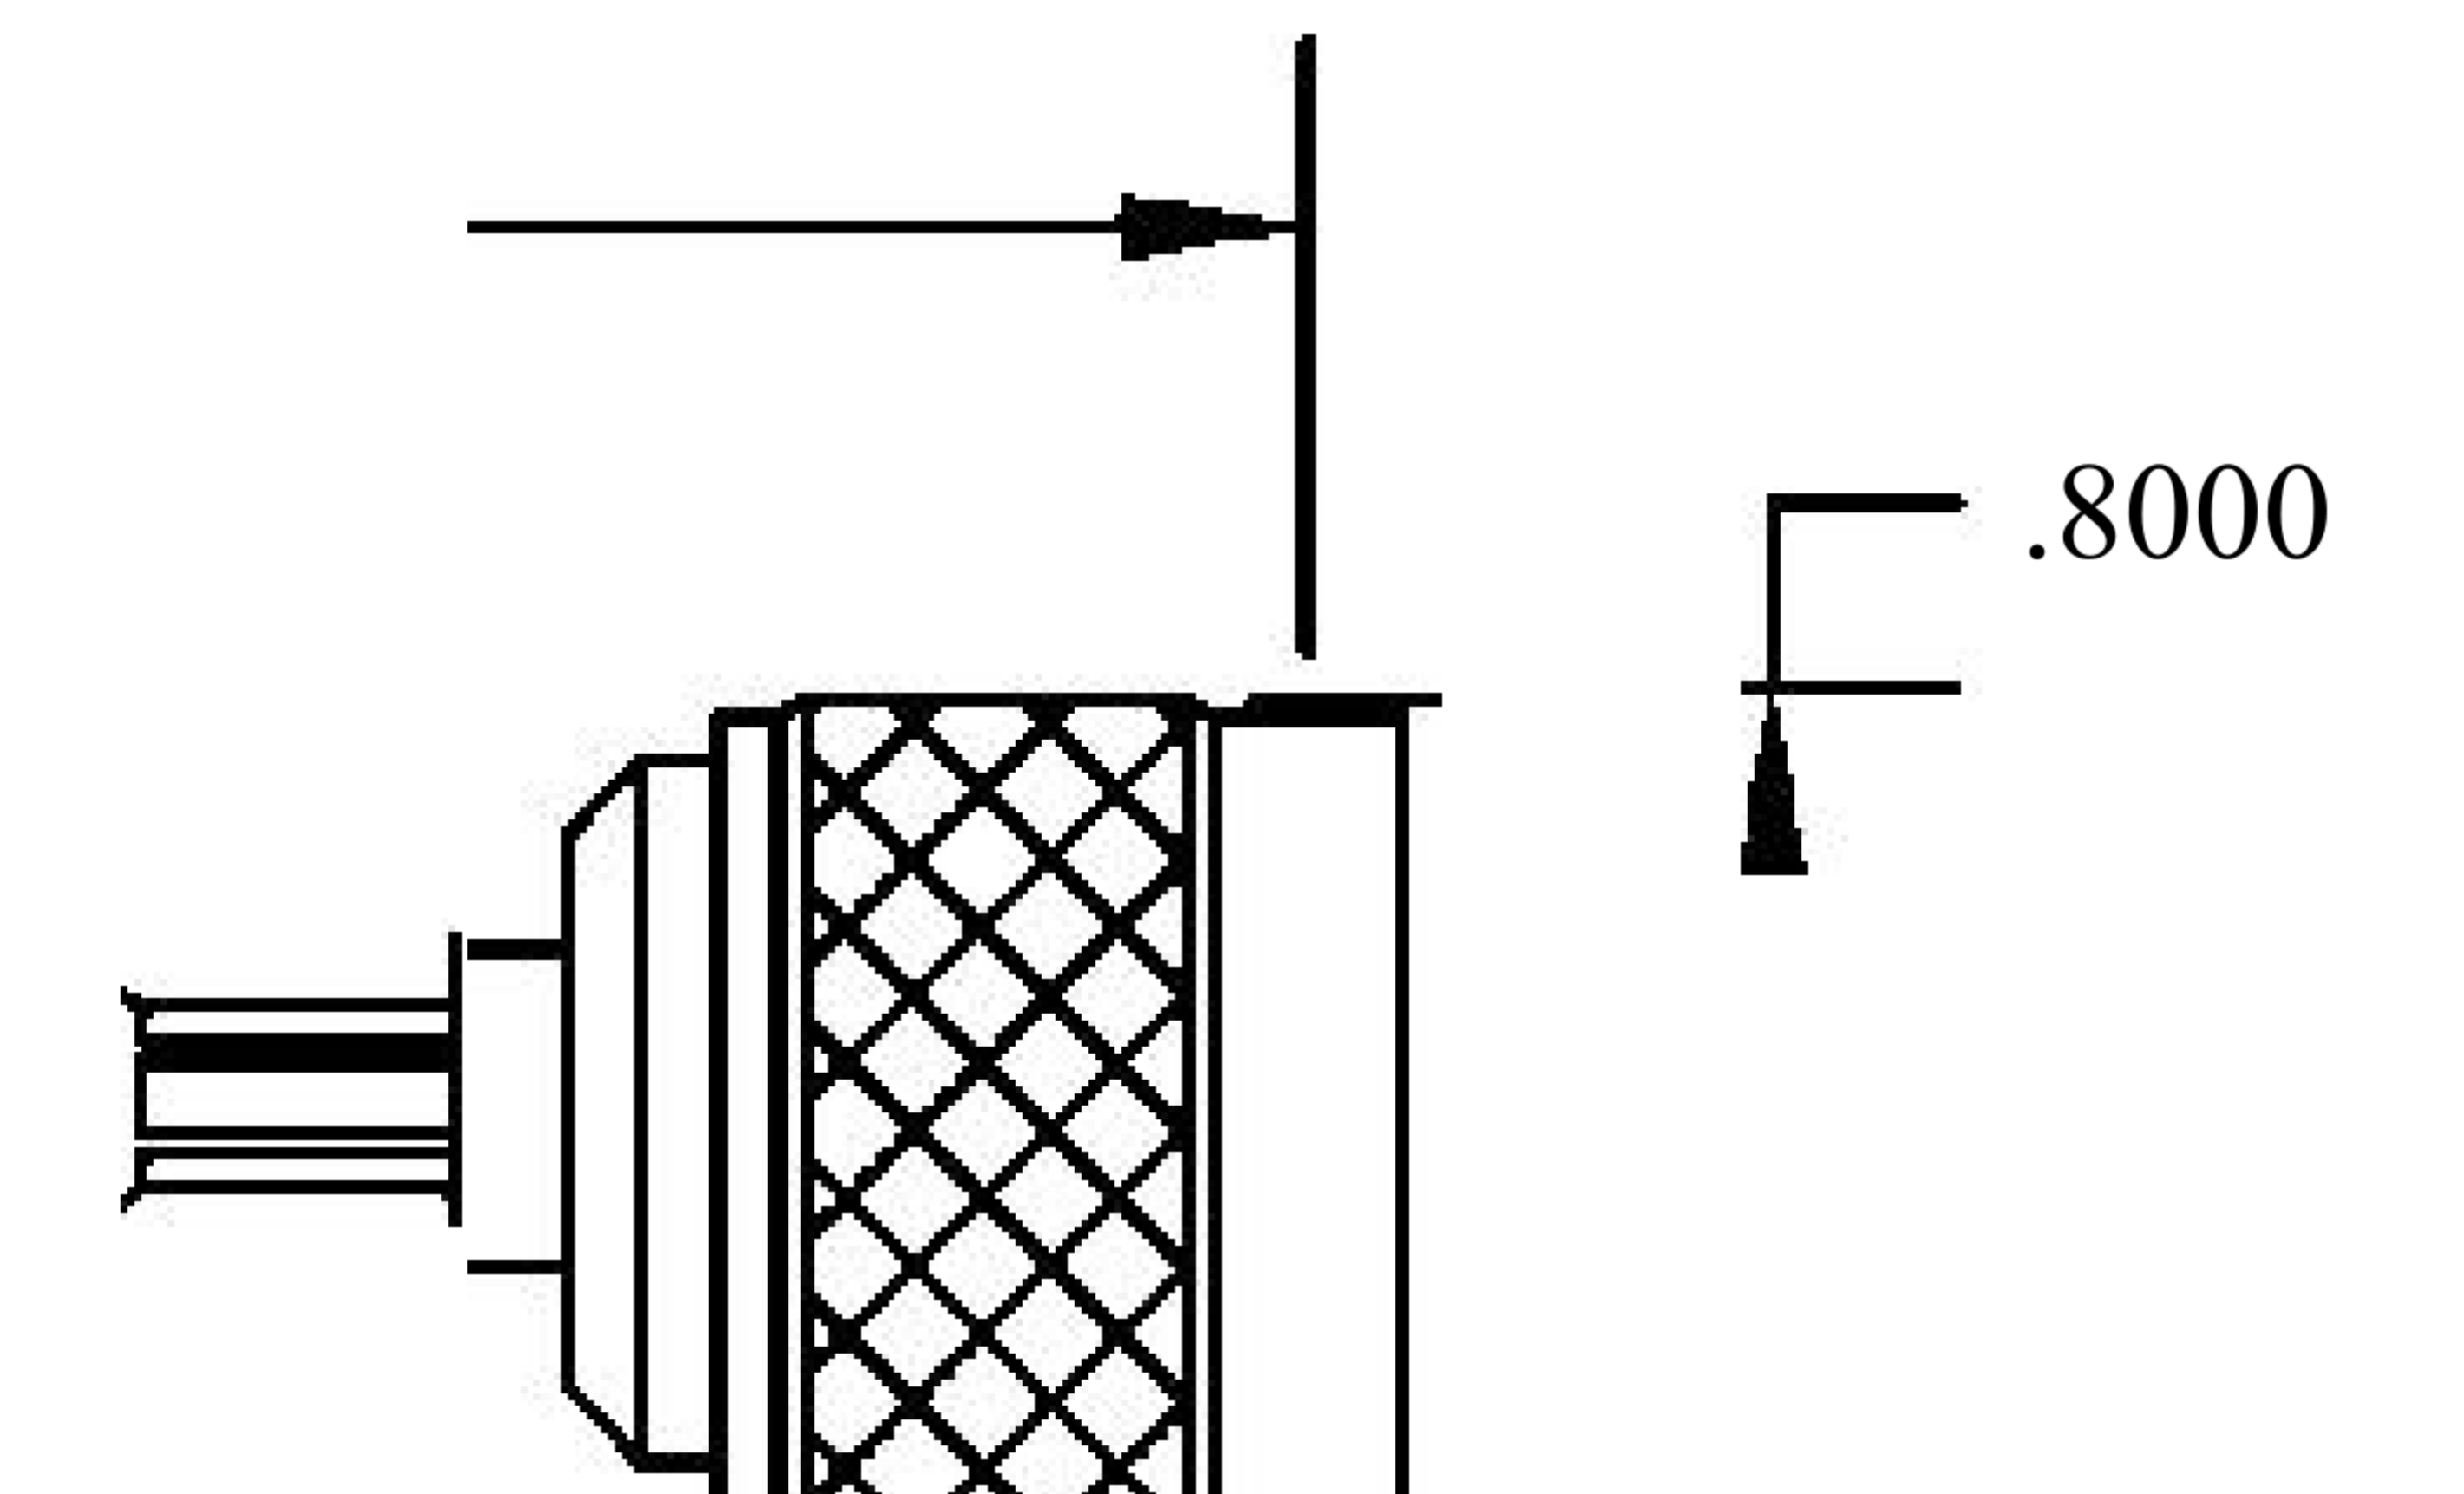

COMPONENTS	IMPEDANCE
GR874	50 OHM
N MALE	50 OHM
RG223/U	50 OHM

Standard Lengths	
-12	12"
-24	24"
-36	36"
■48	48"
-60	60"
-XXX	Custom Length in inches

LENGTH MEASURED FROM  
CONTACT TO CONTACT

GR874

8th Floor, Building 1, Yongfu Science and Technology  
Center Industrial Park, Nanzha District 5, Humen, 523900,  
Dongguan, Guangdong, China.

Website: [www.ebeestock.com](http://www.ebeestock.com)

Email: [sales@ebeestock.com](mailto:sales@ebeestock.com)

**COAXIAL & FIBER OPTICS**

DWG TITLE	ET22912	DES_	n-male-to-gr874-sexless-cable-12-inch-length-using-rg223-coax-rohs-002 2908
-----------	---------	------	--

SIZE A | **FSCM NO. 53919** | CAD FILE 073102 | SCALE N/A | 127

**NOTES:**

- UNLESS OTHERWISE SPECIFIED ALL DIMENSIONS ARE NOMINAL.
- ALL SPECIFICATIONS ARE SUBJECT TO CHANGE WITHOUT NOTICE AT ANY TIME.