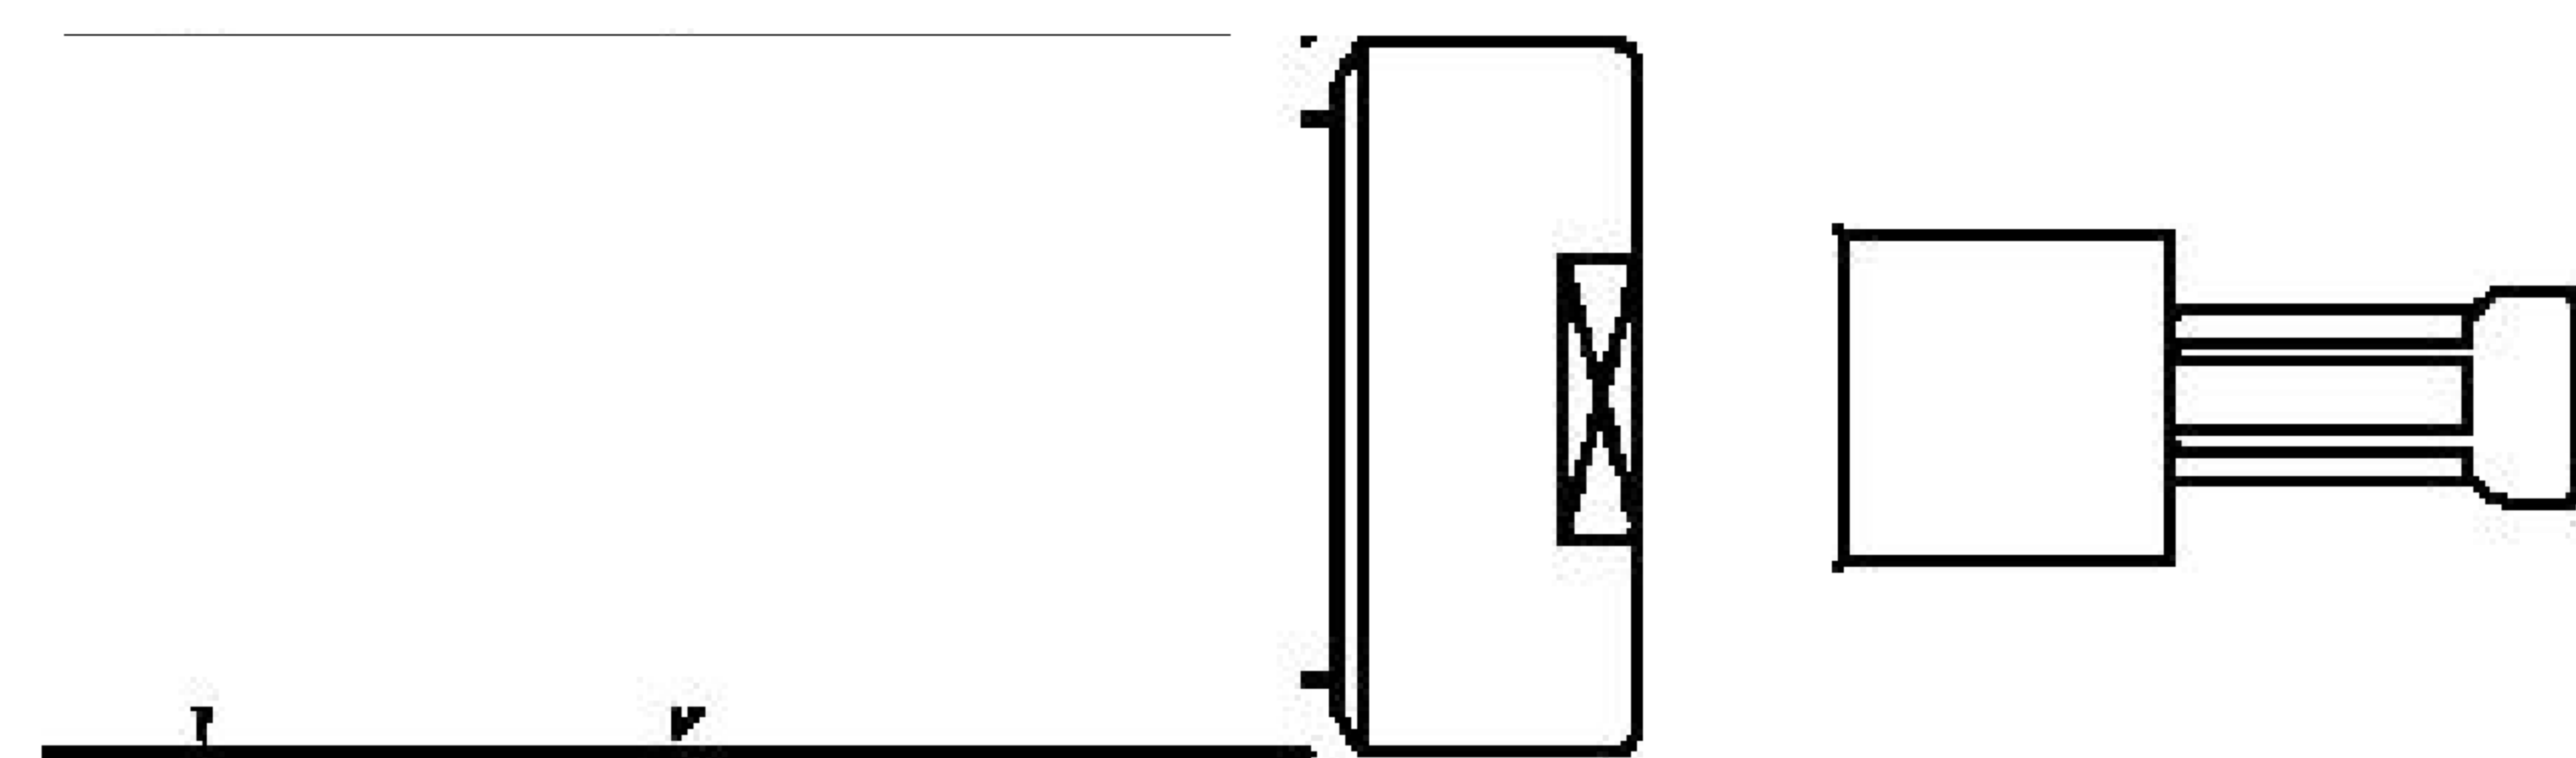

COMPONENTS	IMPEDANCE
GR874	50 OHM
N MALE	50 OHM
RG223/U	50 OHM

Standard Lengths	
-12	12"
-24	24"
-36	36"
■48	48"
-60	60"
-XXX	Custom Length in inches

LENGTH MEASURED FROM  
CONTACT TO CONTACT

GR874

8th Floor, Building 1, Yongfu Science and Technology  
Center Industrial Park, Nanzha District 5, Humen, 523900,  
Dongguan, Guangdong, China.

Website: [www.ebeestock.com](http://www.ebeestock.com)

Email: [sales@ebeestock.com](mailto:sales@ebeestock.com)

**COAXIAL & FIBER OPTICS**

DWG TITLE	ET22912	DES_	n-male-to-gr874-sexless-cable-12-inch-length-using-rg223-coax-rohs-002 2908
-----------	---------	------	--