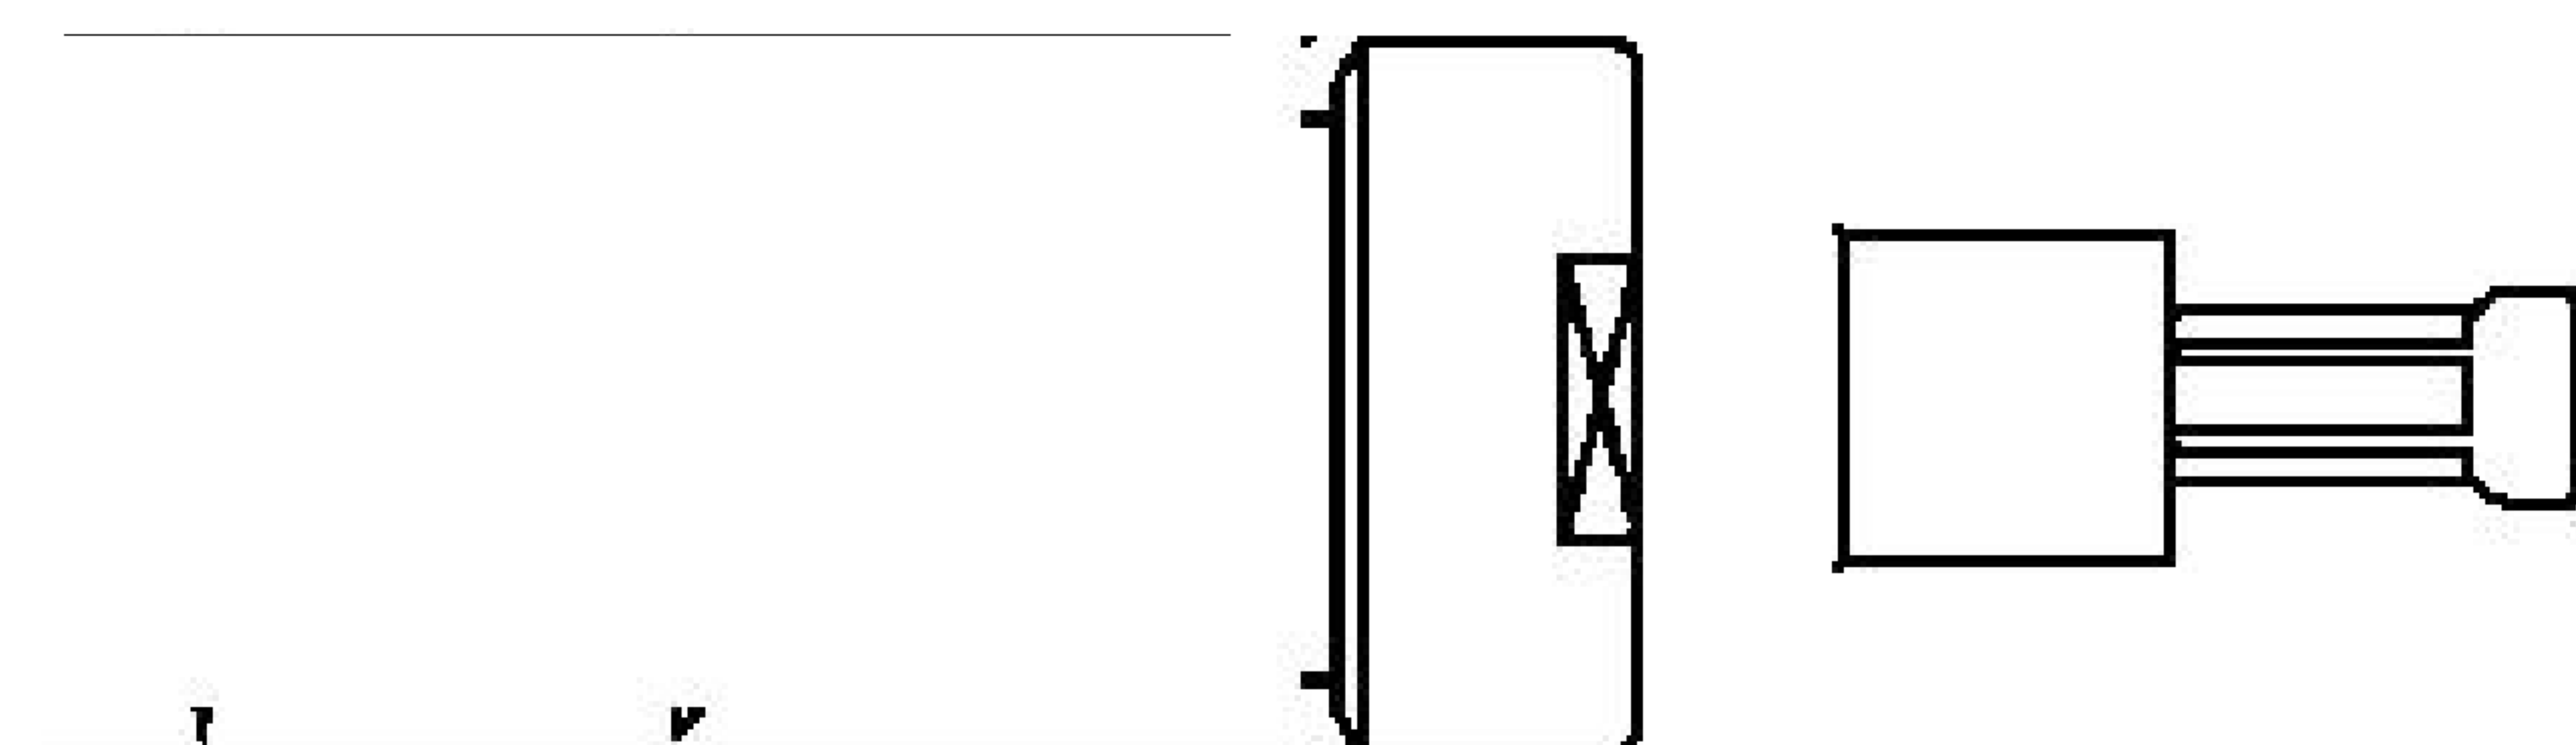

COMPONENTS	IMPEDANCE
GR874	50 OHM
N MALE	50 OHM
RG223/U	50 OHM

Standard Lengths	
-12	12"
-24	24"
-36	36"
■48	48"
-60	60"
-XXX	Custom Length in inches

LENGTH MEASURED FROM  
CONTACT TO CONTACT

GR874

8th Floor, Building 1, Yongfu Science and Technology  
Center Industrial Park, Nanzha District 5, Humen,523900,  
Dongguan, Guangdong, China.

Website: [www.ebeestock.com](http://www.ebeestock.com)

Email: [sales@ebeestock.com](mailto:sales@ebeestock.com)

**COAXIAL & FIBER OPTICS**

DWG TITLE	ET22913	DES_	n-male-to-gr874-sexless-cable-12-inch-length-using-rg223-coax-rohs-002 2908
-----------	---------	------	--