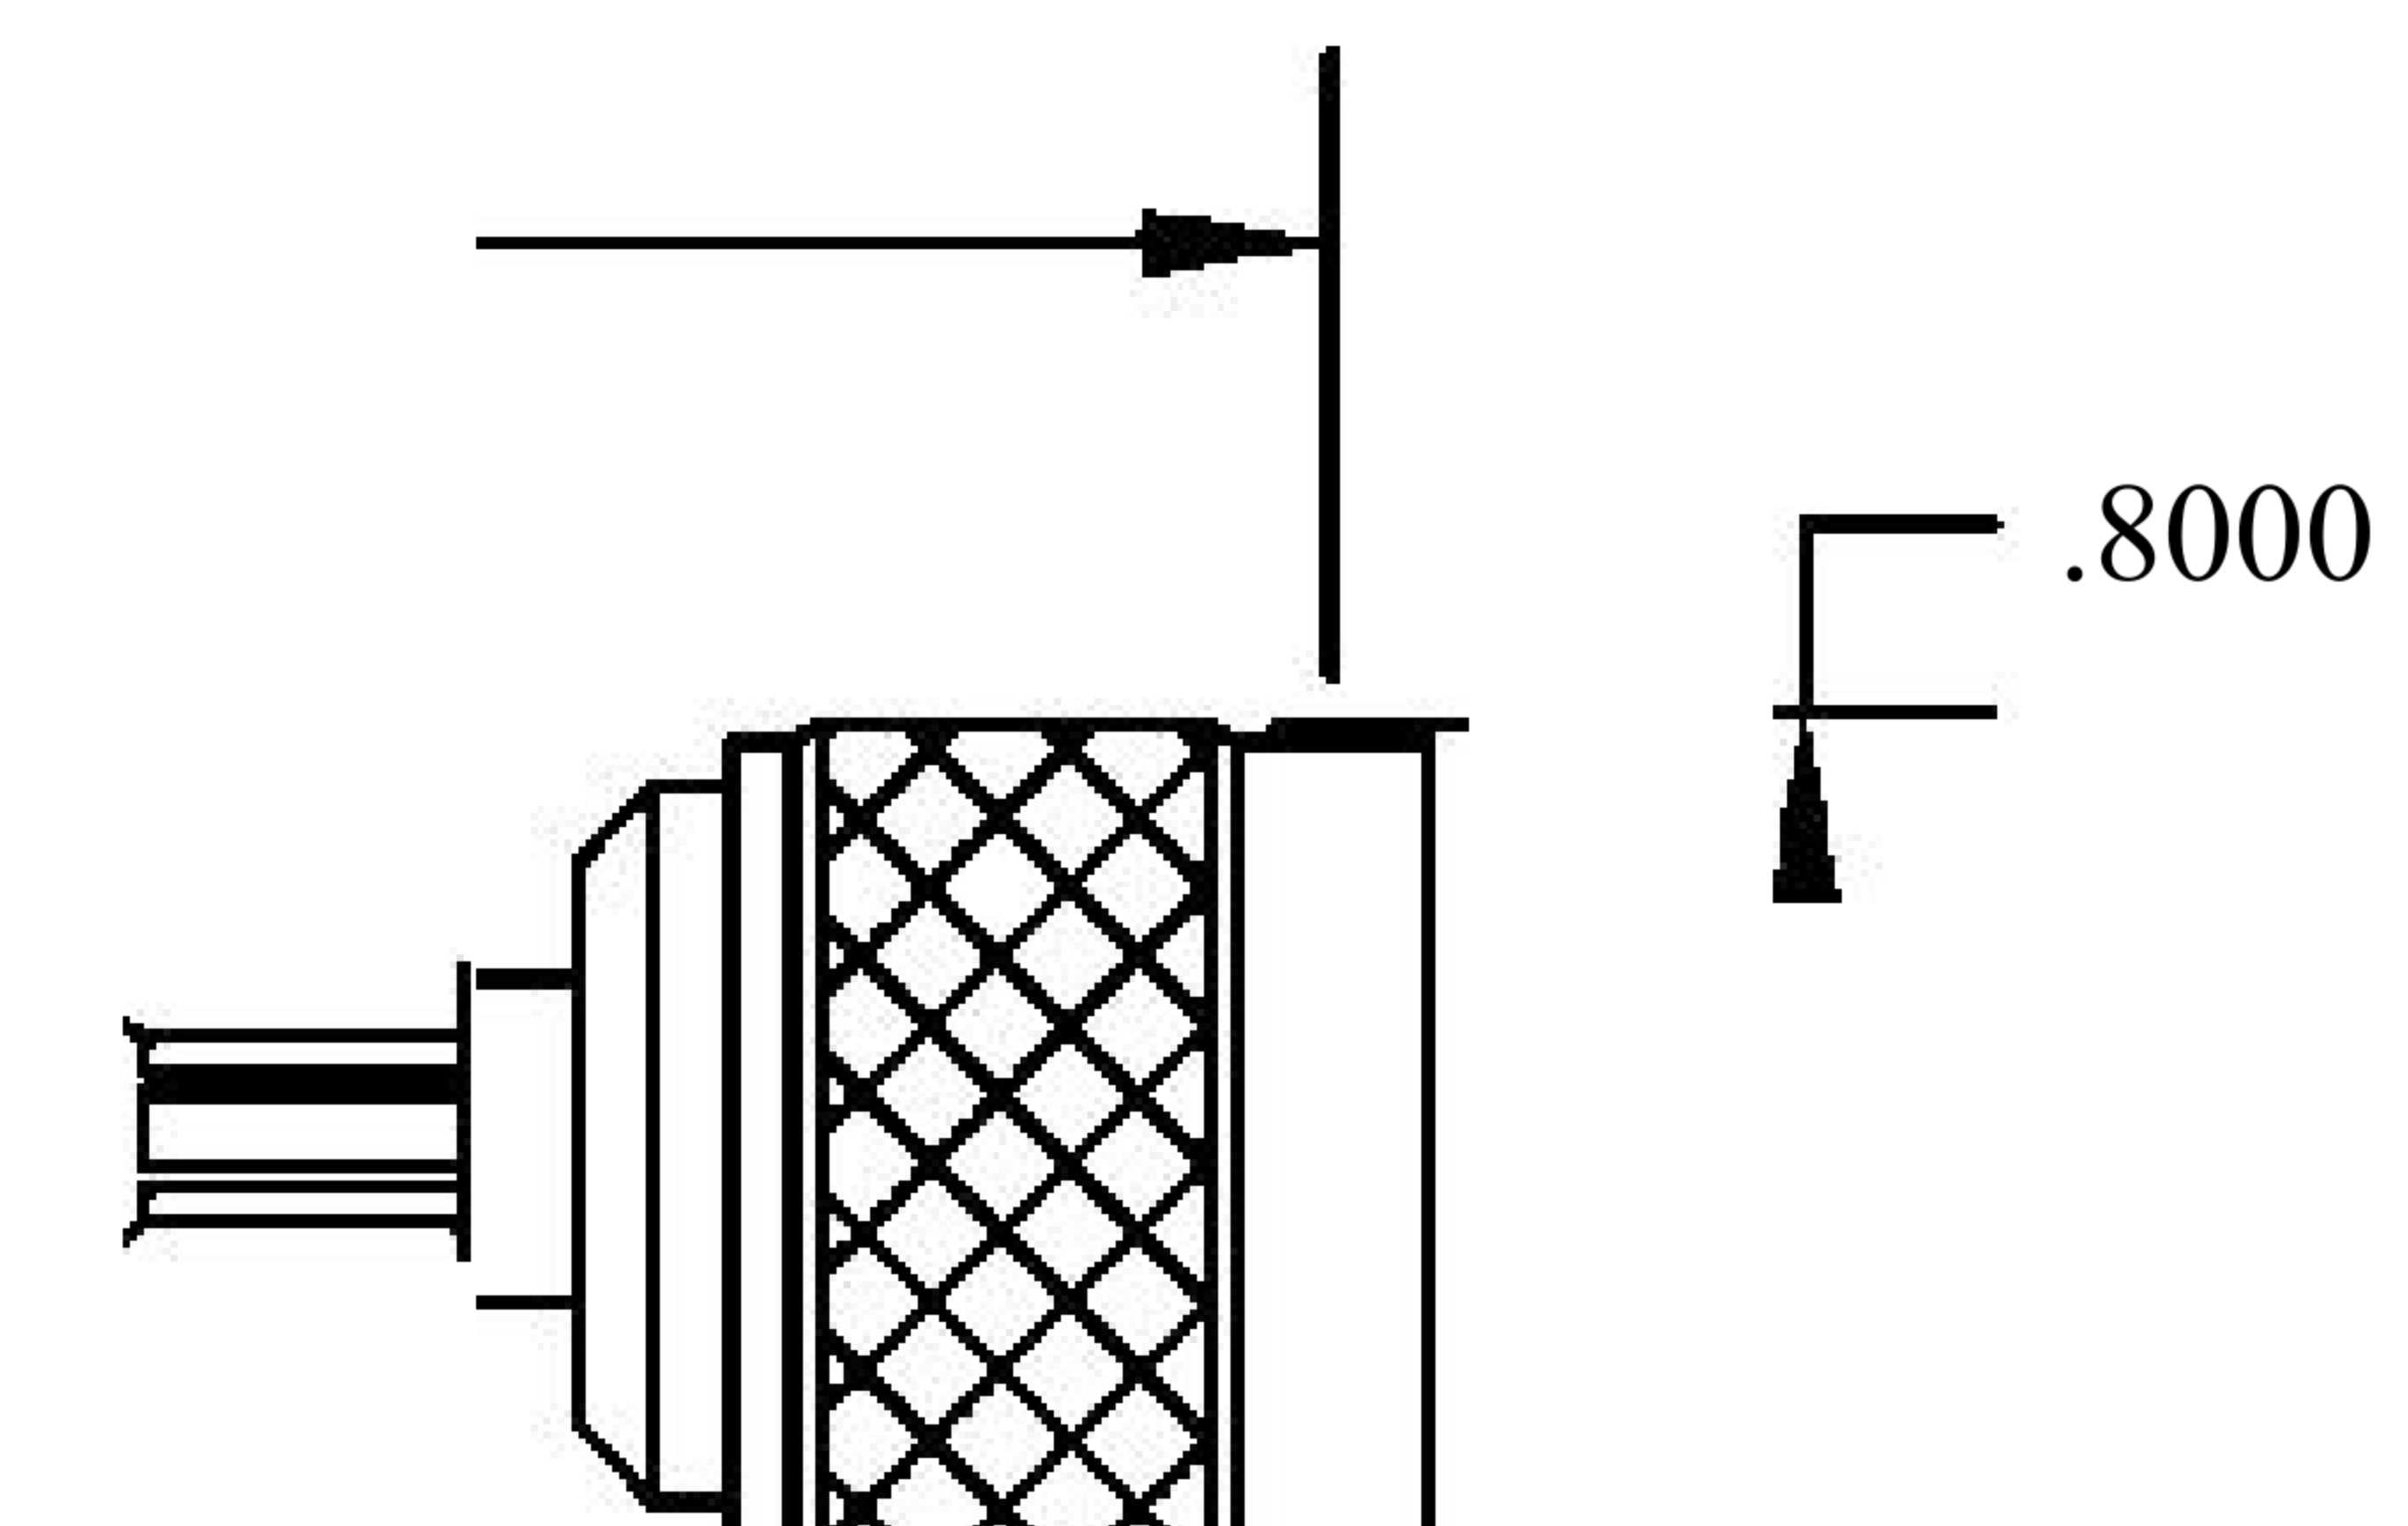

COMPONENTS	IMPEDANCE
GR874	50 OHM
N MALE	50 OHM
RG223/U	50 OHM

Standard Lengths	
-12	12"
-24	24"
-36	36"
■48	48"
-60	60"
-XXX	Custom Length in inches

LENGTH MEASURED FROM  
CONTACT TO CONTACT

GR874

8th Floor, Building 1, Yongfu Science and Technology  
Center Industrial Park, Nanzha District 5, Humen,523900,  
Dongguan, Guangdong, China.

Website: [www.ebeestock.com](http://www.ebeestock.com)

Email: [sales@ebeestock.com](mailto:sales@ebeestock.com)

**COAXIAL & FIBER OPTICS**

DWG TITLE	ET22913	DES_	n-male-to-gr874-sexless-cable-12-inch-length-using-rg223-coax-rohs-002 2908
-----------	---------	------	--

SIZE A | **FSCM NO. 53919** | CAD FILE 073102 | SCALE N/A | 127

**NOTES:**

1. UNLESS OTHERWISE SPECIFIED ALL DIMENSIONS ARE NOMINAL.
2. ALL SPECIFICATIONS ARE SUBJECT TO CHANGE WITHOUT NOTICE AT ANY TIME.