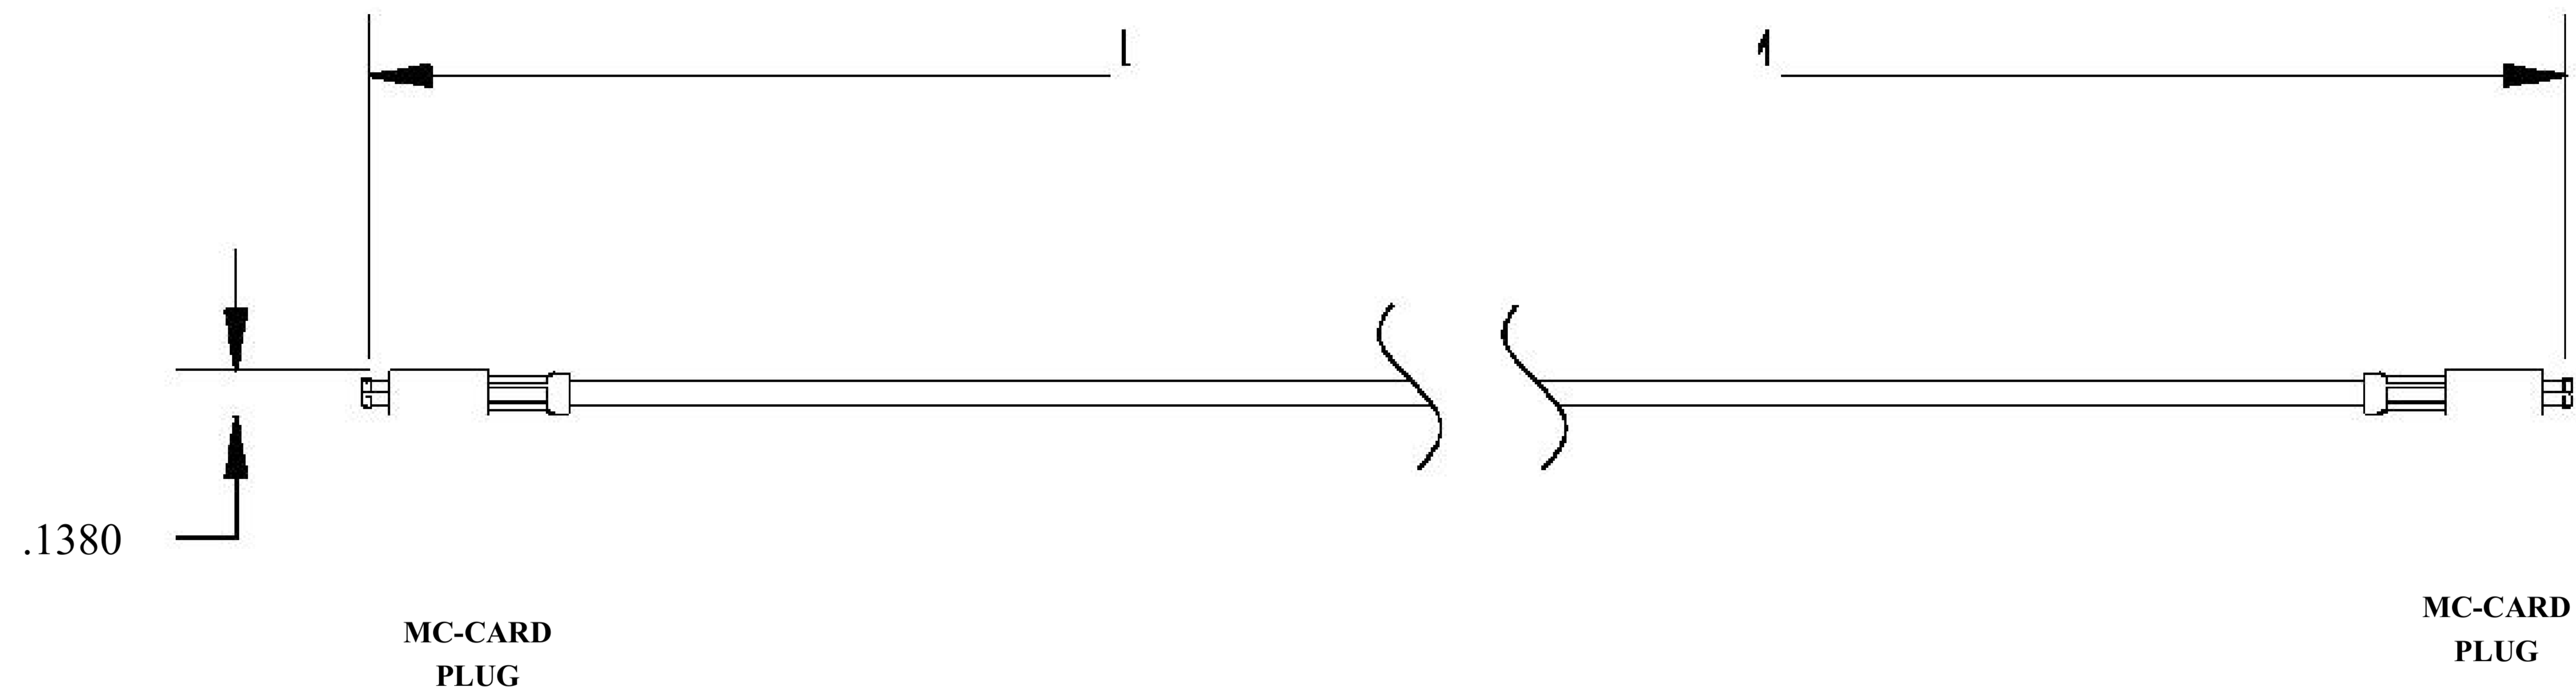

| COMPONENTS | IMPEDANCE |
|--------------|-----------|
| MC-CARD PLUG | 50 OHM |
| MC-CARD PLUG | 50 OHM |
| RG178B/U | 50 OHM |

| Standard Lengths | |
|------------------|-------------------------|
| ■12 | 12" |
| -24 | 24" |
| -36 | 36" |
| ■48 | 48" |
| -60 | 60" |
| ■XXX | Custom Length in inches |

LENGTH MEASURED FROM
8th Floor, Building 1, Yongfu Science and Technology Center Industrial Park, Nanzha District 5, Humen, 523900, Dongguan, Guangdong, China.

8th Floor, Building 1, Yongfu Science and Technology Center Industrial Park, Nanzha District 5, Humen, 523900, Dongguan, Guangdong, China.

Website: www.ebeestock.com

Email: sales@ebeestock.com

COAXIAL & FIBER OPTICS

| | |
|----------------------|--|
| DWG TITLE ET24612 | DES_ mc-card-plug-to-mc-card-plug-cable-12-inch-length-using-rg178-coax-002 4610 |
|----------------------|--|