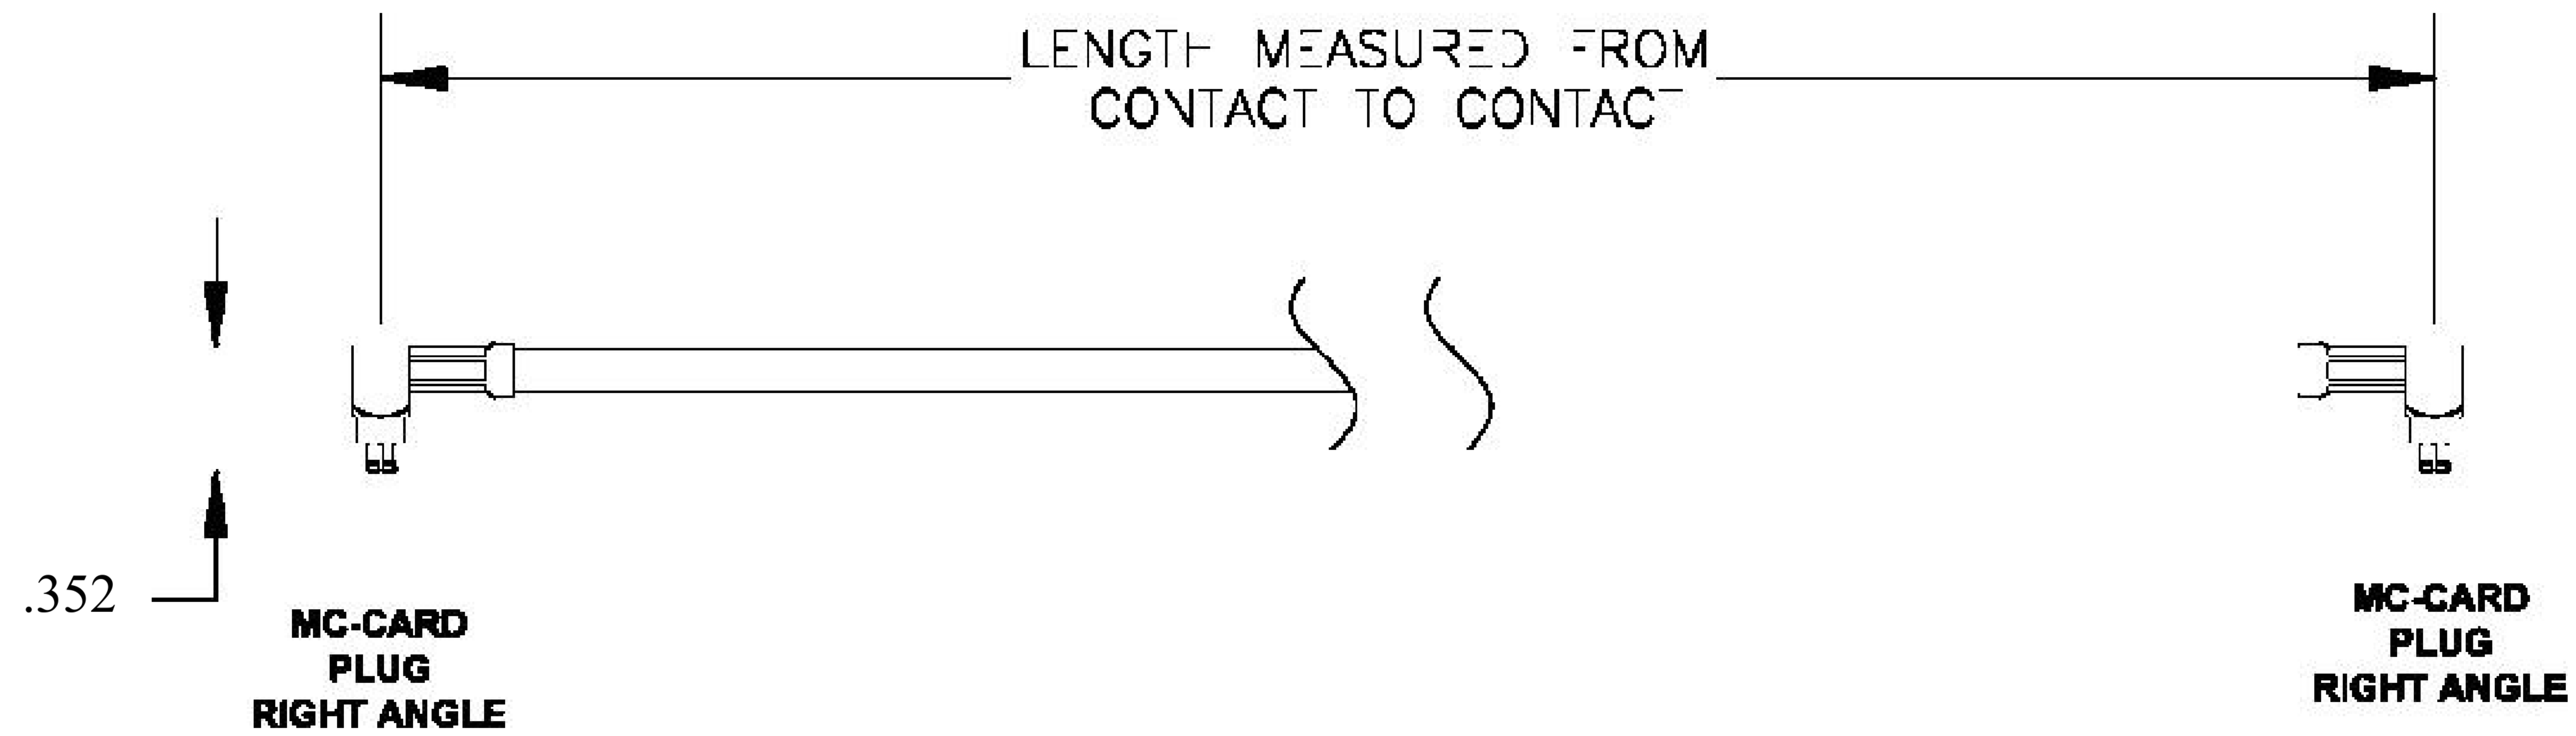

| COMPONENTS | IMPEDANCE |
|--------------------------|-----------|
| MC-CARD PLUG RIGHT ANGLE | 50 OHM |
| MC-CARD PLUG RIGHT ANGLE | 50 OHM |
| RG316/U | 50 OHM |

| Standard Lengths | |
|------------------|-------------------------|
| -12 | 12" |
| -24 | 24 ^H |
| -36 | 36" |
| ■48 | 48" |
| -60 | 60" |
| ■XXX | Custom Length in inches |

| | | | |
|-----------|---------|------|---|
| DWG TITLE | ET24700 | DES_ | mc-card-plug-right-angle-to-mc-card-plug-right-angle-cable-12-inch-length-using-rg316-coax-rohs-0024698 |
|-----------|---------|------|---|