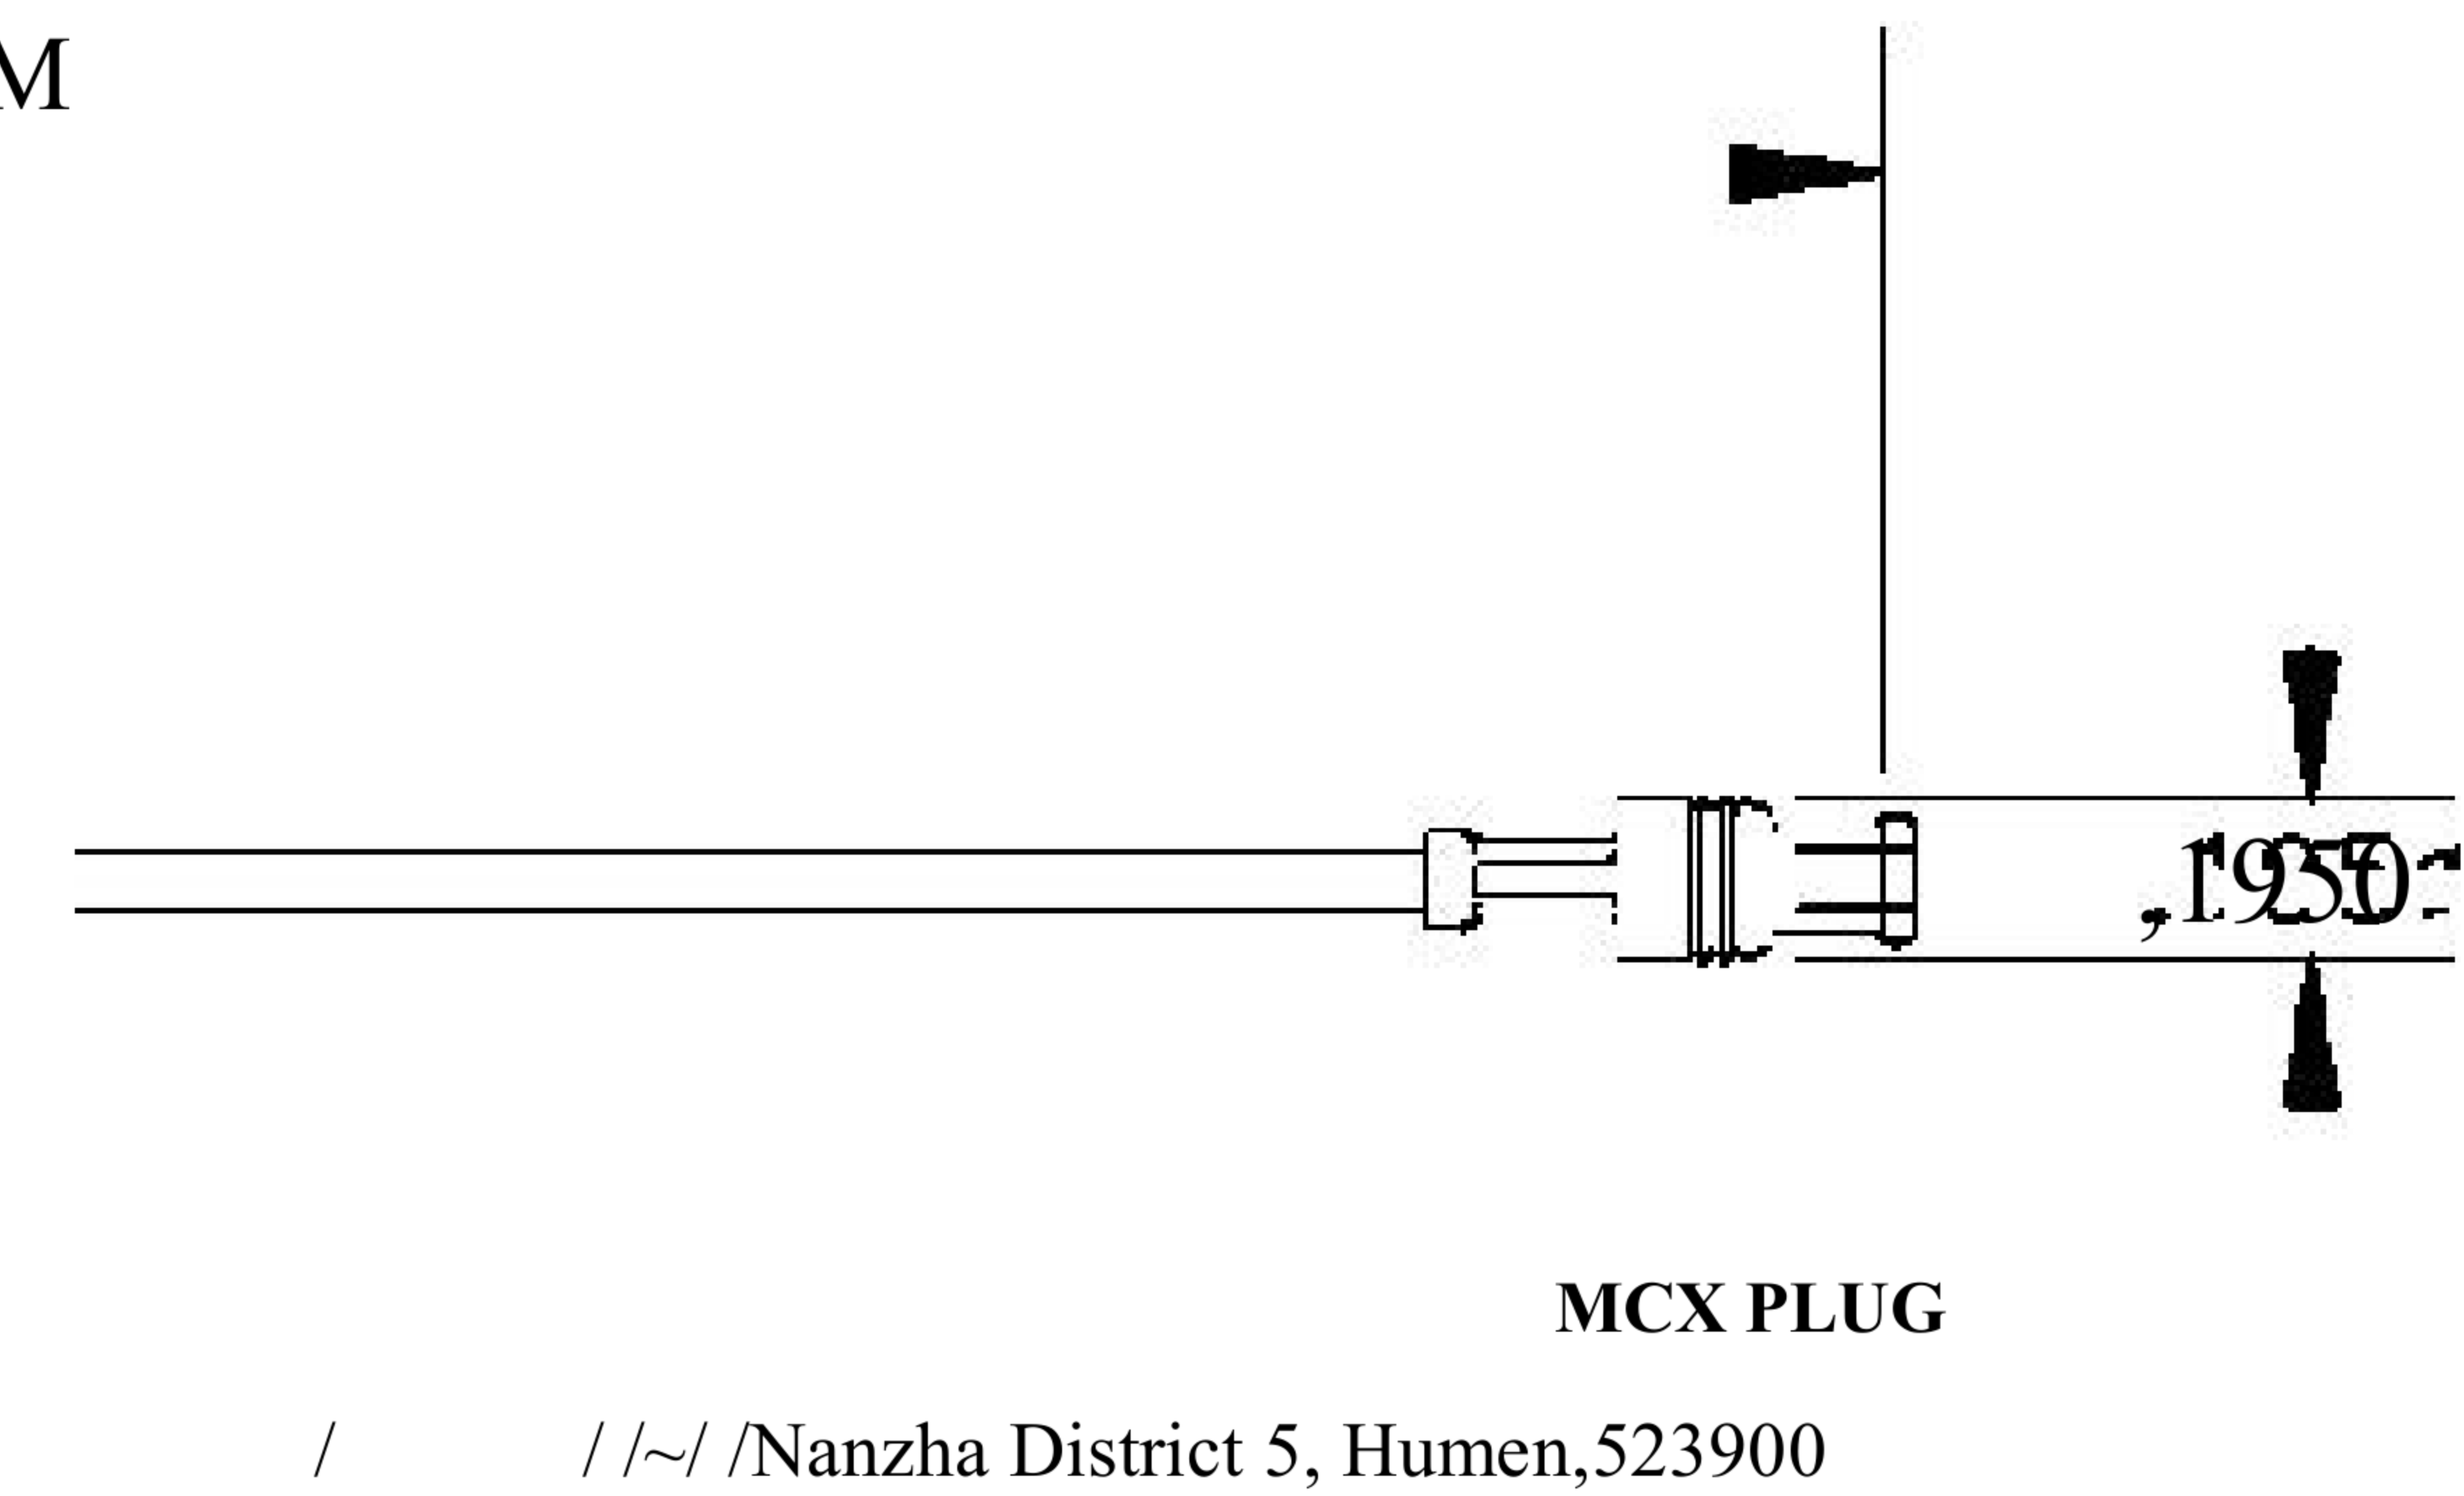

COMPONENTS	IMPEDANCE
MCX PLUG RIGHT ANGLE	50 OHM
MCX PLUG	50 OHM
RG196A/U	50 OHM

Standard Lengths	
-12	12"
-24	24"
-36	36"
■48	48"
-60	60"
■XXX	Custom Length in inches

8th Floor, Building 1,
Yongfu Science and
Technology Center
Industrial Park

Website: www.ebeestock.com

Email: sales@ebeestock.com

COAXIAL & FIBER OPTICS

DWG TITLE	DES_
ET24848	mcx-plug-to-mcx-plug-right-angle-cable-12-inch-length-using-rg196-coax-0024848

SIZE A | **FSCM NO. 53919** | CAD FILE 073102 | SCALE N/A |

| 127

NOTES:

1. UNLESS OTHERWISE SPECIFIED ALL DIMENSIONS ARE NOMINAL.
2. ALL SPECIFICATIONS ARE SUBJECT TO CHANGE WITHOUT NOTICE AT ANY TIME.