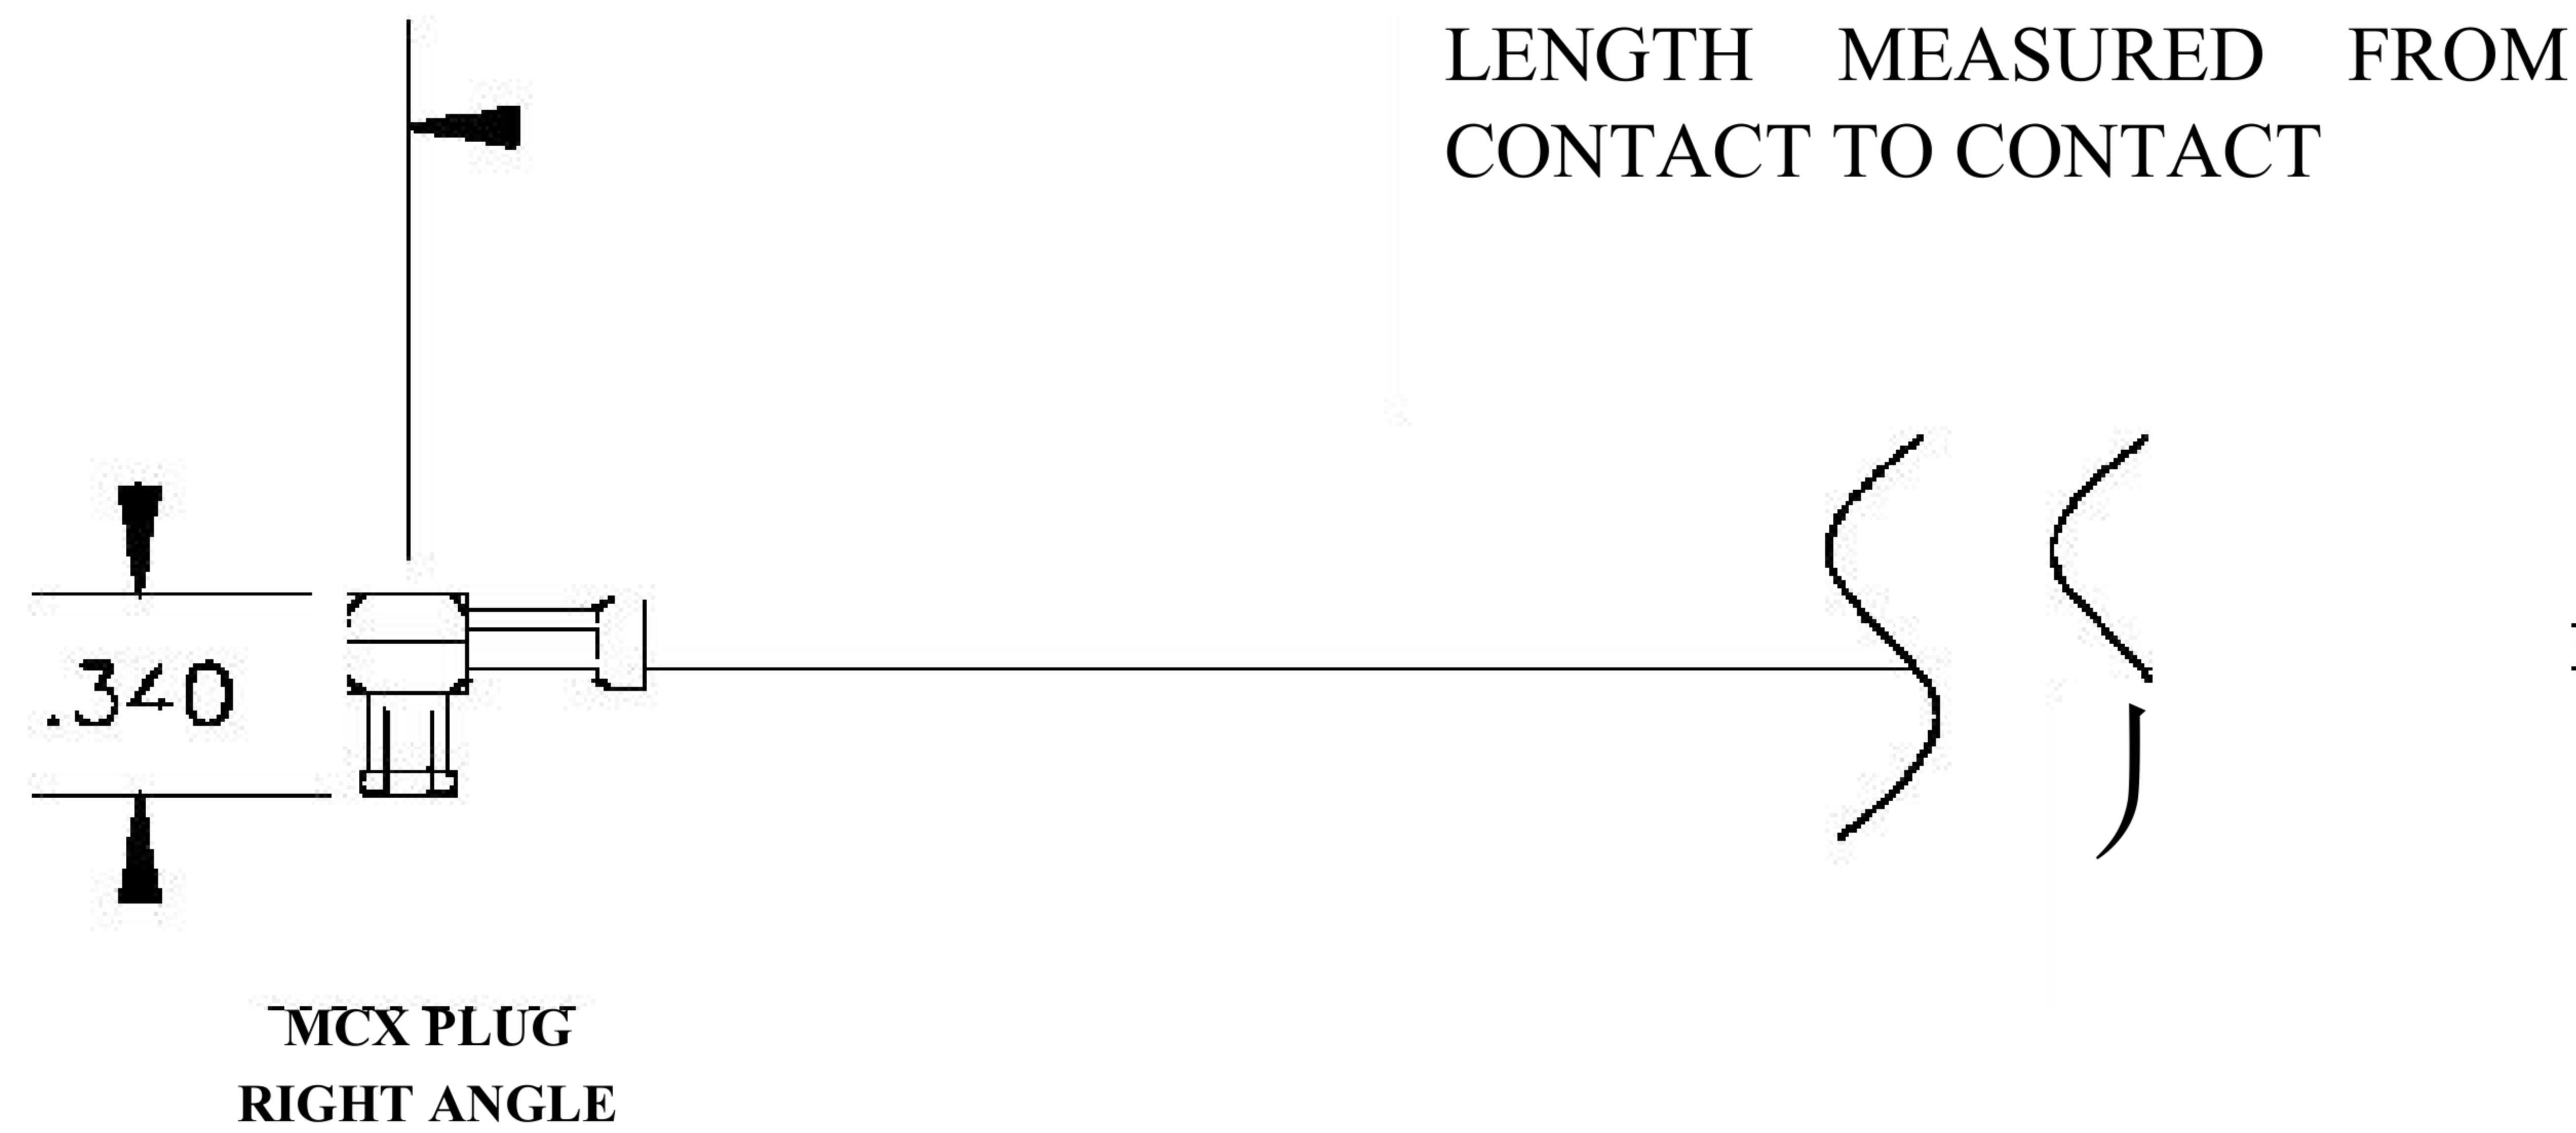

COMPONENTS	IMPEDANCE
MCX PLUG RIGHT ANGLE	50 OHM
MCX PLUG	50 OHM
RG196A/U	50 OHM

Standard Lengths	
-12	12"
-24	24"
-36	36"
■48	48"
-60	60"
■XXX	Custom Length in inches

8th Floor, Building 1,
Yongfu Science and
Technology Center
Industrial Park

Website: www.ebeestock.com

Email: sales@ebeestock.com

COAXIAL & FIBER OPTICS

DWG TITLE	DES_
ET24848	mcx-plug-to-mcx-plug-right-angle-cable-12-inch-length-using-rg196-coax-0024848

SIZE A | **FSCM NO. 53919** | CAD FILE 073102 | SCALE N/A |