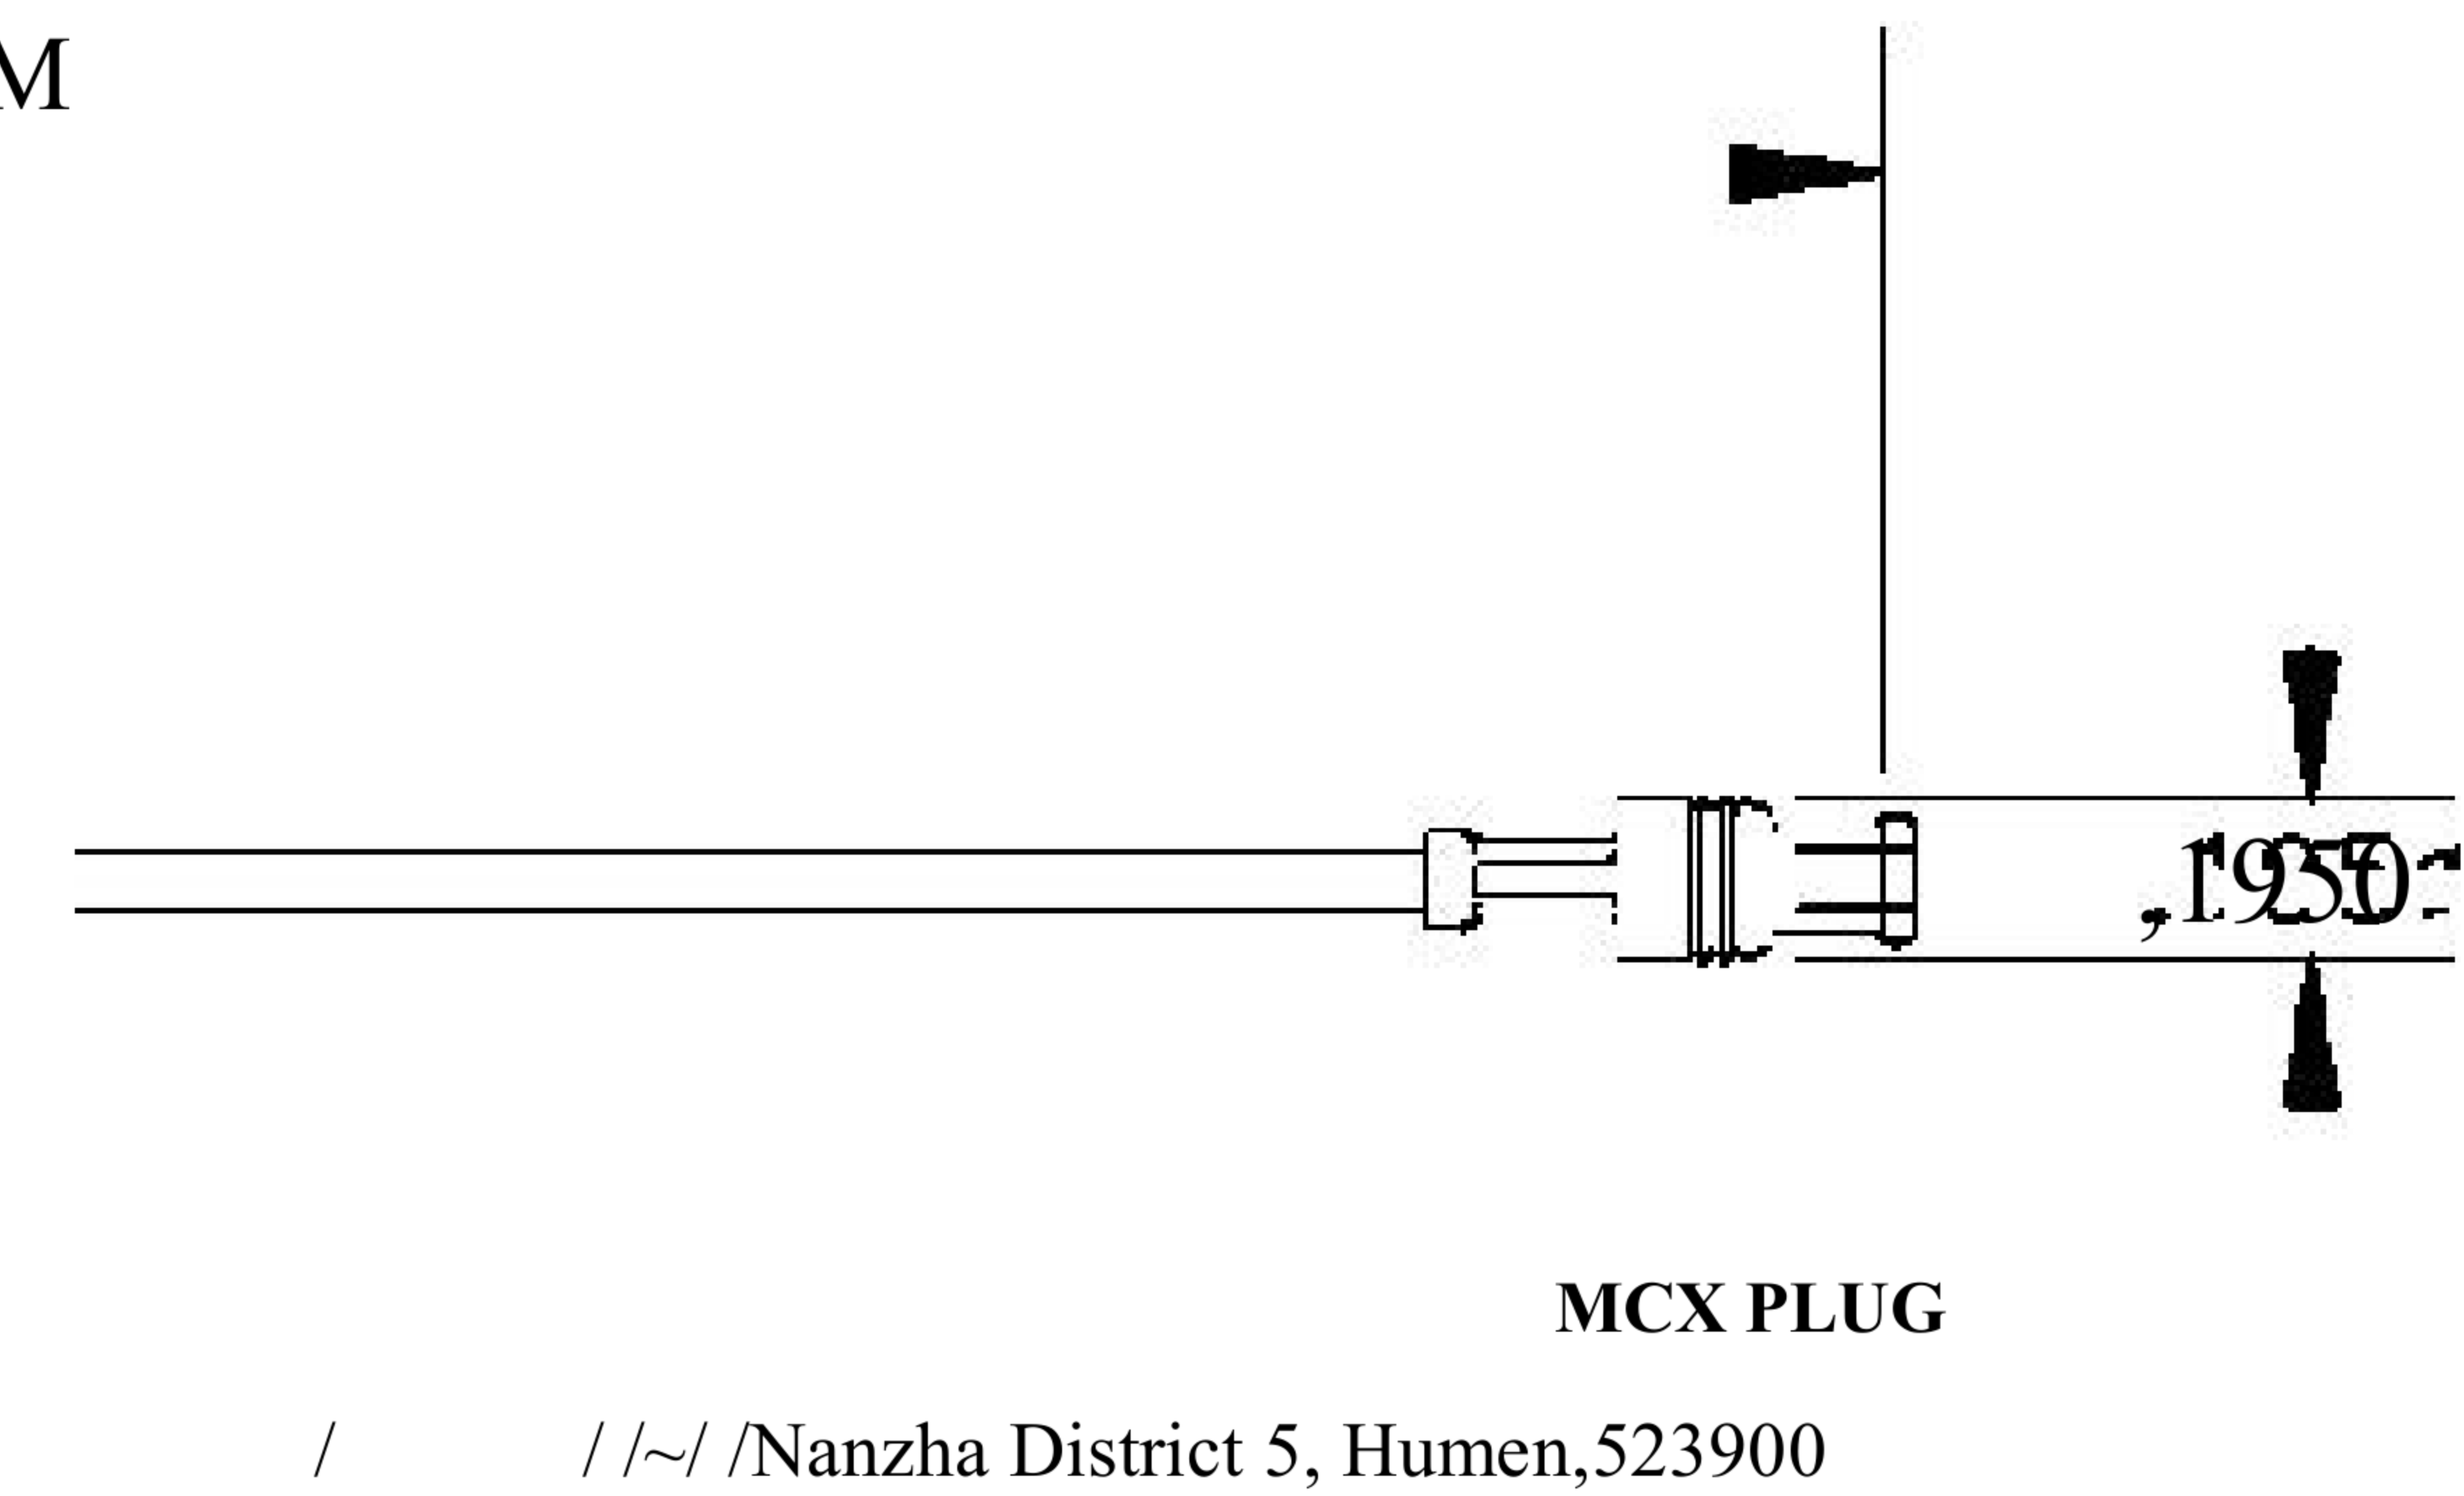

COMPONENTS	IMPEDANCE
MCX PLUG RIGHT ANGLE	50 OHM
MCX PLUG	50 OHM
RG196A/U	50 OHM

Standard Lengths	
-12	12"
-24	24"
-36	36"
■48	48"
-60	60"
■XXX	Custom Length in inches

8th Floor, Building 1,
Yongfu Science and
Technology Center
Industrial Park

Website: www.ebeestock.com

Email: sales@ebeestock.com

COAXIAL & FIBER OPTICS

DWG TITLE	DES_
ET24849	mcx-plug-to-mcx-plug-right-angle-cable-12-inch-length-using-rg196-coax-0024848

SIZE A | **FSCM NO. 53919** | CAD FILE 073102 | SCALE N/A |

| 127

NOTES:

1. UNLESS OTHERWISE SPECIFIED ALL DIMENSIONS ARE NOMINAL.
2. ALL SPECIFICATIONS ARE SUBJECT TO CHANGE WITHOUT NOTICE AT ANY TIME.