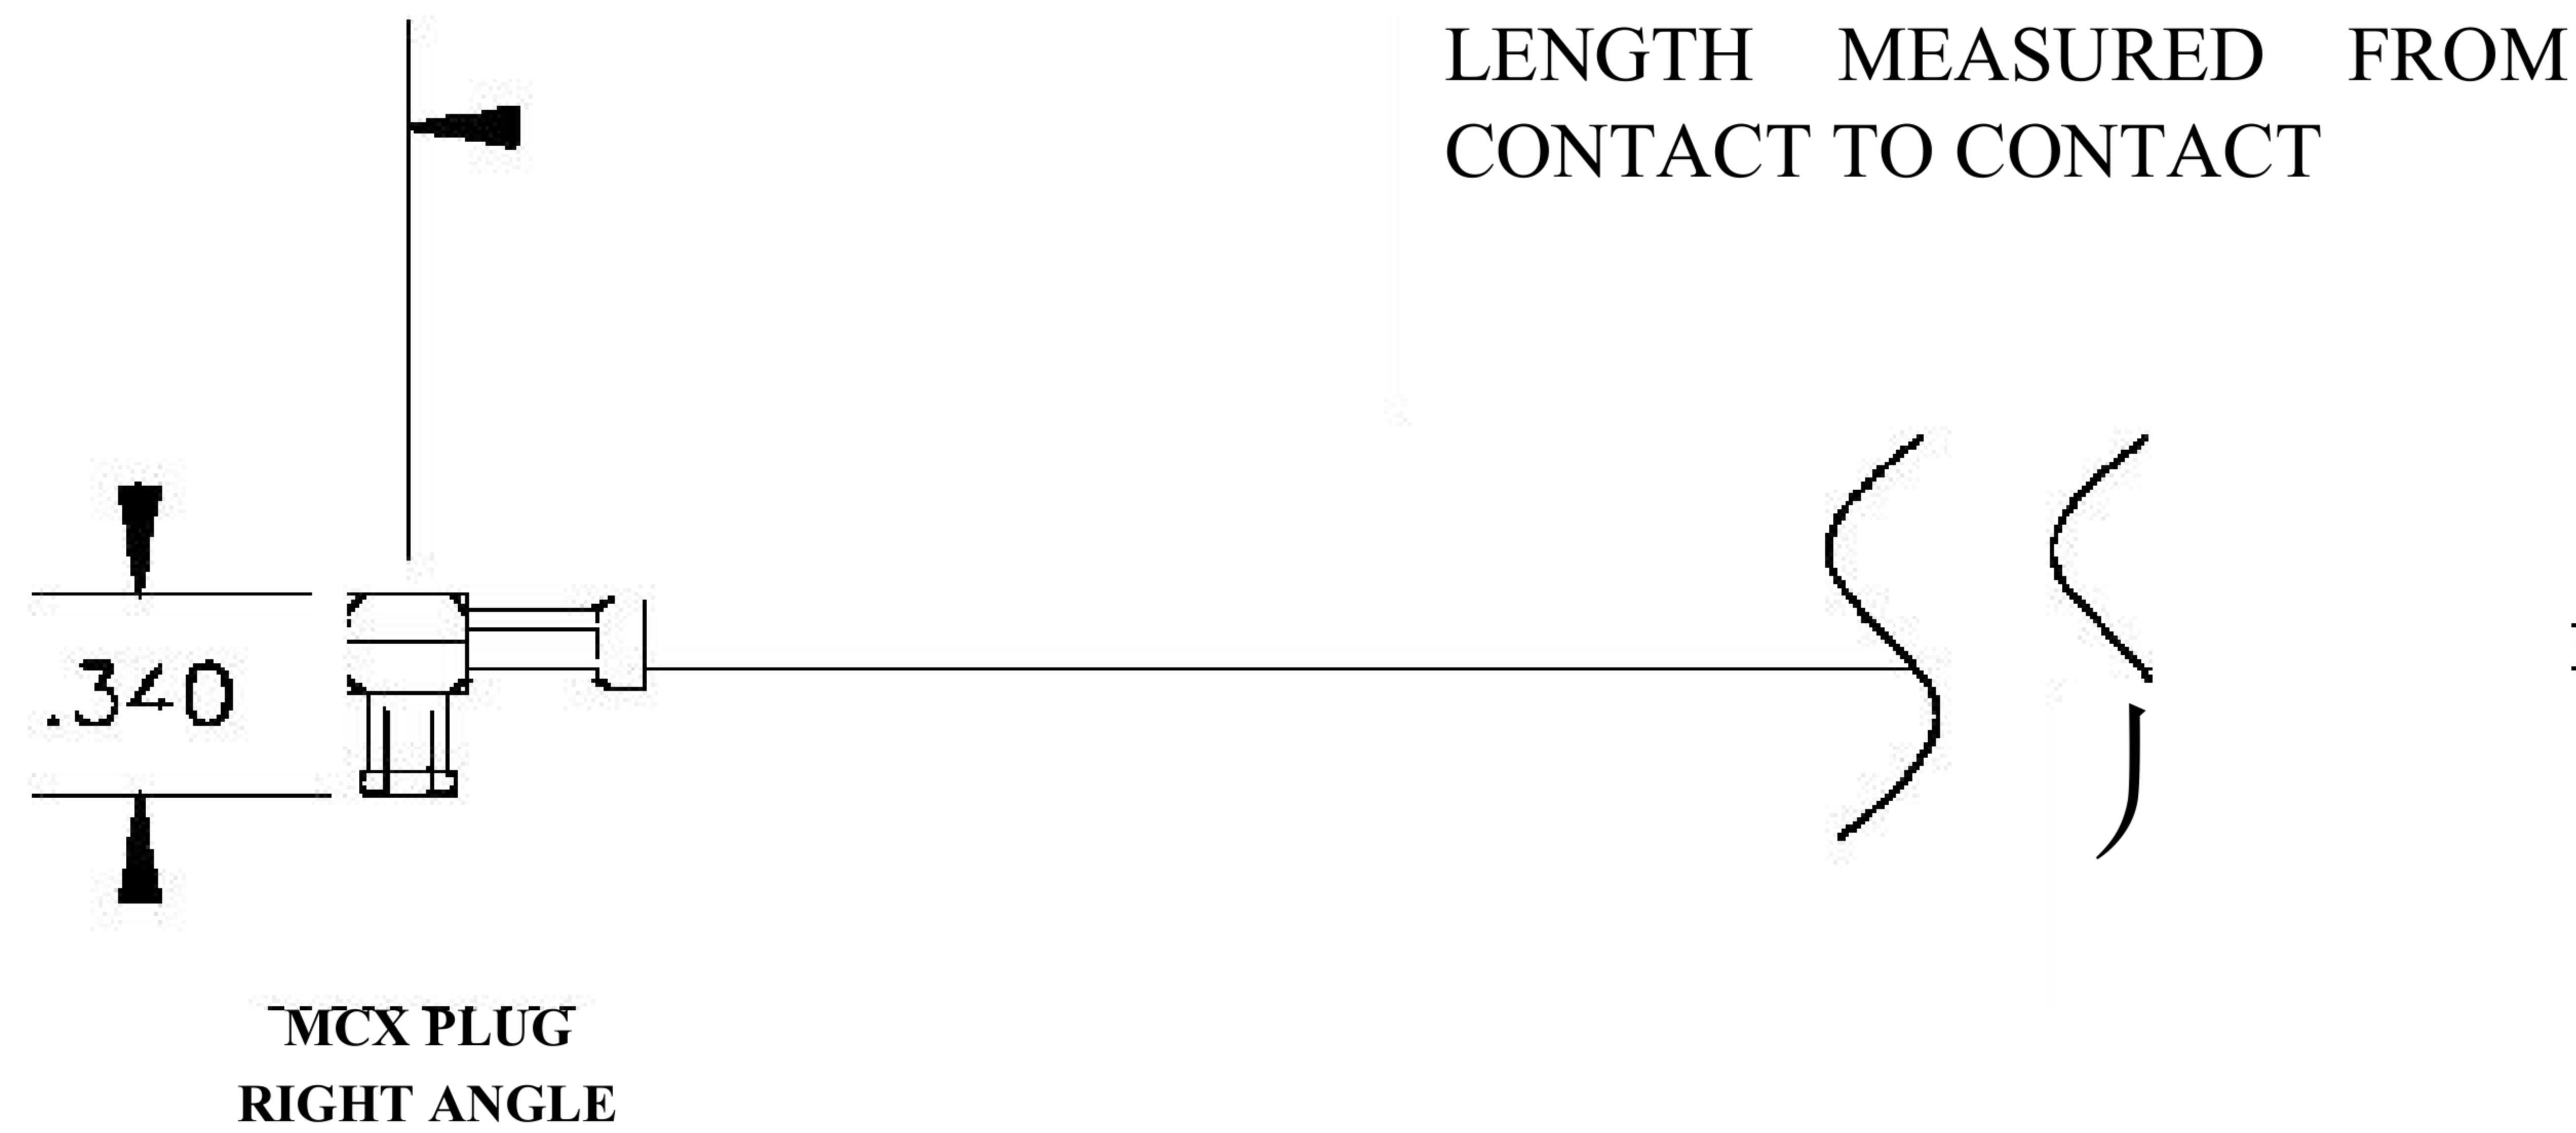

COMPONENTS	IMPEDANCE
MCX PLUG RIGHT ANGLE	50 OHM
MCX PLUG	50 OHM
RG196A/U	50 OHM

Standard Lengths	
-12	12"
-24	24"
-36	36"
■48	48"
-60	60"
■XXX	Custom Length in inches

8th Floor, Building 1,
Yongfu Science and
Technology Center
Industrial Park

Website: www.ebeestock.com

Email: sales@ebeestock.com

COAXIAL & FIBER OPTICS

DWG TITLE	DES_
ET24849	mcx-plug-to-mcx-plug-right-angle-cable-12-inch-length-using-rg196-coax-0024848

SIZE A | **FSCM NO. 53919** | CAD FILE 073102 | SCALE N/A |