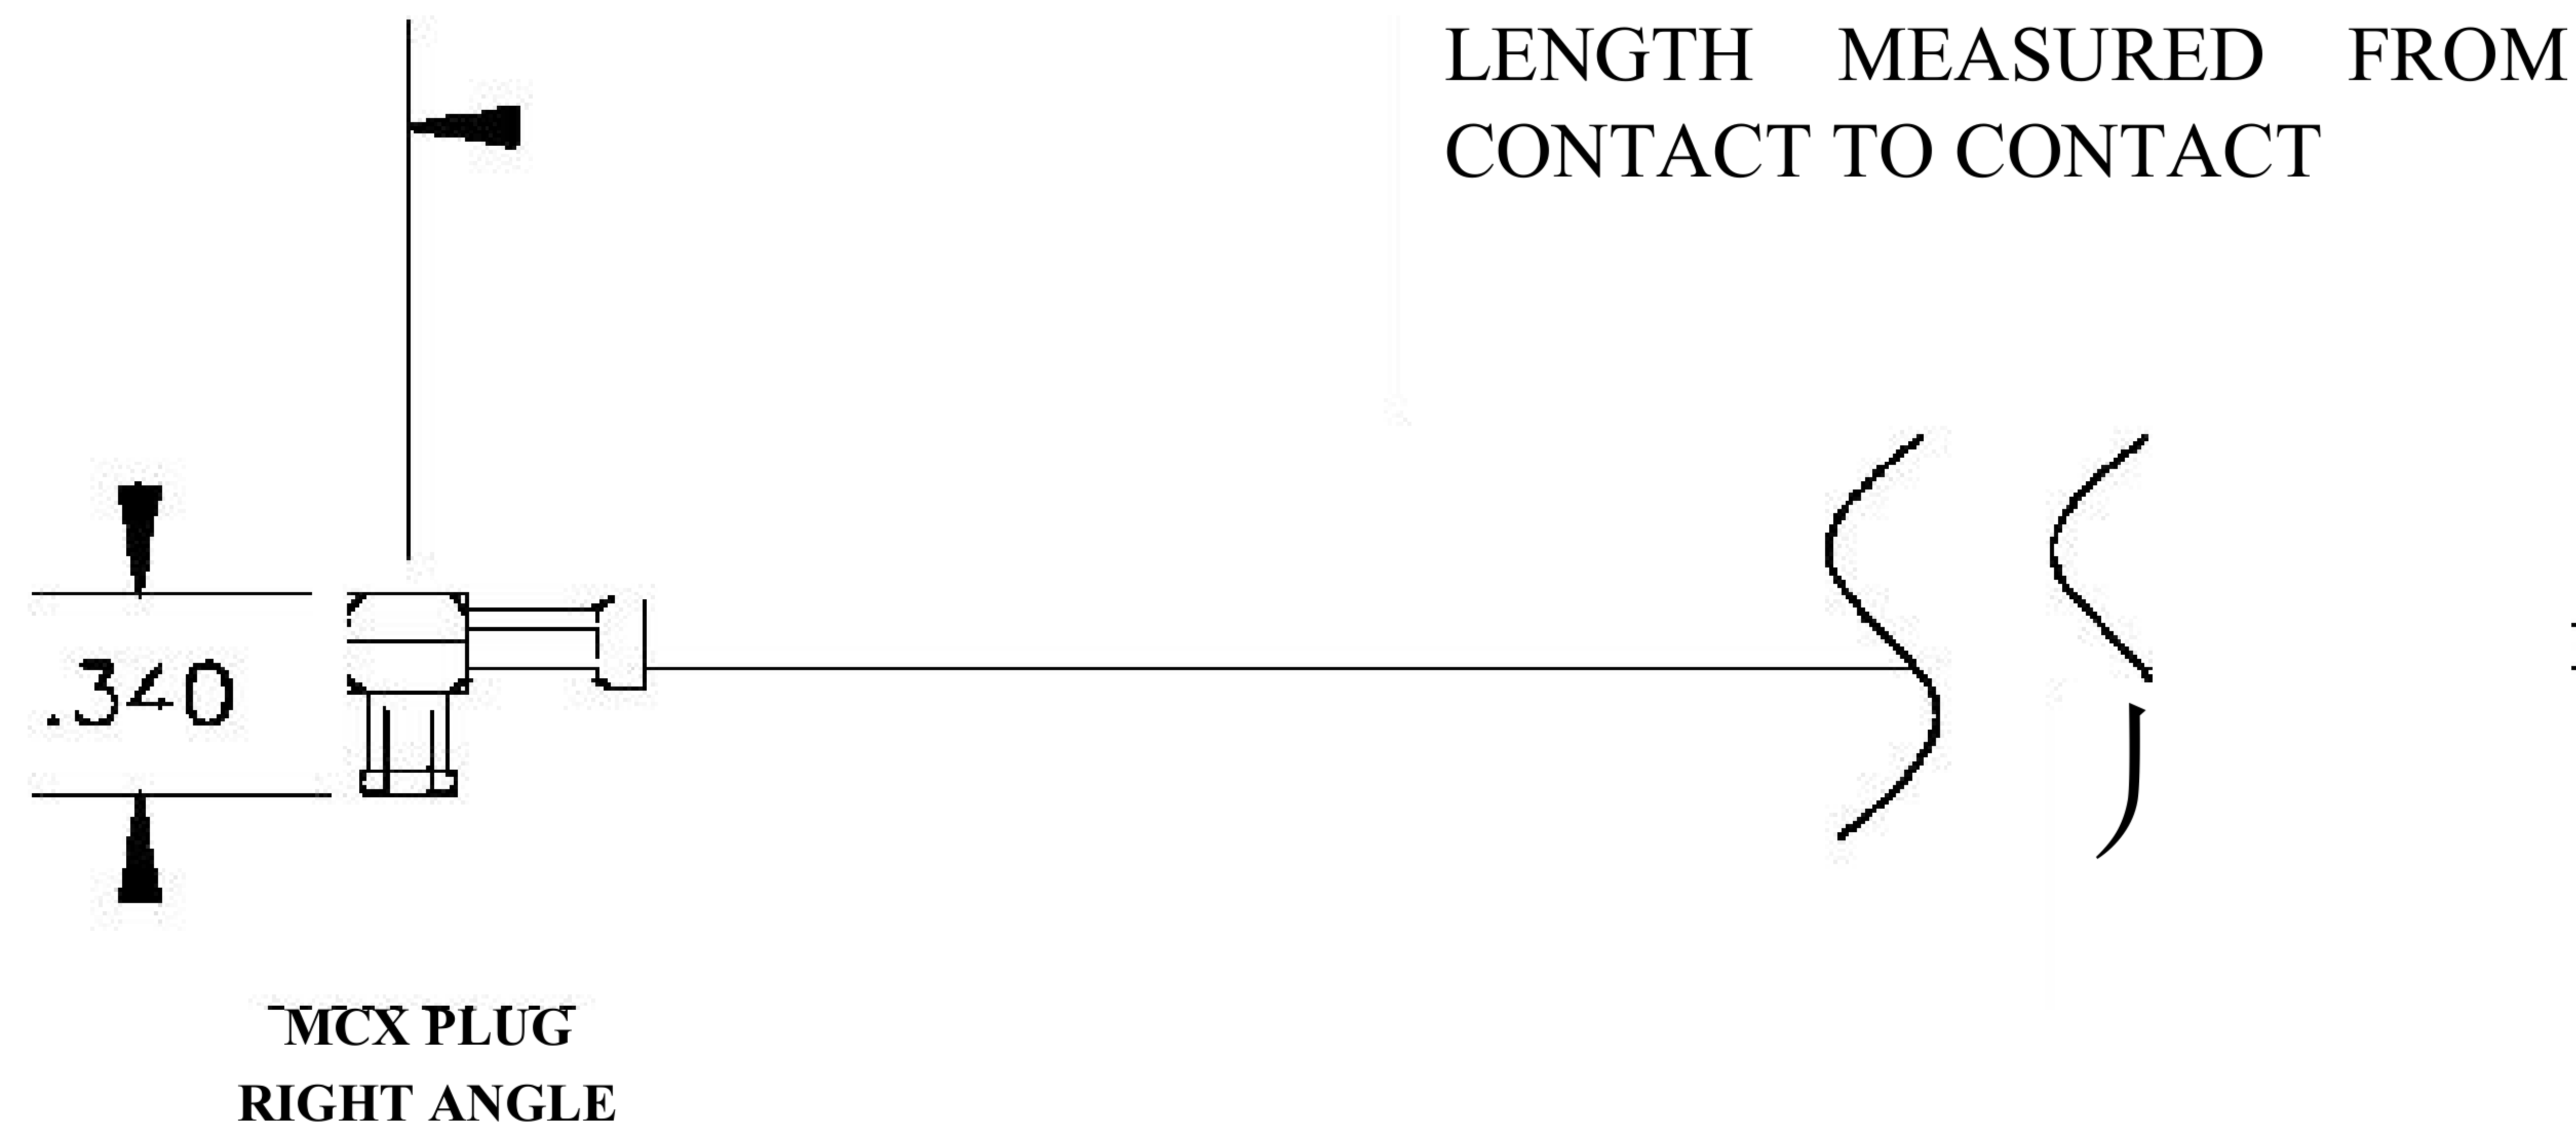

COMPONENTS	IMPEDANCE
MCX PLUG RIGHT ANGLE	50 OHM
MCX PLUG	50 OHM
RG196A/U	50 OHM

Standard Lengths	
-12	12"
-24	24"
-36	36"
■48	48"
-60	60"
■XXX	Custom Length in inches

8th Floor, Building 1,
Yongfu Science and
Technology Center
Industrial Park

Website: www.ebeestock.com

Email: sales@ebeestock.com

COAXIAL & FIBER OPTICS

DWG TITLE	DES_
ET24852	mcx-plug-to-mcx-plug-right-angle-cable-12-inch-length-using-rg196-coax-0024848

SIZE A | **FSCM NO. 53919** | CAD FILE 073102 | SCALE N/A |