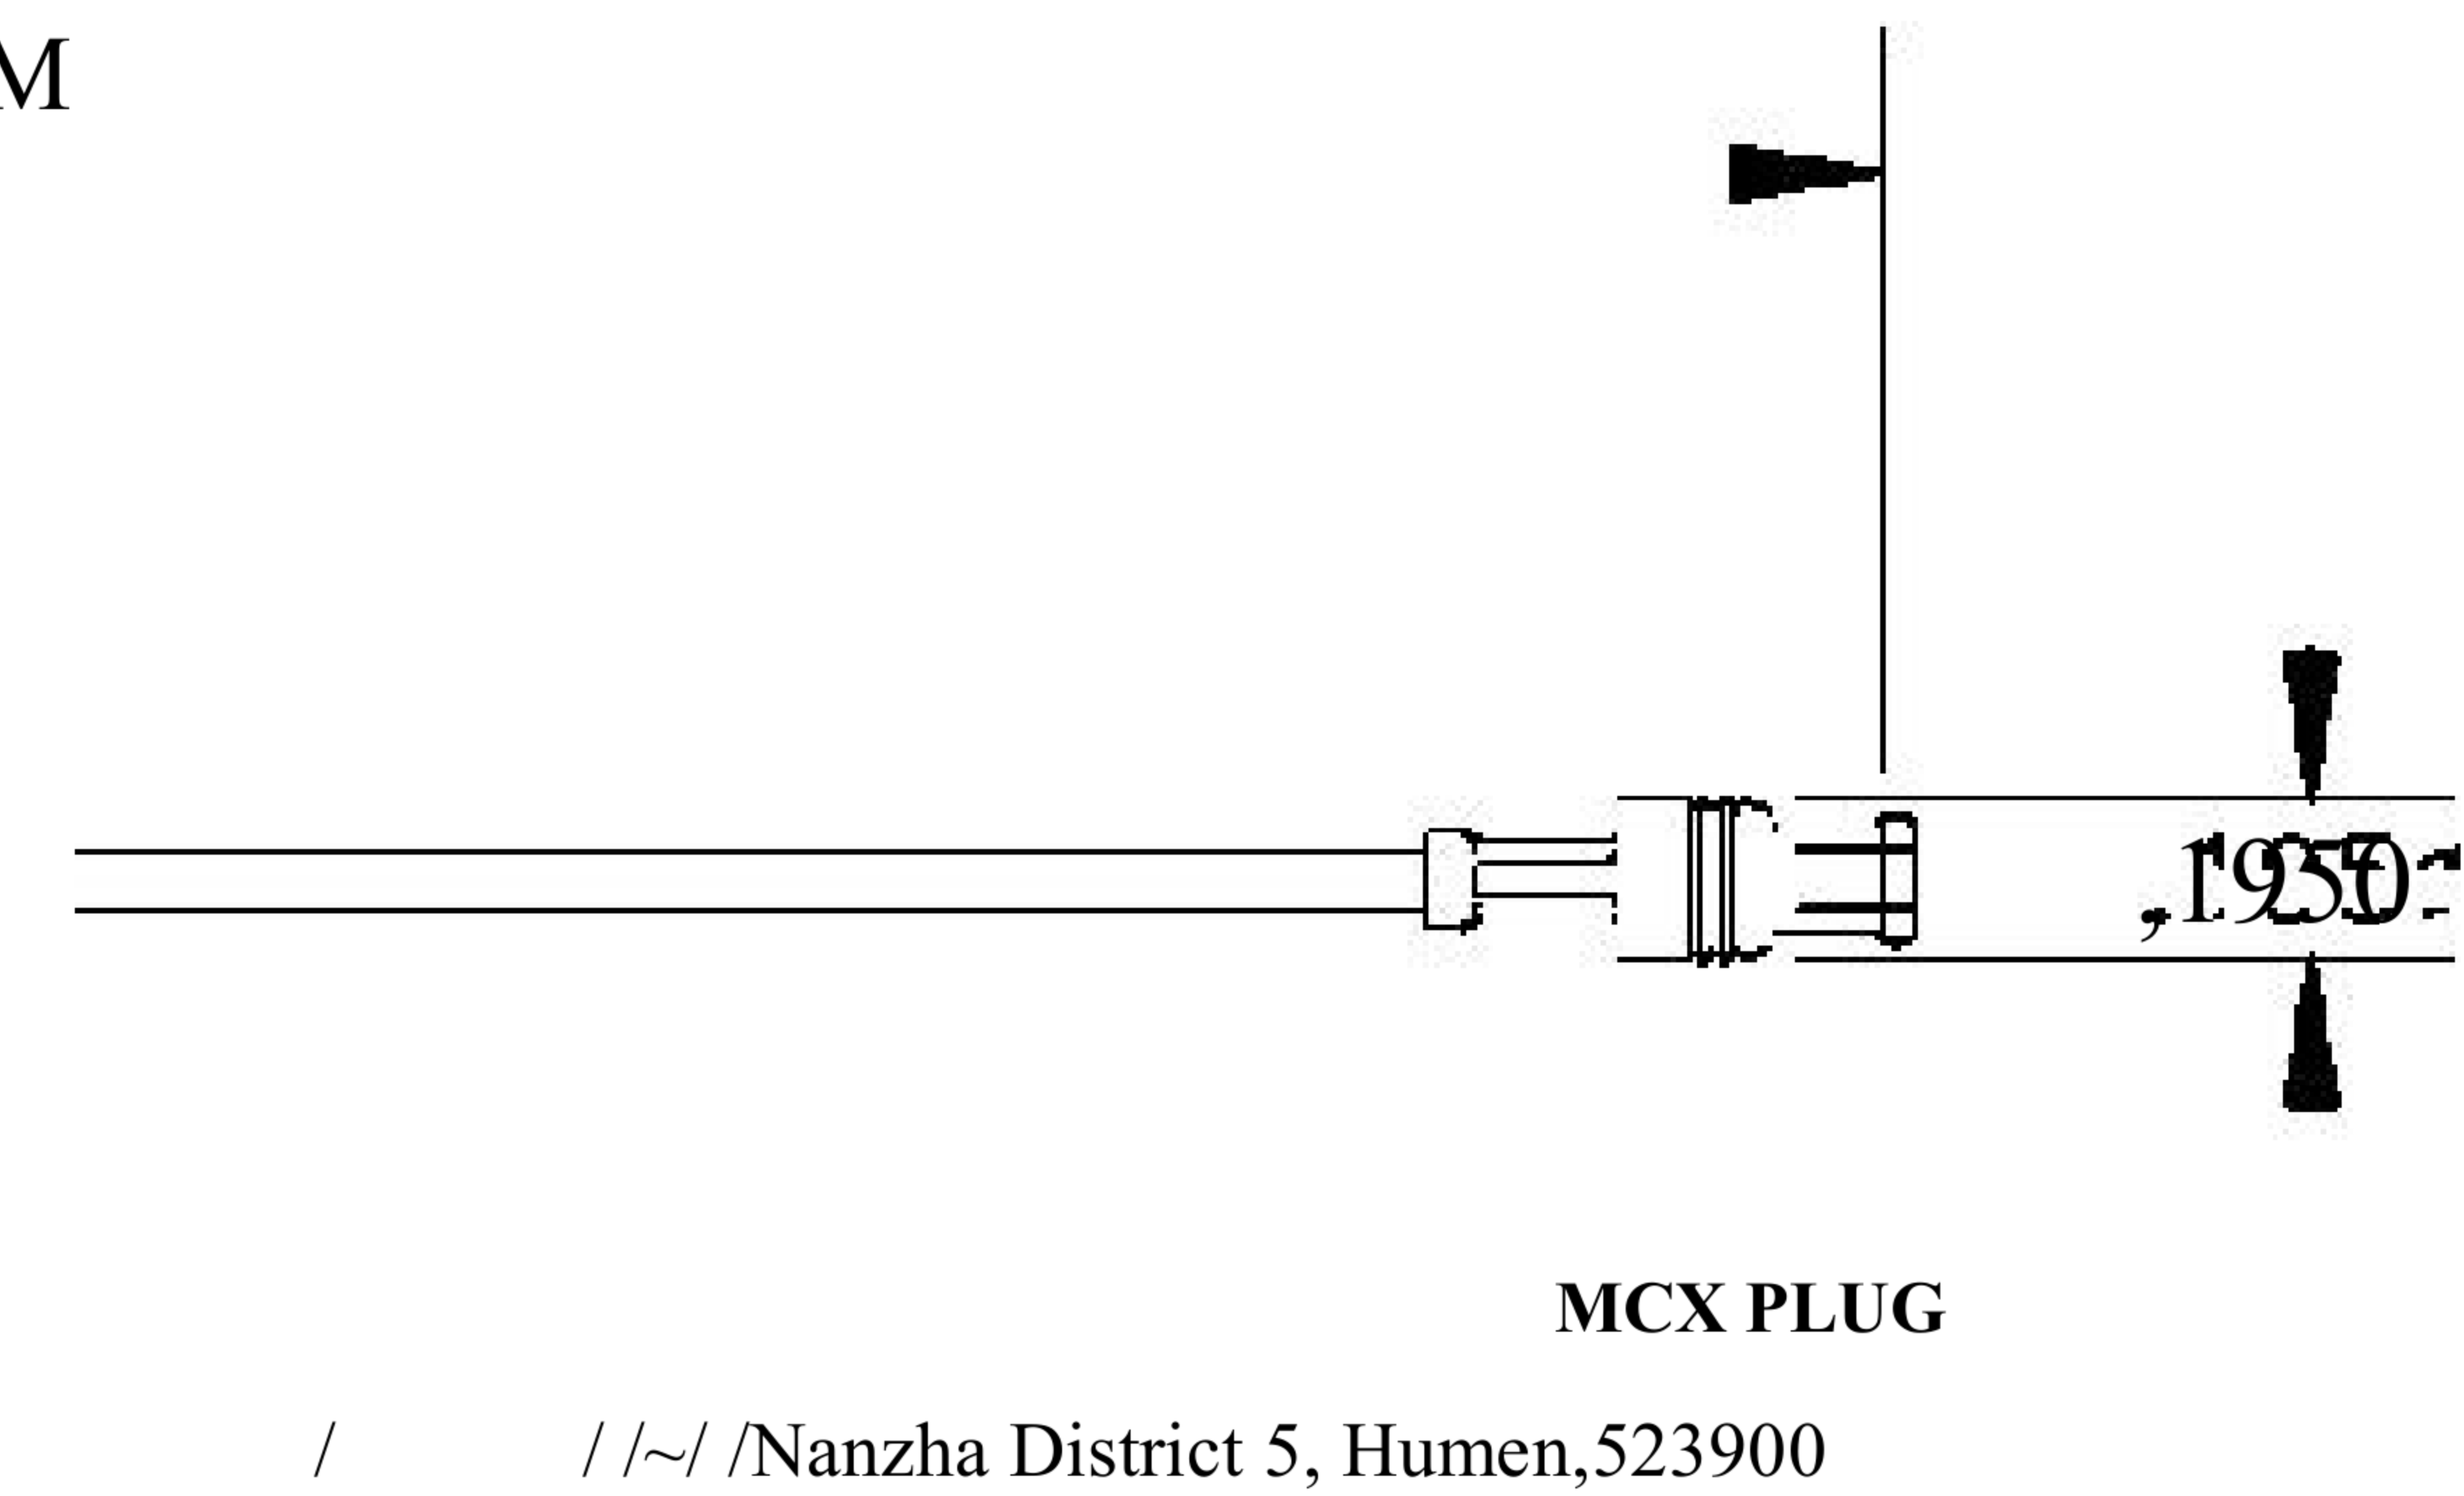

COMPONENTS	IMPEDANCE
MCX PLUG RIGHT ANGLE	50 OHM
MCX PLUG	50 OHM
RG196A/U	50 OHM

Standard Lengths	
-12	12"
-24	24"
-36	36"
■48	48"
-60	60"
■XXX	Custom Length in inches

8th Floor, Building 1,
Yongfu Science and
Technology Center
Industrial Park

Website: www.ebeestock.com

Email: sales@ebeestock.com

COAXIAL & FIBER OPTICS

DWG TITLE	DES_
ET24852	mcx-plug-to-mcx-plug-right-angle-cable-12-inch-length-using-rg196-coax-0024848

SIZE A | **FSCM NO. 53919** | CAD FILE 073102 | SCALE N/A |

| 127

NOTES:

1. UNLESS OTHERWISE SPECIFIED ALL DIMENSIONS ARE NOMINAL.
2. ALL SPECIFICATIONS ARE SUBJECT TO CHANGE WITHOUT NOTICE AT ANY TIME.