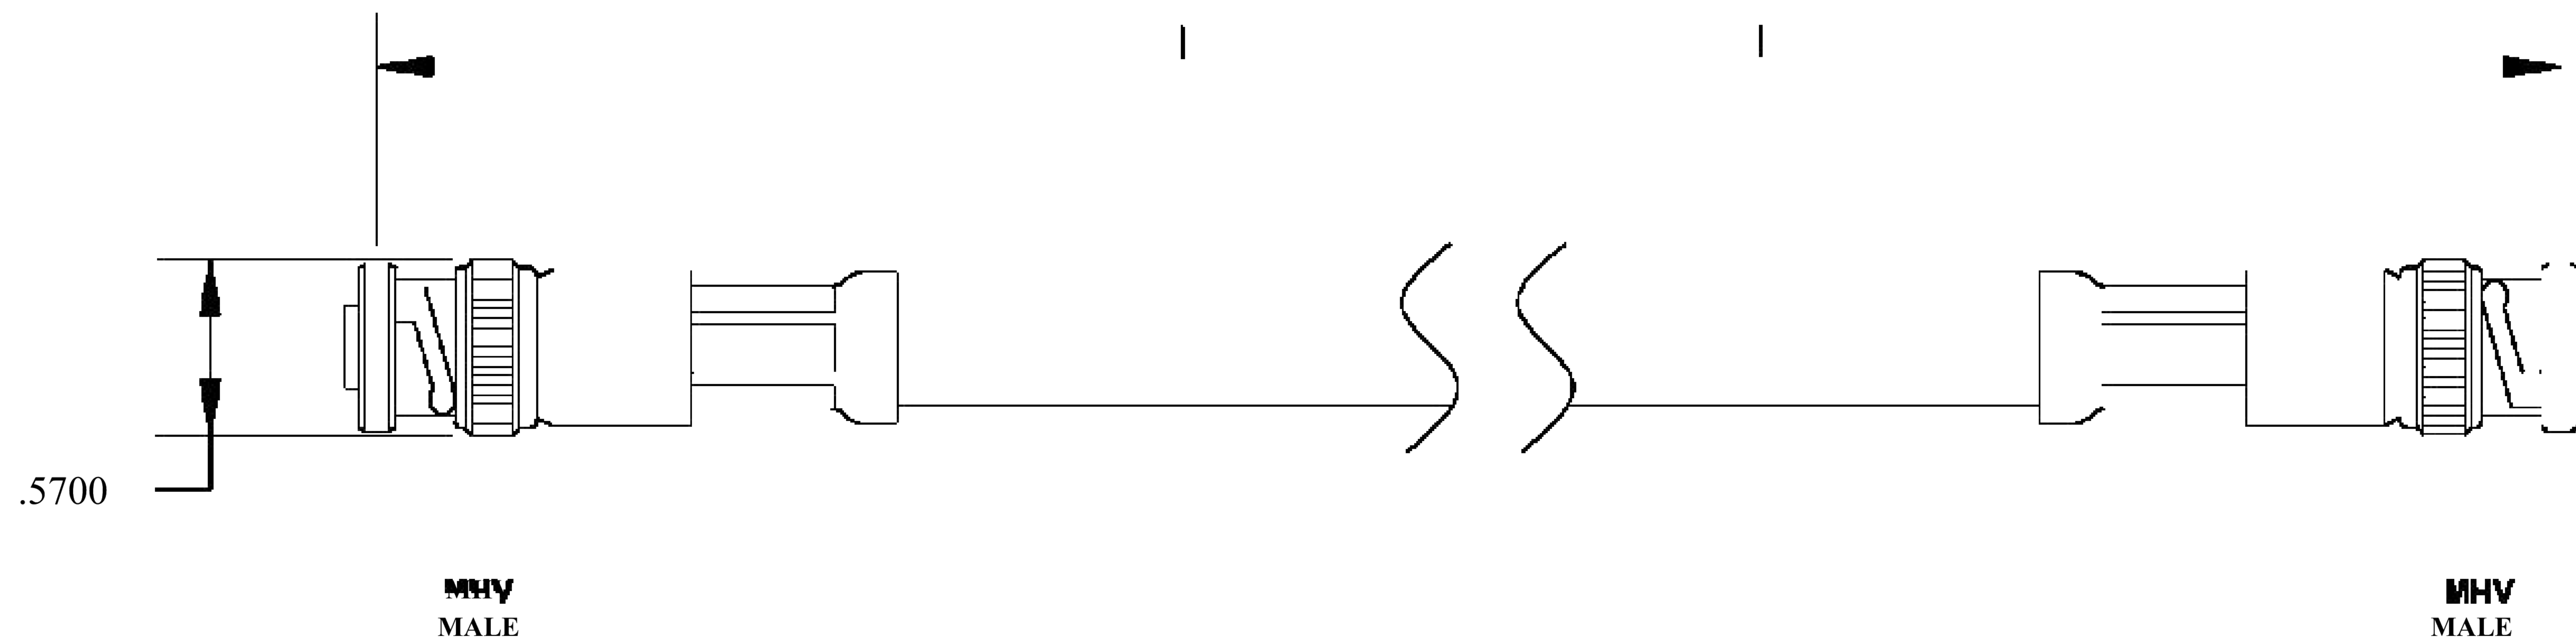

| COMPONENTS | IMPEDANCE |
|------------|-----------|
| MHV MALE | 50 OHM |
| MHV MALE | 50 OHM |
| RG8A/U | 52 OHM |

| Standard Lengths | |
|------------------|-------------------------|
| ■12 | 12" |
| -24 | 24 ^H |
| -36 | 36" |
| ■48 | 48" |
| -60 | 60" |
| ■XXX | Custom Length in inches |

LENGTH MEASURED FROM

8th Floor, Building 1, Yongfu Science and Technology Center Industrial Park, Nanzha District 5, Humen, 523900, Dongguan, Guangdong, China.

Website: www.ebeestock.com

Email: sales@ebeestock.com

COAXIAL & FIBER OPTICS

| | |
|----------------------|---|
| DWG TITLE ET24997 | DES_ mhv-male-to-mhv-male-cable-12-inch-length-using-rg8-coax-rohs-0024993 |
|----------------------|---|

SIZE A | **FSCM NO. 53919** | CAD FILE 073102 | SCALE N/A | 127