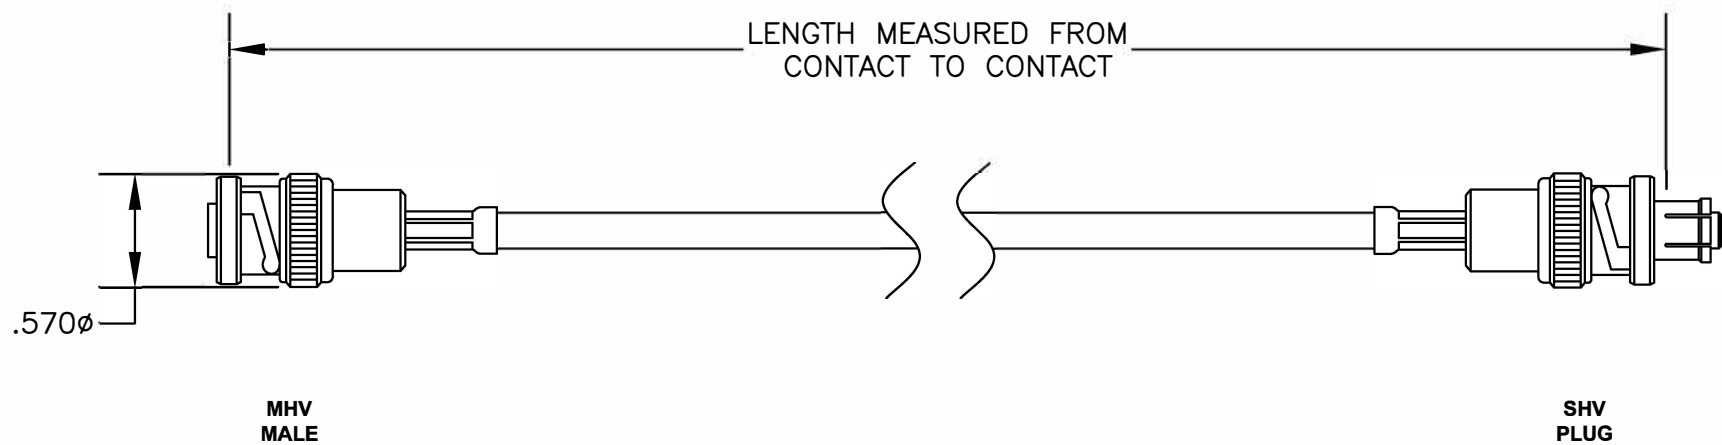

COMPONENTS	IMPEDANCE
MHV MALE	N/A
SHV PLUG	N/A
RG223/U	50 OHM

Standard Lengths	
-12	12"
-24	24"
-36	36"
-48	48"
-60	60"
-XXX	Custom Length in inches

 8TH FLOOR, BUILDING 1, YONGFU SCIENCE AND TECHNOLOGY CENTER INDUSTRIAL PARK, NANZHA DISTRICT 5, HUIHUI, 523900, DONGGUAN, GUANGDONG, CHINA	
ebeestock WEBSITE: www.ebeestock.com EMAIL: sales@ebeestock.com	
COAXIAL & FIBER OPTICS	
<h1>ET25054</h1>	DES. CABLE ASSEMBLY, RG223/U, MHV MALE TO SHV PLUG
SIZE A FSCMNO. 53919	CAD FILE 071607 SCALE N/A 127

- NOTES:**
- UNLESS OTHERWISE SPECIFIED ALL DIMENSIONS ARE NOMINAL.
 - ALL SPECIFICATIONS ARE SUBJECT TO CHANGE WITHOUT NOTICE AT ANY TIME.
 - DIMENSIONS ARE IN INCHES.
 - LENGTH TOLERANCE IS $\pm 1.5\%$ OR $\pm 3/8"$, WHICHEVER IS GREATER.