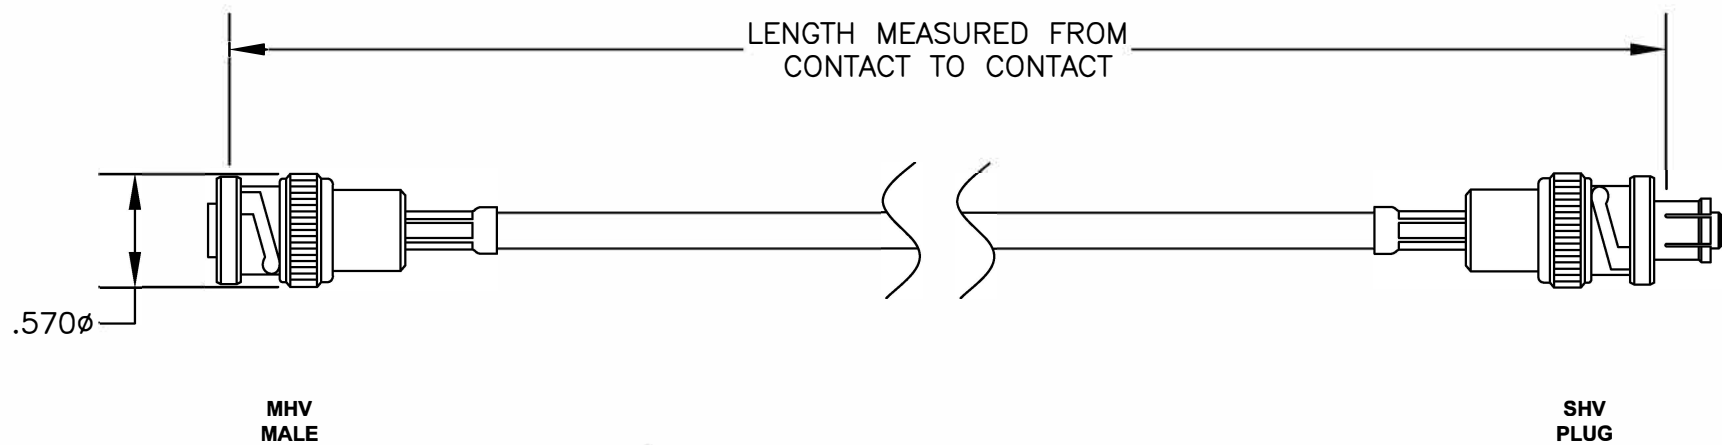

COMPONENTS	IMPEDANCE
MHV MALE	N/A
SHV PLUG	N/A
RG223/U	50 OHM

Standard Lengths	
-12	12"
-24	24"
-36	36"
-48	48"
-60	60"
-XXX	Custom Length in inches

 8TH FLOOR, BUILDING 1, YONGFU SCIENCE AND TECHNOLOGY CENTER INDUSTRIAL PARK, NANZHA DISTRICT 5, HUMEN, 523900, DONGGUAN, GUANGDONG, CHINA	
ebeestock WEBSITE: www.ebeestock.com EMAIL: sales@ebeestock.com	
COAXIAL & FIBER OPTICS	
<h2>ET25056</h2>	DES. CABLE ASSEMBLY, RG223/U, MHV MALE TO SHV PLUG
SIZE A FSCMNO. 53919	CAD FILE 071607 SCALE N/A 127

- NOTES:**
- UNLESS OTHERWISE SPECIFIED ALL DIMENSIONS ARE NOMINAL.
 - ALL SPECIFICATIONS ARE SUBJECT TO CHANGE WITHOUT NOTICE AT ANY TIME.
 - DIMENSIONS ARE IN INCHES.
 - LENGTH TOLERANCE IS $\pm 1.5\%$ OR $\pm 3/8"$, WHICHEVER IS GREATER.