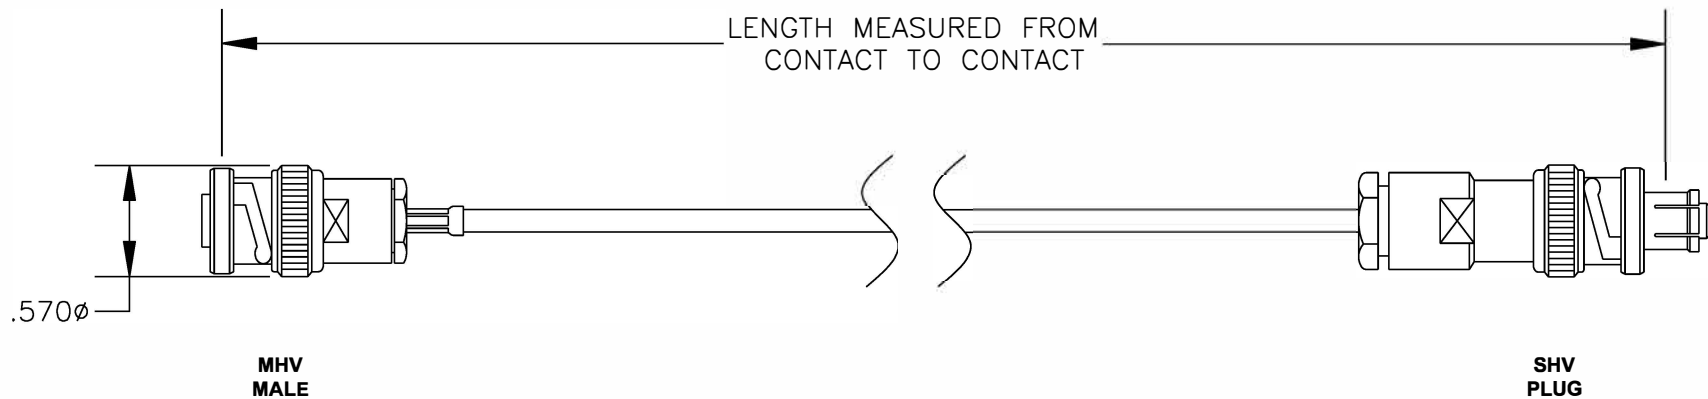

COMPONENTS	IMPEDANCE
MHV MALE	50 OHM
SHV PLUG	50 OHM
RG188A/U	50 OHM

Standard Lengths	
-12	12"
-24	24"
-36	36"
-48	48"
-60	60"
-XXX	Custom Length in inches

RoHS  
Compliance  
Certified

		8TH FLOOR, BUILDING 1, YONGFU SCIENCE AND TECHNOLOGY CENTER INDUSTRIAL PARK, NANZHA DISTRICT 5, HUMEN, 523900, DONGGUAN, GUANGDONG, CHINA	
<b>ebeestock</b>		WEBSITE: <a href="http://www.ebeestock.com">www.ebeestock.com</a> EMAIL: <a href="mailto:sales@ebeestock.com">sales@ebeestock.com</a>	
<b>ET25078</b>		COAXIAL & FIBER OPTICS	
<b>DES. CABLE ASSEMBLY, RG188A/U, MHV MALE TO SHV PLUG (LEAD FREE)</b>			
REV. A	<b>FSCM NO. 53919</b>	CAD FILE 013008	SCALE N/A SIZE A 147
<b>NOTES:</b>			
1. UNLESS OTHERWISE SPECIFIED ALL DIMENSIONS ARE NOMINAL. 2. ALL SPECIFICATIONS ARE SUBJECT TO CHANGE WITHOUT NOTICE AT ANY TIME. 3. DIMENSIONS ARE IN INCHES. 4. LENGTH TOLERANCE IS $\pm 1.5\%$ OR $\pm 3/8"$ , WHICHEVER IS GREATER.			