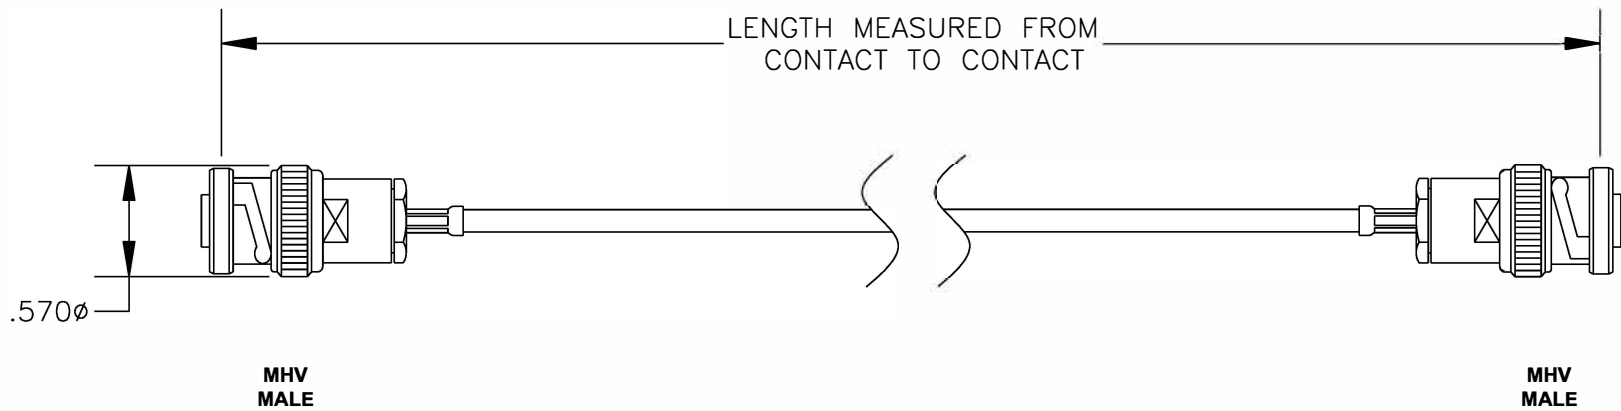

COMPONENTS	IMPEDANCE
MHV MALE	50 OHM
MHV MALE	50 OHM
RG316/U	50 OHM

Standard Lengths	
-12	12"
-24	24"
-36	36"
-48	48"
-60	60"
-XXX	Custom Length in inches

RoHS  
Compliance  
Certified

 <b>ebeestock</b>		8TH FLOOR, BUILDING 1, YONGFU SCIENCE AND TECHNOLOGY CENTER INDUSTRIAL PARK, NANZHA DISTRICT 5, HUMEN, 523900, DONGGUAN, GUANGDONG, CHINA  WEBSITE: <a href="http://www.ebeestock.com">www.ebeestock.com</a> EMAIL: <a href="mailto:sales@ebeestock.com">sales@ebeestock.com</a>	
<b>ET25173</b>		COAXIAL & FIBER OPTICS	
<b>DES. CABLE ASSEMBLY, RG316/U, MHV MALE TO MHV MALE (LEAD FREE)</b>			
REV. A	<b>FSCM NO. 53919</b>	CAD FILE 013008	SCALE N/A SIZE A 147

**NOTES:**

1. UNLESS OTHERWISE SPECIFIED ALL DIMENSIONS ARE NOMINAL.
2. ALL SPECIFICATIONS ARE SUBJECT TO CHANGE WITHOUT NOTICE AT ANY TIME.
3. DIMENSIONS ARE IN INCHES.
4. LENGTH TOLERANCE IS  $\pm 1.5\%$  OR  $\pm 3/8"$ , WHICHEVER IS GREATER.