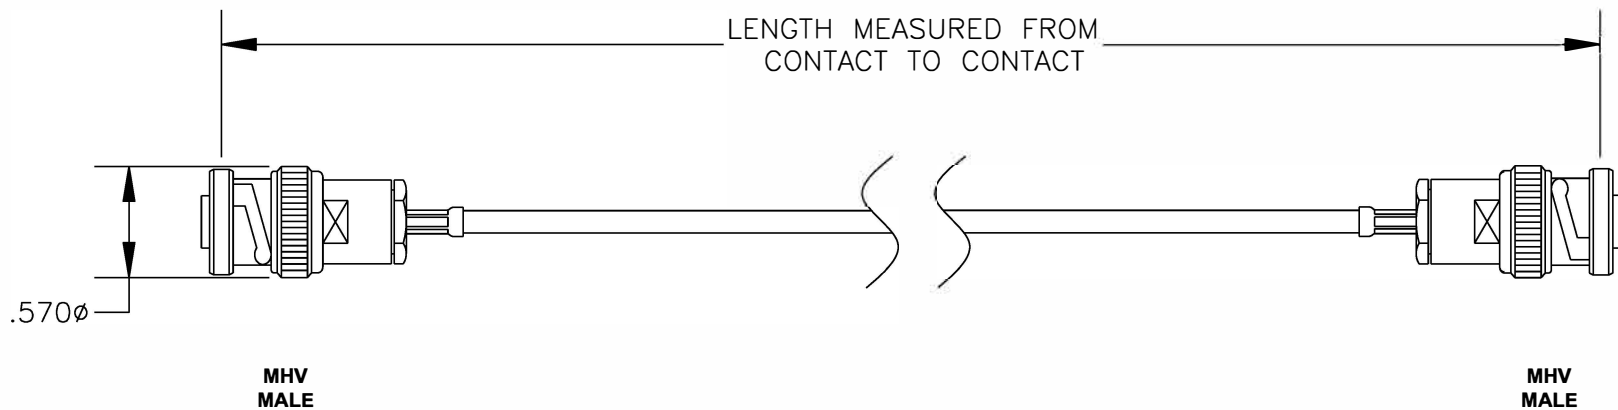

COMPONENTS	IMPEDANCE
MHV MALE	50 OHM
MHV MALE	50 OHM
RG316/U	50 OHM

Standard Lengths	
-12	12"
-24	24"
-36	36"
-48	48"
-60	60"
-XXX	Custom Length in inches

RoHS  
Compliance  
Certified

 <b>8TH FLOOR, BUILDING 1, YONGFU SCIENCE AND TECHNOLOGY CENTER INDUSTRIAL PARK, NANZHA DISTRICT 5, HUMEN, 523900, DONGGUAN, GUANGDONG, CHINA</b> WEBSITE: <a href="http://www.ebeestock.com">www.ebeestock.com</a> EMAIL: <a href="mailto:sales@ebeestock.com">sales@ebeestock.com</a> <b>COAXIAL &amp; FIBER OPTICS</b>					
<b>ET25176</b>	DES. CABLE ASSEMBLY, RG316/U, MHV MALE TO MHV MALE (LEAD FREE)				
REV. A	FSCM NO. 53919	CAD FILE 013008	SCALE N/A	SIZE A	147

**NOTES:**

1. UNLESS OTHERWISE SPECIFIED ALL DIMENSIONS ARE NOMINAL.
2. ALL SPECIFICATIONS ARE SUBJECT TO CHANGE WITHOUT NOTICE AT ANY TIME.
3. DIMENSIONS ARE IN INCHES.
4. LENGTH TOLERANCE IS  $\pm 1.5\%$  OR  $\pm 3/8"$ , WHICHEVER IS GREATER.