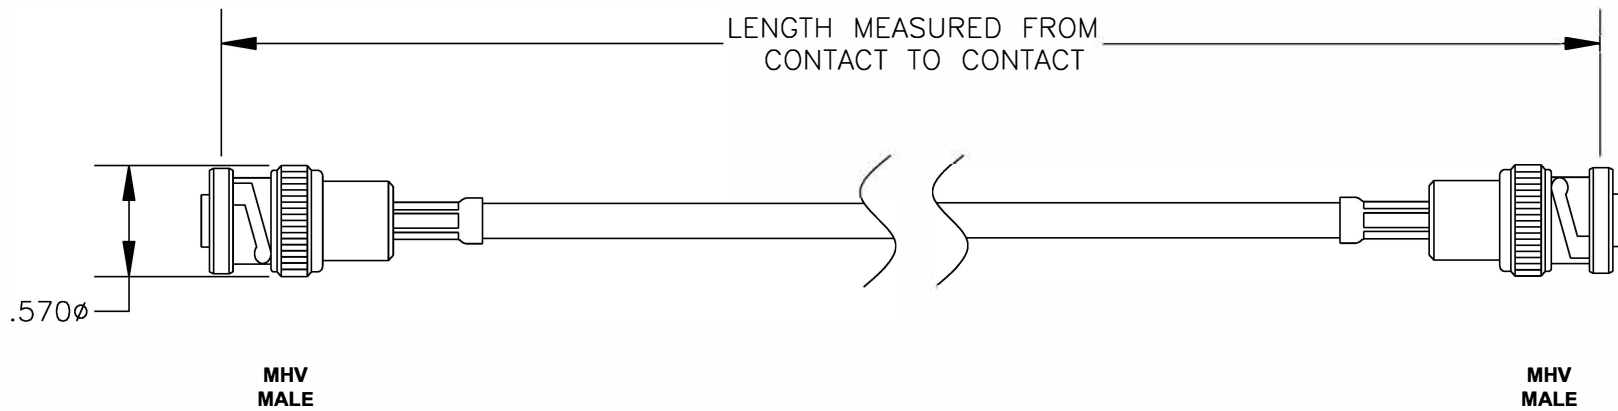

COMPONENTS	IMPEDANCE
MHV MALE	50 OHM
MHV MALE	50 OHM
RG223/U	50 OHM

Standard Lengths	
-12	12"
-24	24"
-36	36"
-48	48"
-60	60"
-XXX	Custom Length in inches

RoHS  
Compliance  
Certified

 <b>ebeestock</b>		8TH FLOOR, BUILDING 1, YONGFU SCIENCE AND TECHNOLOGY CENTER INDUSTRIAL PARK, NANZHA DISTRICT 5, HUMEN, 523900, DONGGUAN, GUANGDONG, CHINA  WEBSITE: <a href="http://www.ebeestock.com">www.ebeestock.com</a> EMAIL: <a href="mailto:sales@ebeestock.com">sales@ebeestock.com</a>  <b>COAXIAL &amp; FIBER OPTICS</b>	
ET25259		DES. CABLE ASSEMBLY, RG223/U, MHV MALE TO MHV MALE (LEAD FREE)	
REV. A	FSCM NO. 53919	CAD FILE 013008	SCALE N/A SIZE A 147

**NOTES:**

1. UNLESS OTHERWISE SPECIFIED ALL DIMENSIONS ARE NOMINAL.
2. ALL SPECIFICATIONS ARE SUBJECT TO CHANGE WITHOUT NOTICE AT ANY TIME.
3. DIMENSIONS ARE IN INCHES.
4. LENGTH TOLERANCE IS  $\pm 1.5\%$  OR  $\pm 3/8"$ , WHICHEVER IS GREATER.