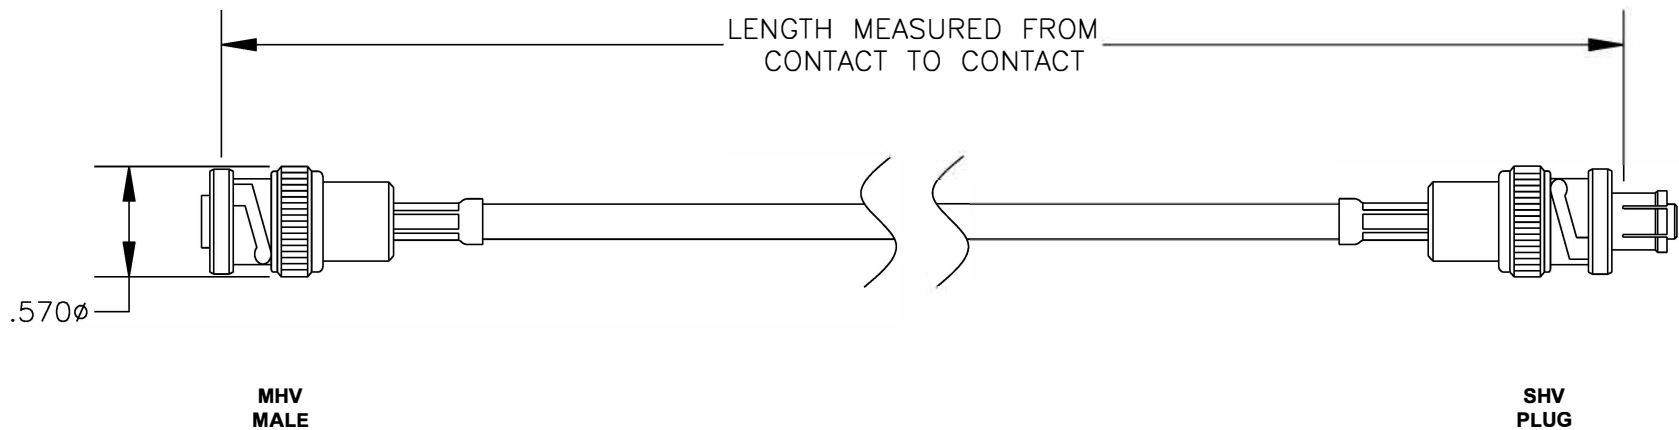

COMPONENTS	IMPEDANCE
MHV MALE	50 OHM
SHV PLUG	50 OHM
RG58C/U	50 OHM

Standard Lengths	
-12	12"
-24	24"
-36	36"
-48	48"
-60	60"
-XXX	Custom Length in inches

8TH FLOOR, BUILDING 1, YONGFU SCIENCE AND TECHNOLOGY CENTER INDUSTRIAL PARK, NANZHA DISTRICT 5, HUMEN, 523900, DONGGUAN, GUANGDONG, CHINA
 WEBSITE: www.ebeestock.com
 EMAIL: sales@ebeestock.com
COAXIAL & FIBER OPTICS

ET25283	DES. CABLE ASSEMBLY, RG58C/U, MHV MALE TO SHV PLUG
----------------	--

REV. A	FSCM NO. 53919	CAD FILE 013008	SCALE N/A	SIZE A	147
--------	----------------	-----------------	-----------	--------	-----

- NOTES:**
1. UNLESS OTHERWISE SPECIFIED ALL DIMENSIONS ARE NOMINAL.
 2. ALL SPECIFICATIONS ARE SUBJECT TO CHANGE WITHOUT NOTICE AT ANY TIME.
 3. DIMENSIONS ARE IN INCHES.
 4. LENGTH TOLERANCE IS $\pm 1.5\%$ OR $\pm 3/8"$, WHICHEVER IS GREATER.