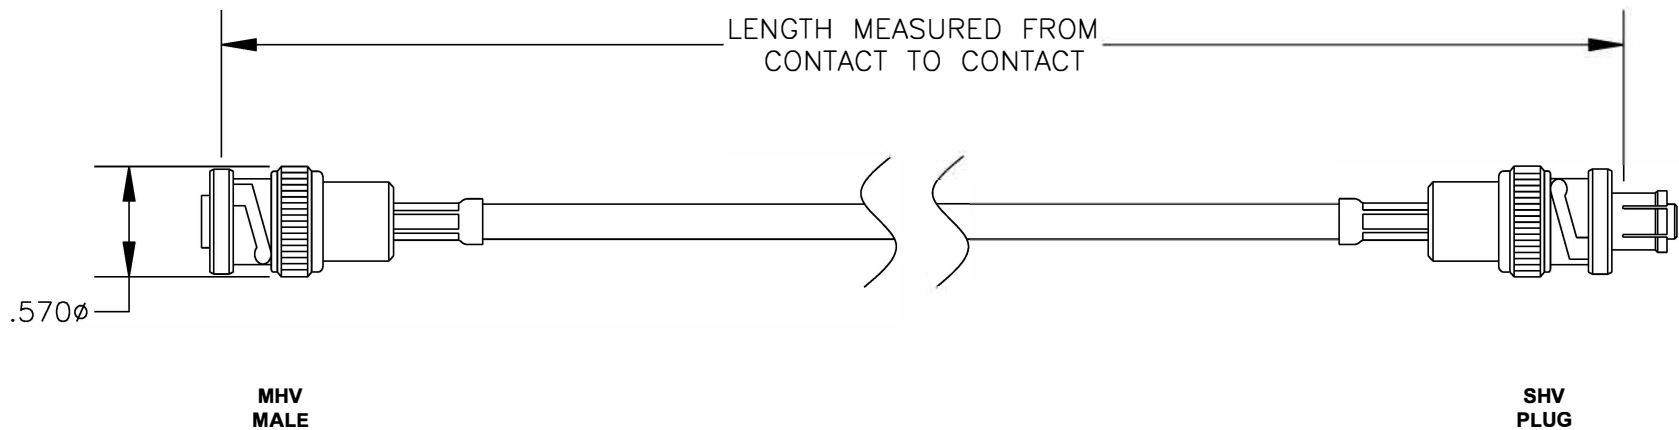

COMPONENTS	IMPEDANCE
MHV MALE	50 OHM
SHV PLUG	50 OHM
RG58C/U	50 OHM

Standard Lengths	
-12	12"
-24	24"
-36	36"
-48	48"
-60	60"
-XXX	Custom Length in inches

8TH FLOOR, BUILDING 1, YONGFU SCIENCE AND TECHNOLOGY CENTER INDUSTRIAL PARK, NANZHA DISTRICT 5, HUMEN, 523900, DONGGUAN, GUANGDONG, CHINA
 WEBSITE: www.ebeestock.com
 EMAIL: sales@ebeestock.com
COAXIAL & FIBER OPTICS

ET25285	DES. CABLE ASSEMBLY, RG58C/U, MHV MALE TO SHV PLUG
----------------	--

REV. A	FSCM NO. 53919	CAD FILE 013008	SCALE N/A	SIZE A	147
--------	----------------	-----------------	-----------	--------	-----

- NOTES:**
- UNLESS OTHERWISE SPECIFIED ALL DIMENSIONS ARE NOMINAL.
 - ALL SPECIFICATIONS ARE SUBJECT TO CHANGE WITHOUT NOTICE AT ANY TIME.
 - DIMENSIONS ARE IN INCHES.
 - LENGTH TOLERANCE IS $\pm 1.5\%$ OR $\pm 3/8"$, WHICHEVER IS GREATER.