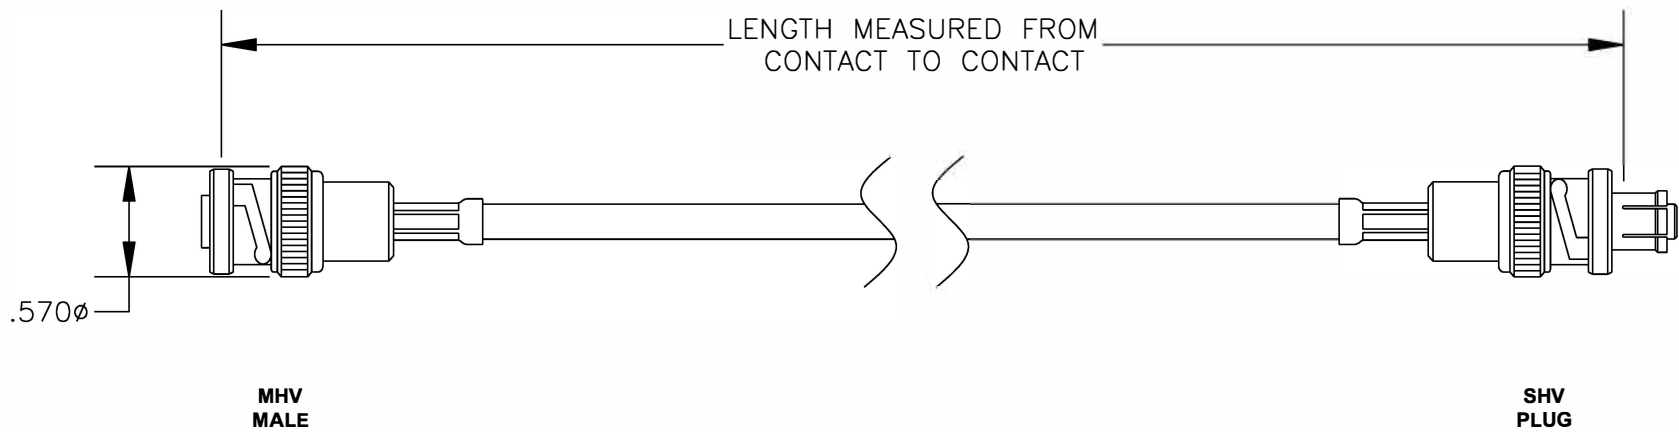

COMPONENTS	IMPEDANCE
MHV MALE	50 OHM
SHV PLUG	50 OHM
RG58C/U	50 OHM

Standard Lengths	
-12	12"
-24	24"
-36	36"
-48	48"
-60	60"
-XXX	Custom Length in inches

8TH FLOOR, BUILDING 1, YONGFU SCIENCE AND TECHNOLOGY CENTER INDUSTRIAL PARK, NANZHA DISTRICT 5, HUMEN, 523900, DONGGUAN, GUANGDONG, CHINA
 WEBSITE: www.ebeestock.com
 EMAIL: sales@ebeestock.com
COAXIAL & FIBER OPTICS

ET25286	DES. CABLE ASSEMBLY, RG58C/U, MHV MALE TO SHV PLUG
----------------	--

REV. A	FSCM NO. 53919	CAD FILE 013008	SCALE N/A	SIZE A	147
--------	----------------	-----------------	-----------	--------	-----

- NOTES:**
- UNLESS OTHERWISE SPECIFIED ALL DIMENSIONS ARE NOMINAL.
 - ALL SPECIFICATIONS ARE SUBJECT TO CHANGE WITHOUT NOTICE AT ANY TIME.
 - DIMENSIONS ARE IN INCHES.
 - LENGTH TOLERANCE IS $\pm 1.5\%$ OR $\pm 3/8"$, WHICHEVER IS GREATER.