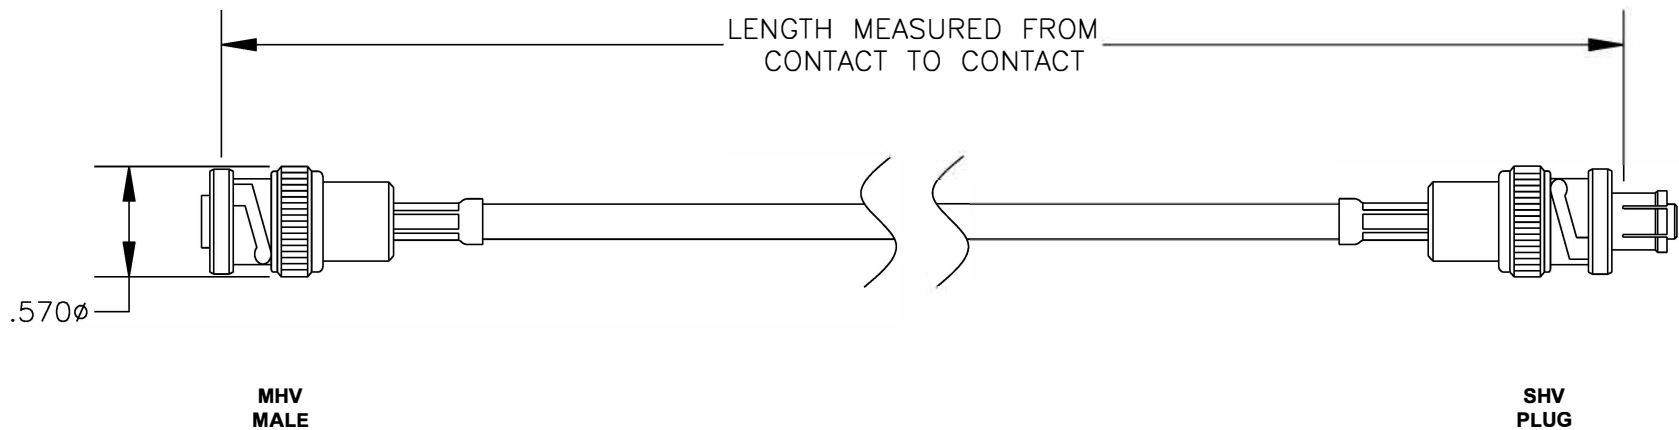

COMPONENTS	IMPEDANCE
MHV MALE	50 OHM
SHV PLUG	50 OHM
RG58C/U	50 OHM

Standard Lengths	
-12	12"
-24	24"
-36	36"
-48	48"
-60	60"
-XXX	Custom Length in inches

8TH FLOOR, BUILDING 1, YONGFU SCIENCE AND TECHNOLOGY CENTER INDUSTRIAL PARK, NANZHA DISTRICT 5, HUMEN, 523900, DONGGUAN, GUANGDONG, CHINA
 WEBSITE: www.ebeestock.com
 EMAIL: sales@ebeestock.com
COAXIAL & FIBER OPTICS

ET25287	DES. CABLE ASSEMBLY, RG58C/U, MHV MALE TO SHV PLUG
----------------	--

REV. A	FSCM NO. 53919	CAD FILE 013008	SCALE N/A	SIZE A	147
--------	-----------------------	-----------------	-----------	--------	-----

- NOTES:**
- UNLESS OTHERWISE SPECIFIED ALL DIMENSIONS ARE NOMINAL.
 - ALL SPECIFICATIONS ARE SUBJECT TO CHANGE WITHOUT NOTICE AT ANY TIME.
 - DIMENSIONS ARE IN INCHES.
 - LENGTH TOLERANCE IS $\pm 1.5\%$ OR $\pm 3/8"$, WHICHEVER IS GREATER.