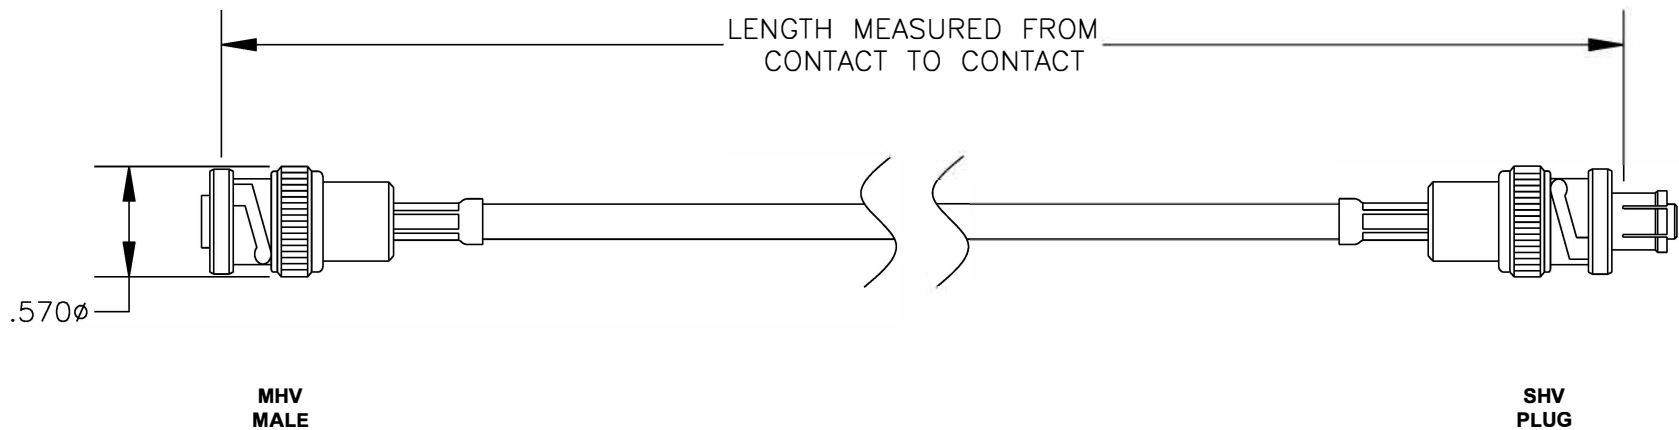

COMPONENTS	IMPEDANCE
MHV MALE	50 OHM
SHV PLUG	50 OHM
RG58C/U	50 OHM

Standard Lengths	
-12	12"
-24	24"
-36	36"
-48	48"
-60	60"
-XXX	Custom Length in inches

8TH FLOOR, BUILDING 1, YONGFU SCIENCE AND TECHNOLOGY CENTER INDUSTRIAL PARK, NANZHA DISTRICT 5, HUMEN, 523900, DONGGUAN, GUANGDONG, CHINA
 WEBSITE: www.ebeestock.com
 EMAIL: sales@ebeestock.com
COAXIAL & FIBER OPTICS

ET25288	DES. CABLE ASSEMBLY, RG58C/U, MHV MALE TO SHV PLUG
----------------	--

REV. A	FSCM NO. 53919	CAD FILE 013008	SCALE N/A	SIZE A	147
--------	----------------	-----------------	-----------	--------	-----

- NOTES:**
- UNLESS OTHERWISE SPECIFIED ALL DIMENSIONS ARE NOMINAL.
 - ALL SPECIFICATIONS ARE SUBJECT TO CHANGE WITHOUT NOTICE AT ANY TIME.
 - DIMENSIONS ARE IN INCHES.
 - LENGTH TOLERANCE IS $\pm 1.5\%$ OR $\pm 3/8"$, WHICHEVER IS GREATER.