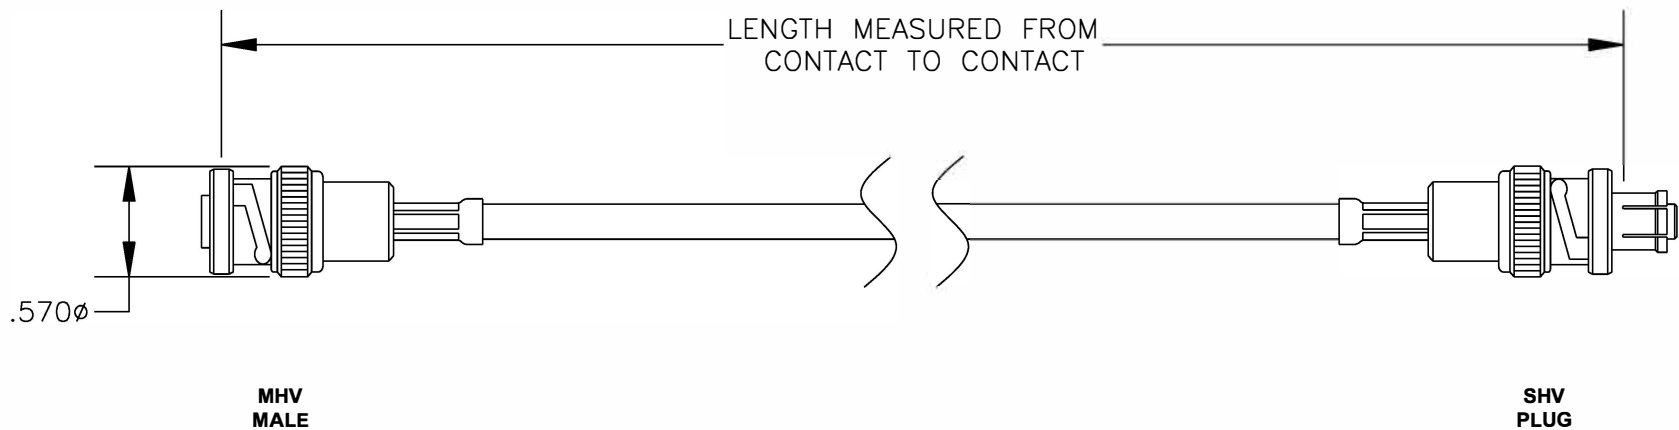

COMPONENTS	IMPEDANCE
MHV MALE	50 OHM
SHV PLUG	50 OHM
RG58C/U	50 OHM

Standard Lengths	
-12	12"
-24	24"
-36	36"
-48	48"
-60	60"
-XXX	Custom Length in inches

RoHS
Compliance
Certified

 <p>8TH FLOOR, BUILDING 1, YONGFU SCIENCE AND TECHNOLOGY CENTER INDUSTRIAL PARK, NANZHA DISTRICT 5, HUMEN, 523900, DONGGUAN, GUANGDONG, CHINA</p> <p>WEBSITE: www.ebeestock.com EMAIL: sales@ebeestock.com</p> <p>COAXIAL & FIBER OPTICS</p>					
<h2>ET25289</h2>					
<p>DES. CABLE ASSEMBLY, RG58C/U, MHV MALE TO SHV PLUG (LEAD FREE)</p>					
REV. A	FSCM NO. 53919	CAD FILE 013008	SCALE N/A	SIZE A	147

NOTES:

1. UNLESS OTHERWISE SPECIFIED ALL DIMENSIONS ARE NOMINAL.
2. ALL SPECIFICATIONS ARE SUBJECT TO CHANGE WITHOUT NOTICE AT ANY TIME.
3. DIMENSIONS ARE IN INCHES.
4. LENGTH TOLERANCE IS $\pm 1.5\%$ OR $\pm 3/8"$, WHICHEVER IS GREATER.