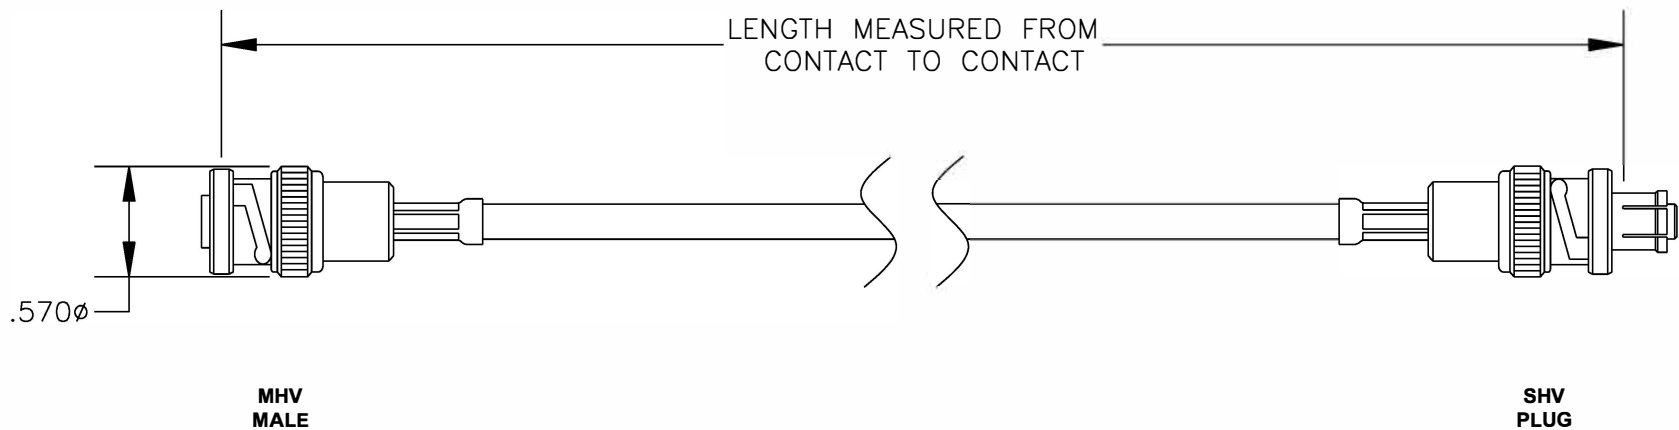

COMPONENTS	IMPEDANCE
MHV MALE	50 OHM
SHV PLUG	50 OHM
RG58C/U	50 OHM

Standard Lengths	
-12	12"
-24	24"
-36	36"
-48	48"
-60	60"
-XXX	Custom Length in inches

RoHS  
Compliance  
Certified

 8TH FLOOR, BUILDING 1, YONGFU SCIENCE AND TECHNOLOGY CENTER INDUSTRIAL PARK, NANZHA DISTRICT 5, HUMEN, 523900, DONGGUAN, GUANGDONG, CHINA WEBSITE: <a href="http://www.ebeestock.com">www.ebeestock.com</a> EMAIL: <a href="mailto:sales@ebeestock.com">sales@ebeestock.com</a> COAXIAL & FIBER OPTICS	
<b>ET25291</b>	
DES.	CABLE ASSEMBLY, RG58C/U, MHV MALE TO SHV PLUG (LEAD FREE)
REV. A	FSCM NO. 53919
CAD FILE	013008
SCALE	N/A
SIZE	A 147

**NOTES:**

1. UNLESS OTHERWISE SPECIFIED ALL DIMENSIONS ARE NOMINAL.
2. ALL SPECIFICATIONS ARE SUBJECT TO CHANGE WITHOUT NOTICE AT ANY TIME.
3. DIMENSIONS ARE IN INCHES.
4. LENGTH TOLERANCE IS  $\pm 1.5\%$  OR  $\pm 3/8"$ , WHICHEVER IS GREATER.