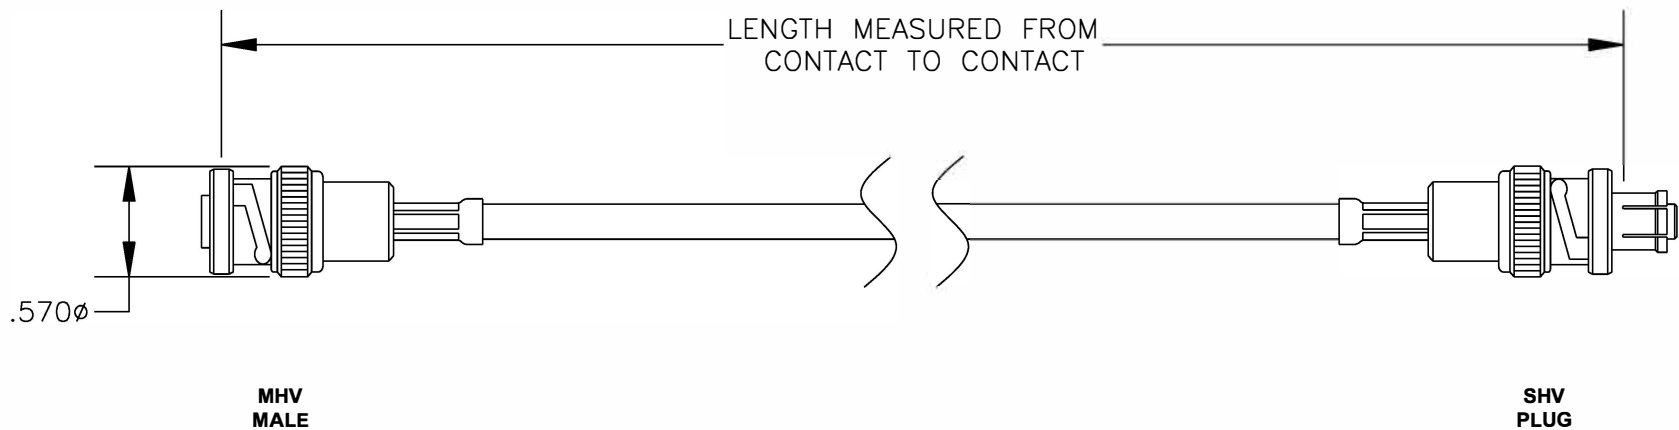

COMPONENTS	IMPEDANCE
MHV MALE	50 OHM
SHV PLUG	50 OHM
RG58C/U	50 OHM

Standard Lengths	
-12	12"
-24	24"
-36	36"
-48	48"
-60	60"
-XXX	Custom Length in inches

RoHS  
Compliance  
Certified

 8TH FLOOR, BUILDING 1, YONGFU SCIENCE AND TECHNOLOGY CENTER INDUSTRIAL PARK, NANZHA DISTRICT 5, HUMEN, 523900, DONGGUAN, GUANGDONG, CHINA  WEBSITE: <a href="http://www.ebeestock.com">www.ebeestock.com</a> EMAIL: <a href="mailto:sales@ebeestock.com">sales@ebeestock.com</a> COAXIAL & FIBER OPTICS	
<b>ET25293</b>	
DES. CABLE ASSEMBLY, RG58C/U, MHV MALE TO SHV PLUG (LEAD FREE)	
REV. A	FSCM NO. 53919
CAD FILE 013008	SCALE N/A
SIZE A	147

NOTES:

1. UNLESS OTHERWISE SPECIFIED ALL DIMENSIONS ARE NOMINAL.
2. ALL SPECIFICATIONS ARE SUBJECT TO CHANGE WITHOUT NOTICE AT ANY TIME.
3. DIMENSIONS ARE IN INCHES.
4. LENGTH TOLERANCE IS  $\pm 1.5\%$  OR  $\pm 3/8"$ , WHICHEVER IS GREATER.