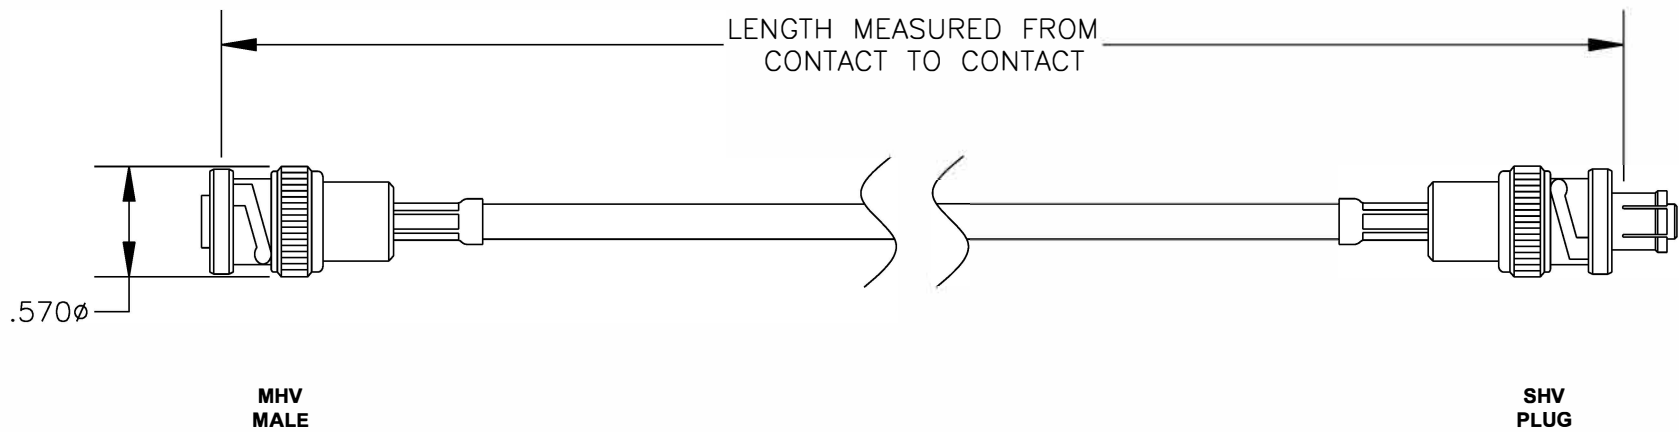

COMPONENTS	IMPEDANCE
MHV MALE	50 OHM
SHV PLUG	50 OHM
RG58C/U	50 OHM

Standard Lengths	
-12	12"
-24	24"
-36	36"
-48	48"
-60	60"
-XXX	Custom Length in inches

RoHS  
Compliance  
Certified

		8TH FLOOR, BUILDING 1, YONGFU SCIENCE AND TECHNOLOGY CENTER INDUSTRIAL PARK, NANZHA DISTRICT 5, HUMEN, 523900, DONGGUAN, GUANGDONG, CHINA	
<b>ebeestock</b>		WEBSITE: <a href="http://www.ebeestock.com">www.ebeestock.com</a> EMAIL: <a href="mailto:sales@ebeestock.com">sales@ebeestock.com</a>	
<b>ET25294</b>		COAXIAL & FIBER OPTICS	
<b>DES. CABLE ASSEMBLY, RG58C/U, MHV MALE TO SHV PLUG (LEAD FREE)</b>			
REV. A	<b>FSCM NO. 53919</b>	CAD FILE 013008	SCALE N/A SIZE A 147

**NOTES:**

1. UNLESS OTHERWISE SPECIFIED ALL DIMENSIONS ARE NOMINAL.
2. ALL SPECIFICATIONS ARE SUBJECT TO CHANGE WITHOUT NOTICE AT ANY TIME.
3. DIMENSIONS ARE IN INCHES.
4. LENGTH TOLERANCE IS  $\pm 1.5\%$  OR  $\pm 3/8"$ , WHICHEVER IS GREATER.