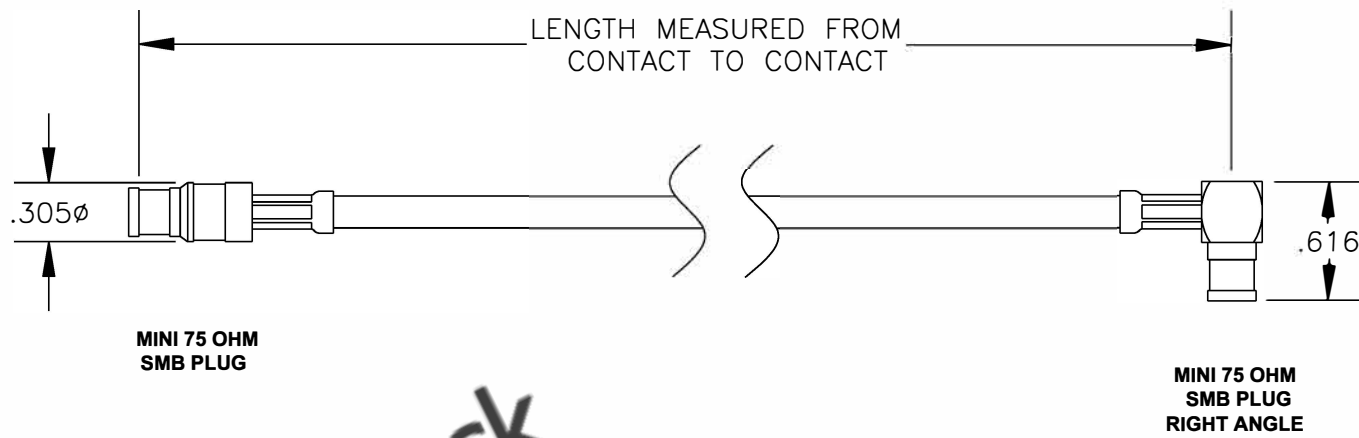

COMPONENTS	IMPEDANCE
MINI SMB PLUG	75 OHM
MINI SMB PLUG RIGHT ANGLE	75 OHM
RG59B/U-BLACK	75 OHM

Standard Lengths	
-12	12"
-24	24"
-36	36"
-48	48"
-60	60"
-XXX	Custom Length in inches

8TH FLOOR, BUILDING 1, YONGFU SCIENCE AND TECHNOLOGY CENTER INDUSTRIAL PARK, MANZHA DISTRICT 5, HUMEN, 523900, DONGGUAN, GUANGDONG, CHINA
 WEBSITE: www.ebeestock.com
 EMAIL: sales@ebeestock.com
COAXIAL & FIBER OPTICS

ET25334		DES. CABLE ASSEMBLY, RG59B/U-BLACK, MINI 75 OHM SMB PLUG TO MINI 75 OHM SMB PLUG RIGHT ANGLE	
----------------	--	--	--

REV. A	FSCM NO. 53919	CAD FILE 020408	SCALE N/A	SIZE A 147
--------	----------------	-----------------	-----------	------------

- NOTES:**
- UNLESS OTHERWISE SPECIFIED ALL DIMENSIONS ARE NOMINAL.
 - ALL SPECIFICATIONS ARE SUBJECT TO CHANGE WITHOUT NOTICE AT ANY TIME.
 - DIMENSIONS ARE IN INCHES.
 - LENGTH TOLERANCE IS $\pm 1.5\%$ OR $\pm 3/8"$, WHICHEVER IS GREATER.