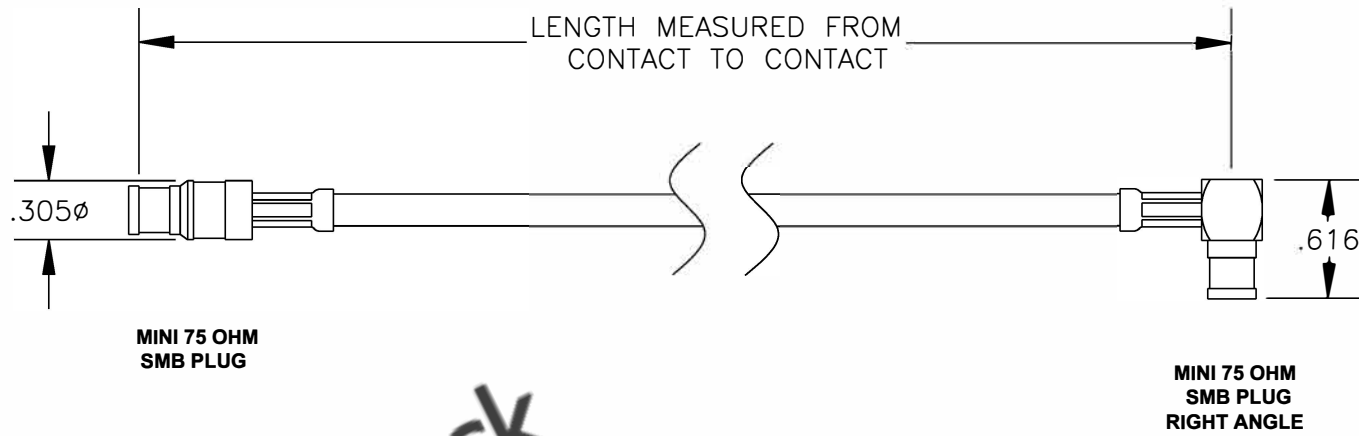

COMPONENTS	IMPEDANCE
MINI SMB PLUG	75 OHM
MINI SMB PLUG RIGHT ANGLE	75 OHM
RG59B/U-BLACK	75 OHM

Standard Lengths	
-12	12"
-24	24"
-36	36"
-48	48"
-60	60"
-XXX	Custom Length in inches

8TH FLOOR, BUILDING 1, YONGFU SCIENCE AND TECHNOLOGY CENTER INDUSTRIAL PARK, NANZHA DISTRICT 5, HUMEN, 523900, DONGGUAN, GUANGDONG, CHINA
 WEBSITE: www.ebeestock.com
 EMAIL: sales@ebeestock.com
COAXIAL & FIBER OPTICS

ET25336		DES. CABLE ASSEMBLY, RG59B/U-BLACK, MINI 75 OHM SMB PLUG TO MINI 75 OHM SMB PLUG RIGHT ANGLE	
----------------	--	--	--

REV. A	FSCM NO. 53919	CAD FILE 020408	SCALE N/A	SIZE A 147
--------	----------------	-----------------	-----------	------------

- NOTES:**
- UNLESS OTHERWISE SPECIFIED ALL DIMENSIONS ARE NOMINAL.
 - ALL SPECIFICATIONS ARE SUBJECT TO CHANGE WITHOUT NOTICE AT ANY TIME.
 - DIMENSIONS ARE IN INCHES.
 - LENGTH TOLERANCE IS $\pm 1.5\%$ OR $\pm 3/8"$, WHICHEVER IS GREATER.