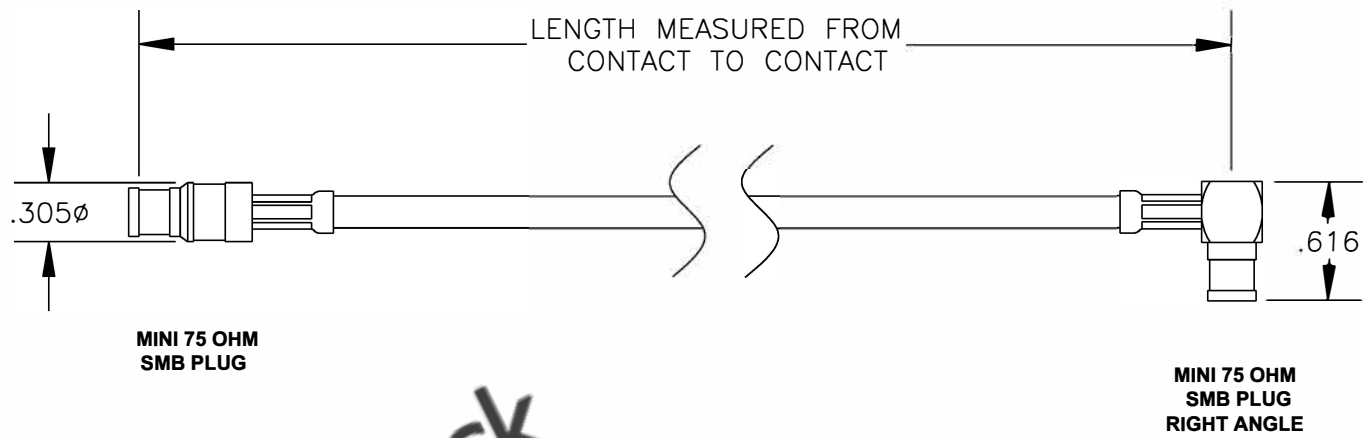

COMPONENTS	IMPEDANCE
MINI SMB PLUG	75 OHM
MINI SMB PLUG RIGHT ANGLE	75 OHM
RG59B/U-BLACK	75 OHM

Standard Lengths	
-12	12"
-24	24"
-36	36"
-48	48"
-60	60"
-XXX	Custom Length in inches

8TH FLOOR, BUILDING 1, YONGFU SCIENCE AND TECHNOLOGY CENTER INDUSTRIAL PARK, MANZHA DISTRICT 5, HUMEN, 523900, DONGGUAN, GUANGDONG, CHINA
 WEBSITE: www.ebeestock.com
 EMAIL: sales@ebeestock.com
COAXIAL & FIBER OPTICS

ET25337		DES. CABLE ASSEMBLY, RG59B/U-BLACK, MINI 75 OHM SMB PLUG TO MINI 75 OHM SMB PLUG RIGHT ANGLE		
REV. A	FSCM NO. 53919	CAD FILE 020408	SCALE N/A	SIZE A 147

- NOTES:**
1. UNLESS OTHERWISE SPECIFIED ALL DIMENSIONS ARE NOMINAL.
 2. ALL SPECIFICATIONS ARE SUBJECT TO CHANGE WITHOUT NOTICE AT ANY TIME.
 3. DIMENSIONS ARE IN INCHES.
 4. LENGTH TOLERANCE IS $\pm 1.5\%$ OR $\pm 3/8"$, WHICHEVER IS GREATER.