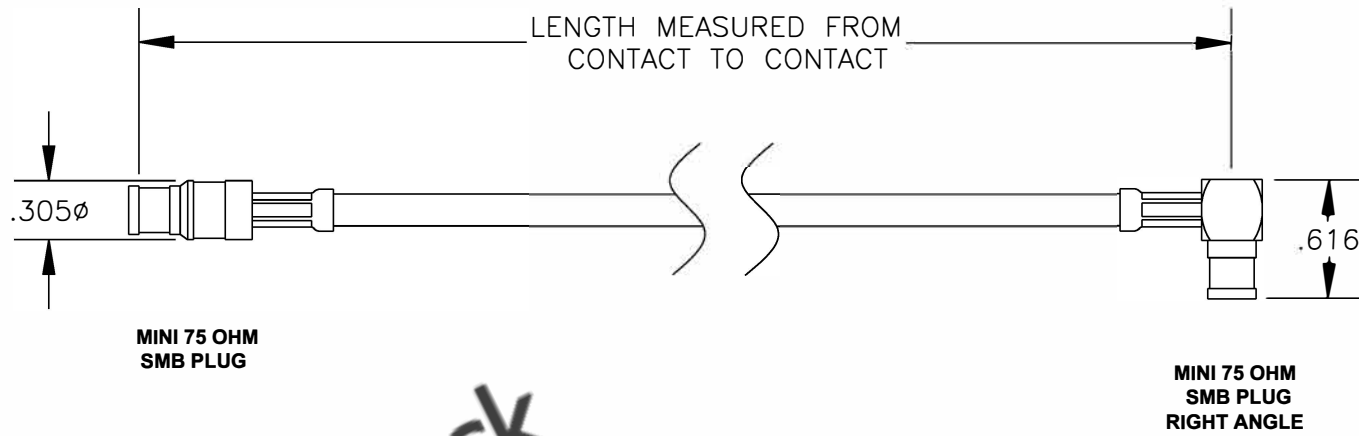

COMPONENTS	IMPEDANCE
MINI SMB PLUG	75 OHM
MINI SMB PLUG RIGHT ANGLE	75 OHM
RG59B/U-BLACK	75 OHM

Standard Lengths	
-12	12"
-24	24"
-36	36"
-48	48"
-60	60"
-XXX	Custom Length in inches

8TH FLOOR, BUILDING 1, YONGFU SCIENCE AND TECHNOLOGY CENTER INDUSTRIAL PARK, NANZHA DISTRICT 5, HUMEN, 523900, DONGGUAN, GUANGDONG, CHINA
 WEBSITE: www.ebeestock.com
 EMAIL: sales@ebeestock.com
COAXIAL & FIBER OPTICS

ET25338		DES. CABLE ASSEMBLY, RG59B/U-BLACK, MINI 75 OHM SMB PLUG TO MINI 75 OHM SMB PLUG RIGHT ANGLE		
REV. A	FSCM NO. 53919	CAD FILE 020408	SCALE N/A	SIZE A 147

- NOTES:**
1. UNLESS OTHERWISE SPECIFIED ALL DIMENSIONS ARE NOMINAL.
 2. ALL SPECIFICATIONS ARE SUBJECT TO CHANGE WITHOUT NOTICE AT ANY TIME.
 3. DIMENSIONS ARE IN INCHES.
 4. LENGTH TOLERANCE IS $\pm 1.5\%$ OR $\pm 3/8"$, WHICHEVER IS GREATER.