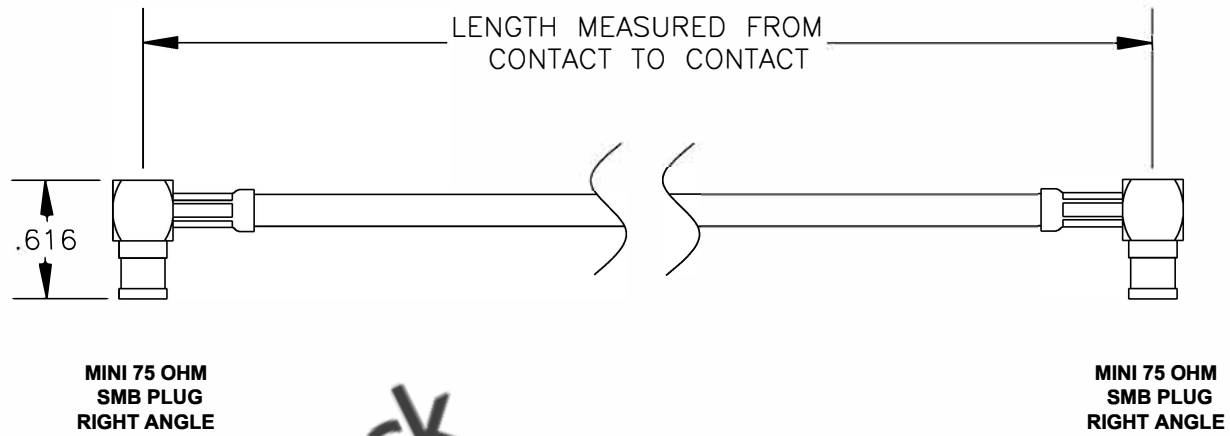

COMPONENTS	IMPEDANCE
MINI SMB PLUG RIGHT ANGLE	75 OHM
MINI SMB PLUG RIGHT ANGLE	75 OHM
RG59B/U-BLACK	75 OHM

Standard Lengths	
-12	12"
-24	24"
-36	36"
-48	48"
-60	60"
-XXX	Custom Length in inches

8TH FLOOR, BUILDING 1, YONGFU SCIENCE AND TECHNOLOGY CENTER INDUSTRIAL PARK, MANZHA DISTRICT 5, HUMEN, 523900, DONGGUAN, GUANGDONG, CHINA
 WEBSITE: www.ebeestock.com
 EMAIL: sales@ebeestock.com
COAXIAL & FIBER OPTICS

ET25370		DES. CABLE ASSEMBLY, RG59B/U-BLACK, MINI 75 OHM SMB PLUG RIGHT ANGLE TO MINI 75 OHM SMB PLUG RIGHT ANGLE	
----------------	--	--	--

REV. A	FSCM NO. 53919	CAD FILE 020408	SCALE N/A	SIZE A 147
--------	----------------	-----------------	-----------	------------

- NOTES:**
- UNLESS OTHERWISE SPECIFIED ALL DIMENSIONS ARE NOMINAL.
 - ALL SPECIFICATIONS ARE SUBJECT TO CHANGE WITHOUT NOTICE AT ANY TIME.
 - DIMENSIONS ARE IN INCHES.
 - LENGTH TOLERANCE IS $\pm 1.5\%$ OR $\pm 3/8"$, WHICHEVER IS GREATER.