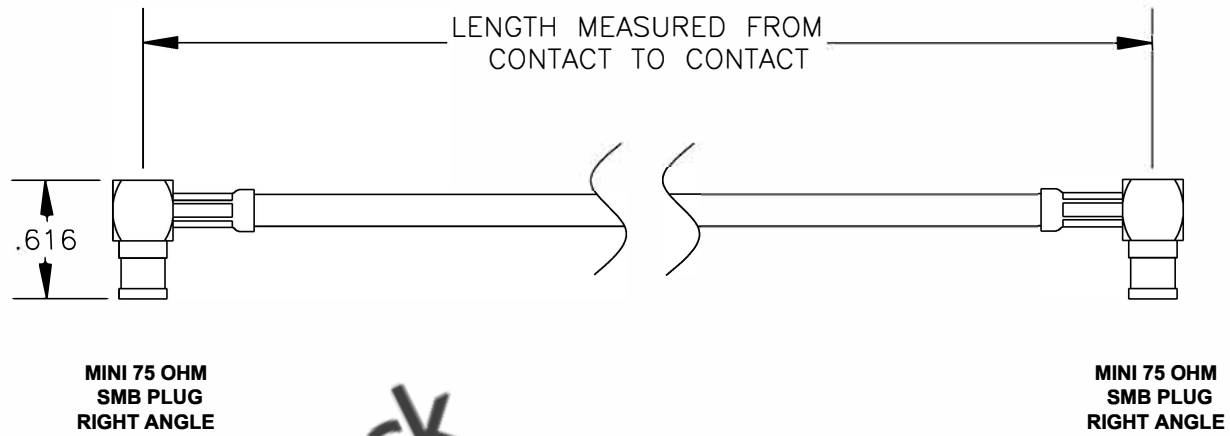

COMPONENTS	IMPEDANCE
MINI SMB PLUG RIGHT ANGLE	75 OHM
MINI SMB PLUG RIGHT ANGLE	75 OHM
RG59B/U-BLACK	75 OHM

Standard Lengths	
-12	12"
-24	24"
-36	36"
-48	48"
-60	60"
-XXX	Custom Length in inches

8TH FLOOR, BUILDING 1, YONGFU SCIENCE AND TECHNOLOGY CENTER INDUSTRIAL PARK, MANZHA DISTRICT 5, HUMEN, 523900, DONGGUAN, GUANGDONG, CHINA
 WEBSITE: www.ebeestock.com
 EMAIL: sales@ebeestock.com
COAXIAL & FIBER OPTICS

ET25372		DES. CABLE ASSEMBLY, RG59B/U-BLACK, MINI 75 OHM SMB PLUG RIGHT ANGLE TO MINI 75 OHM SMB PLUG RIGHT ANGLE	
----------------	--	--	--

REV. A	FSCM NO. 53919	CAD FILE 020408	SCALE N/A	SIZE A 147
--------	----------------	-----------------	-----------	------------

- NOTES:**
- UNLESS OTHERWISE SPECIFIED ALL DIMENSIONS ARE NOMINAL.
 - ALL SPECIFICATIONS ARE SUBJECT TO CHANGE WITHOUT NOTICE AT ANY TIME.
 - DIMENSIONS ARE IN INCHES.
 - LENGTH TOLERANCE IS $\pm 1.5\%$ OR $\pm 3/8"$, WHICHEVER IS GREATER.