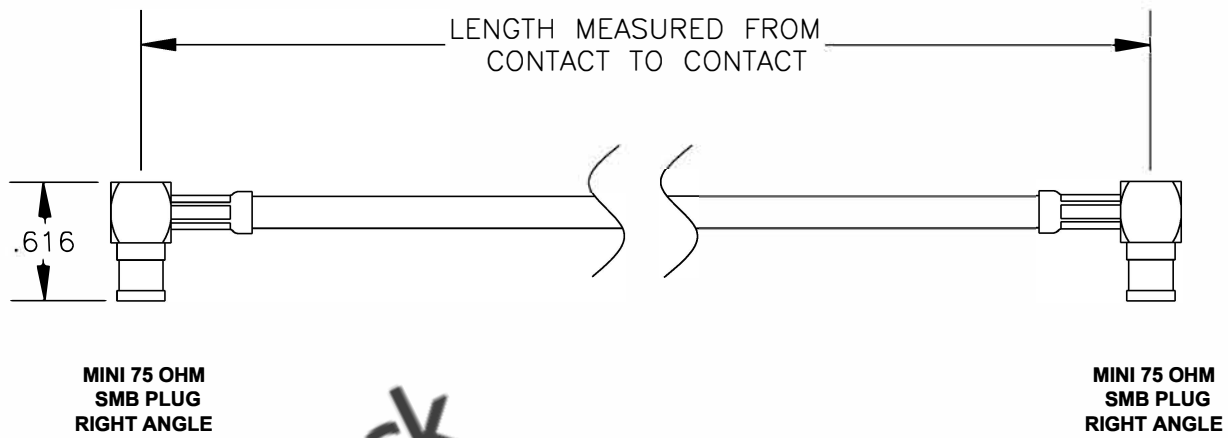

COMPONENTS	IMPEDANCE
MINI SMB PLUG RIGHT ANGLE	75 OHM
MINI SMB PLUG RIGHT ANGLE	75 OHM
RG59B/U-BLACK	75 OHM

Standard Lengths	
-12	12"
-24	24"
-36	36"
-48	48"
-60	60"
-XXX	Custom Length in inches

8TH FLOOR, BUILDING 1, YONGFU SCIENCE AND TECHNOLOGY CENTER INDUSTRIAL PARK, MANZHA DISTRICT 5, HUMEN, 523900, DONGGUAN, GUANGDONG, CHINA
 WEBSITE: www.ebeestock.com
 EMAIL: sales@ebeestock.com
COAXIAL & FIBER OPTICS

ET25373		DES. CABLE ASSEMBLY, RG59B/U-BLACK, MINI 75 OHM SMB PLUG RIGHT ANGLE TO MINI 75 OHM SMB PLUG RIGHT ANGLE	
----------------	--	--	--

REV. A	FSCM NO. 53919	CAD FILE 020408	SCALE N/A	SIZE A 147
--------	----------------	-----------------	-----------	------------

- NOTES:**
- UNLESS OTHERWISE SPECIFIED ALL DIMENSIONS ARE NOMINAL.
 - ALL SPECIFICATIONS ARE SUBJECT TO CHANGE WITHOUT NOTICE AT ANY TIME.
 - DIMENSIONS ARE IN INCHES.
 - LENGTH TOLERANCE IS $\pm 1.5\%$ OR $\pm 3/8"$, WHICHEVER IS GREATER.