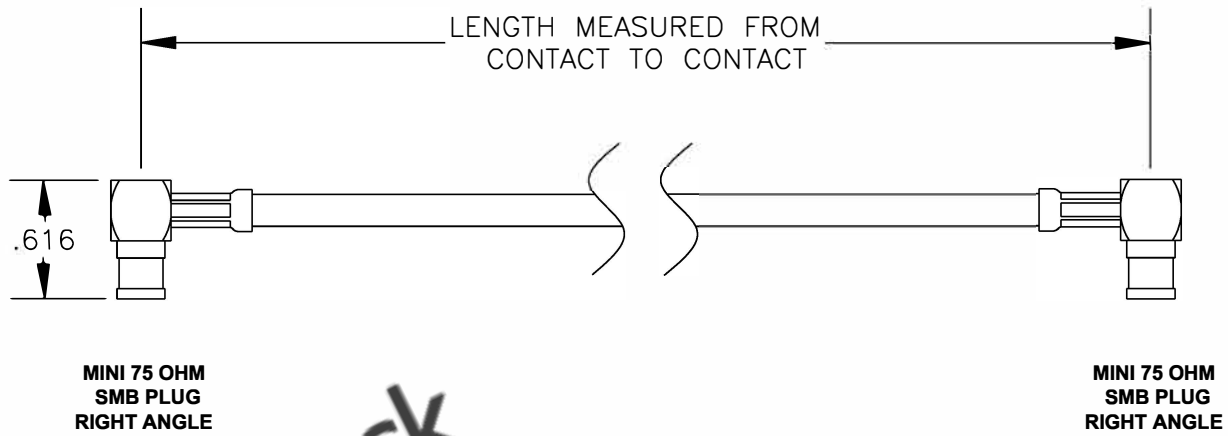

COMPONENTS	IMPEDANCE
MINI SMB PLUG RIGHT ANGLE	75 OHM
MINI SMB PLUG RIGHT ANGLE	75 OHM
RG59B/U-BLACK	75 OHM

Standard Lengths	
-12	12"
-24	24"
-36	36"
-48	48"
-60	60"
-XXX	Custom Length in inches

8TH FLOOR, BUILDING 1, YONGFU SCIENCE AND TECHNOLOGY CENTER INDUSTRIAL PARK, MANZHA DISTRICT 5, HUMEN, 523900, DONGGUAN, GUANGDONG, CHINA
 WEBSITE: www.ebeestock.com
 EMAIL: sales@ebeestock.com
COAXIAL & FIBER OPTICS

ET25374		DES. CABLE ASSEMBLY, RG59B/U-BLACK, MINI 75 OHM SMB PLUG RIGHT ANGLE TO MINI 75 OHM SMB PLUG RIGHT ANGLE	
----------------	--	--	--

REV. A	FSCM NO. 53919	CAD FILE 020408	SCALE N/A	SIZE A 147
--------	----------------	-----------------	-----------	------------

- NOTES:**
- UNLESS OTHERWISE SPECIFIED ALL DIMENSIONS ARE NOMINAL.
 - ALL SPECIFICATIONS ARE SUBJECT TO CHANGE WITHOUT NOTICE AT ANY TIME.
 - DIMENSIONS ARE IN INCHES.
 - LENGTH TOLERANCE IS $\pm 1.5\%$ OR $\pm 3/8"$, WHICHEVER IS GREATER.