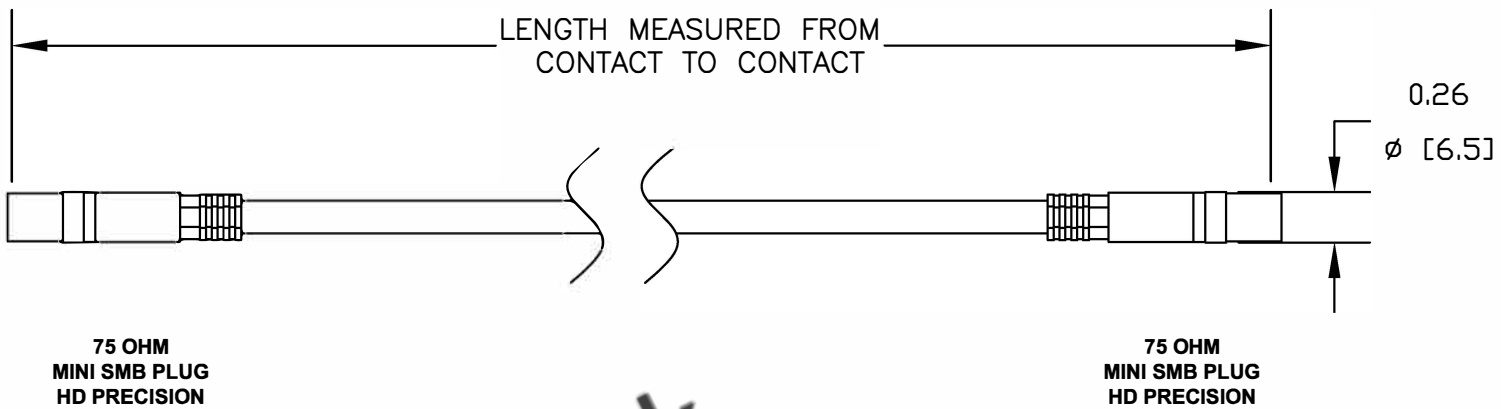

COMPONENTS	IMPEDANCE
MINI SMB PLUG	75 OHM
MINI SMB PLUG	75 OHM
PE-B159	75 OHM

Part Configurator	
1. Replace ZZ with color codes.	
2. Replace XX with length in inches.	
Standard Lengths	
-12	12"
-24	24"
-36	36"
-48	48"
-60	60"
-XXX	Custom Length in inches

Color Codes	
BK	Black
BL	Blue
GR	Green
RD	Red
WH	White
YW	Yellow

 8TH FLOOR, BUILDING 1, YONGFU SCIENCE AND TECHNOLOGY CENTER INDUSTRIAL PARK, NANZHA DISTRICT 5, HUMEN, 523900, DONGGUAN, GUANGDONG, CHINA WEBSITE: www.ebeestock.com EMAIL: sales@ebeestock.com COAXIAL & FIBER OPTICS					
<h1>ET25418</h1>	DES. CABLE ASSEMBLY, PE-B159, 75 OHM HD PRECISION, MINI SMB PLUG TO MINI SMB PLUG				
REV. B	FSCM NO. 53919	CAD FILE 082411	SCALE N/A	SIZE A	2231
NOTES: 1. UNLESS OTHERWISE SPECIFIED ALL DIMENSIONS ARE NOMINAL. 2. ALL SPECIFICATIONS ARE SUBJECT TO CHANGE WITHOUT NOTICE AT ANY TIME. 3. DIMENSIONS ARE IN INCHES [mm]. 4. LENGTH TOLERANCE IS ± 1.5% OR 3/8", WHICHEVER IS GREATER.					