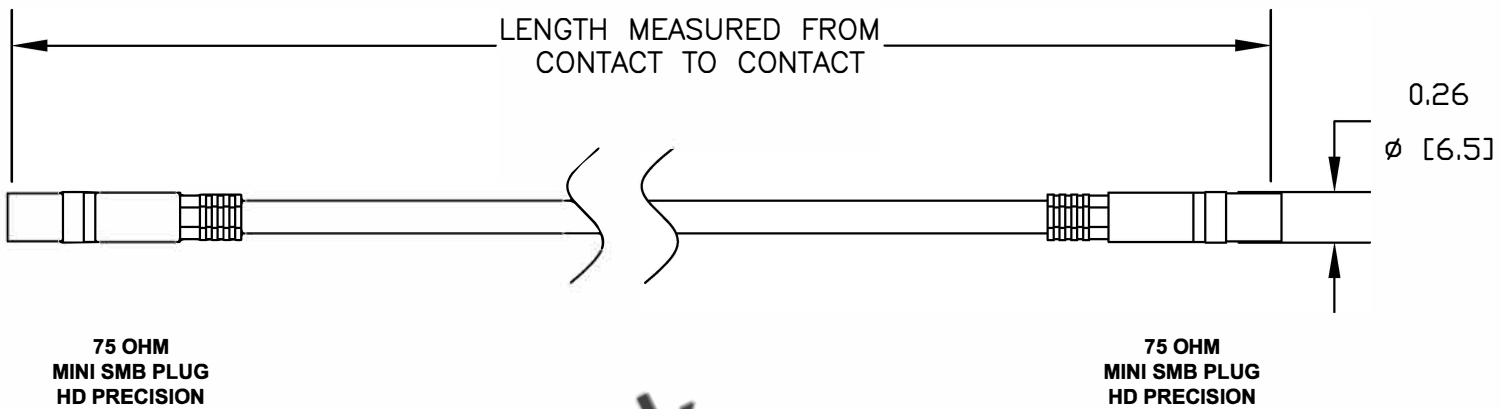

COMPONENTS	IMPEDANCE
MINI SMB PLUG	75 OHM
MINI SMB PLUG	75 OHM
PE-B159	75 OHM

Part Configurator	
1. Replace ZZ with color codes.	
2. Replace XX with length in inches.	
Standard Lengths	
-12	12"
-24	24"
-36	36"
-48	48"
-60	60"
-XXX	Custom Length in inches

Color Codes	
BK	Black
BL	Blue
GR	Green
RD	Red
WH	White
YW	Yellow

 8TH FLOOR, BUILDING 1, YONGFU SCIENCE AND TECHNOLOGY CENTER INDUSTRIAL PARK, NANZHA DISTRICT 5, HUMEN, 523900, DONGGUAN, GUANGDONG, CHINA					
ebeestock WEBSITE: www.ebeestock.com EMAIL: sales@ebeestock.com COAXIAL & FIBER OPTICS					
ET25431	DES. CABLE ASSEMBLY, PE-B159, 75 OHM HD PRECISION, MINI SMB PLUG TO MINI SMB PLUG				
REV. B	FSCM NO. 53919	CAD FILE 082411	SCALE N/A	SIZE A	2231
NOTES: 1. UNLESS OTHERWISE SPECIFIED ALL DIMENSIONS ARE NOMINAL. 2. ALL SPECIFICATIONS ARE SUBJECT TO CHANGE WITHOUT NOTICE AT ANY TIME. 3. DIMENSIONS ARE IN INCHES [mm]. 4. LENGTH TOLERANCE IS ± 1.5% OR 3/8", WHICHEVER IS GREATER.					