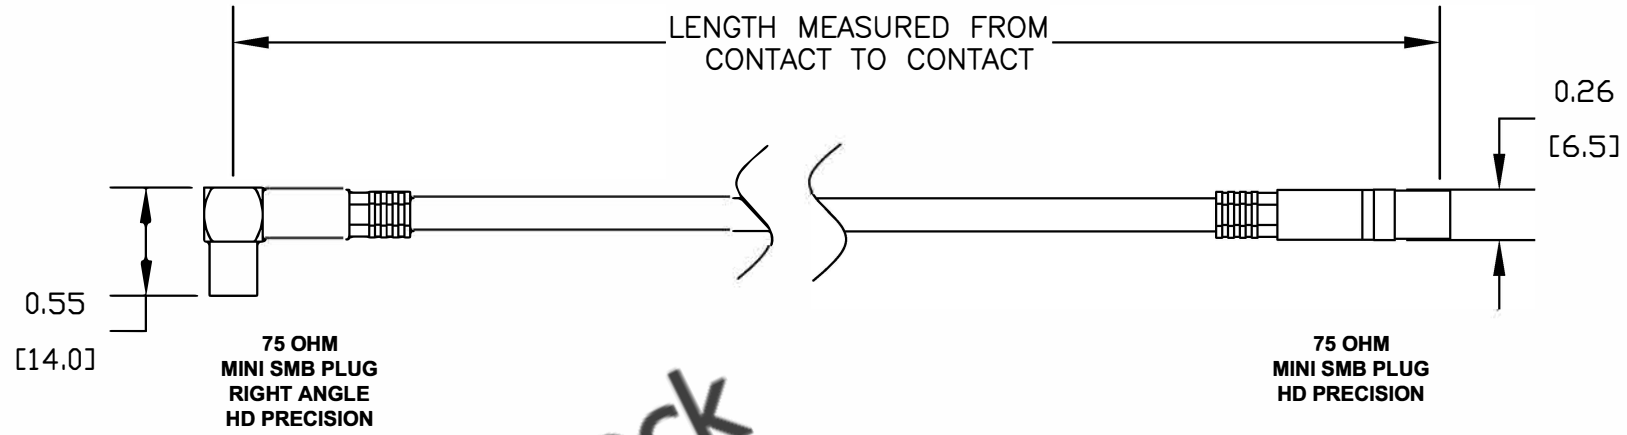

COMPONENTS	IMPEDANCE
MINI SMB PLUG RIGHT ANGLE	75 OHM
MINI SMB PLUG	75 OHM
PE-B159	75 OHM

Part Configurator	
1. Replace ZZ with color codes.	
2. Replace XX with length in inches.	
Standard Lengths	
-12	12"
-24	24"
-36	36"
-48	48"
-60	60"
-XXX	Custom Length in inches

ET25446
DES. CABLE ASSEMBLY, PE-B159, 75 OHM HD PRECISION, MINI SMB PLUG RIGHT ANGLE TO MINI SMB PLUG

REV. C	FSCM NO. 53919	CAD FILE 082411	SCALE N/A	SIZE A	2231
--------	----------------	-----------------	-----------	--------	------

NOTES:

- UNLESS OTHERWISE SPECIFIED ALL DIMENSIONS ARE NOMINAL.
- ALL SPECIFICATIONS ARE SUBJECT TO CHANGE WITHOUT NOTICE AT ANY TIME.
- DIMENSIONS ARE IN INCHES [mm].
- LENGTH TOLERANCE IS ± 1.5% OR 3/8", WHICHEVER IS GREATER.