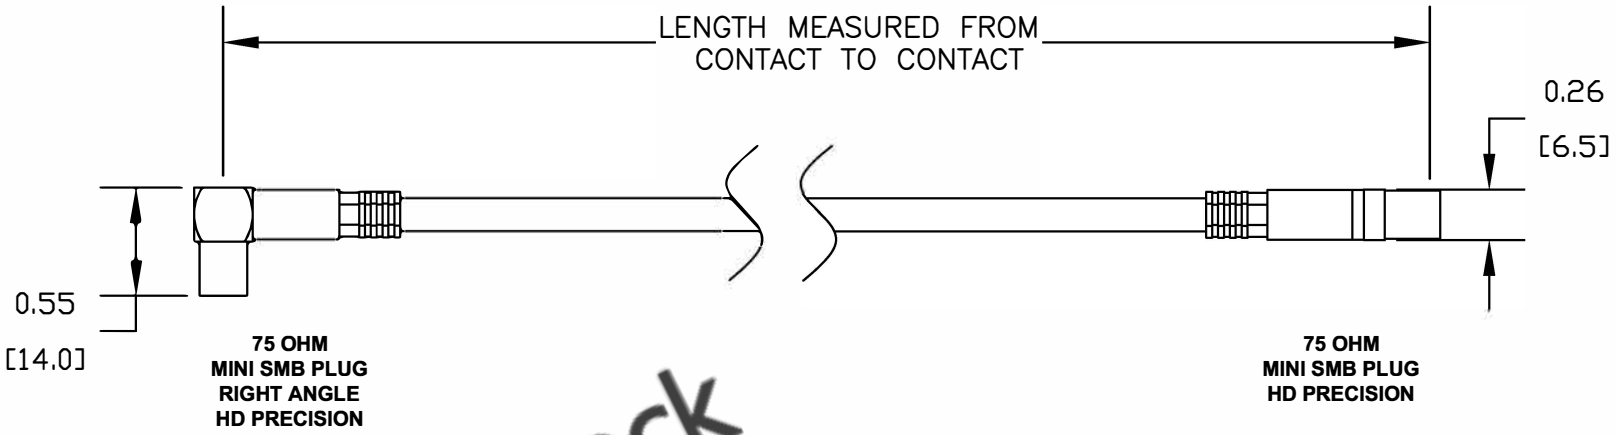

COMPONENTS	IMPEDANCE
MINI SMB PLUG RIGHT ANGLE	75 OHM
MINI SMB PLUG	75 OHM
PE-B159	75 OHM

Part Configurator	
1. Replace ZZ with color codes.	
2. Replace XX with length in inches.	
Standard Lengths	
-12	12"
-24	24"
-36	36"
-48	48"
-60	60"
-XXX	Custom Length in inches

ET25448		DES. CABLE ASSEMBLY, PE-B159, 75 OHM HD PRECISION, MINI SMB PLUG RIGHT ANGLE TO MINI SMB PLUG			
REV. C	FSCM NO. 53919	CAD FILE 082411	SCALE N/A	SIZE A	2231

NOTES:

- UNLESS OTHERWISE SPECIFIED ALL DIMENSIONS ARE NOMINAL.
- ALL SPECIFICATIONS ARE SUBJECT TO CHANGE WITHOUT NOTICE AT ANY TIME.
- DIMENSIONS ARE IN INCHES [mm].
- LENGTH TOLERANCE IS ± 1.5% OR 3/8", WHICHEVER IS GREATER.