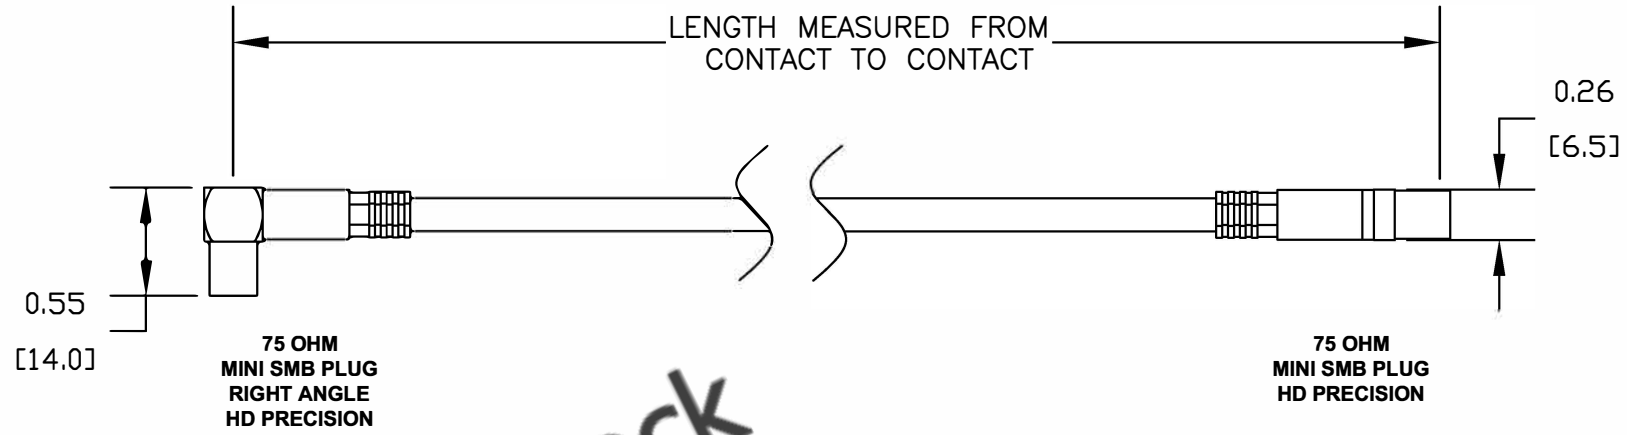

COMPONENTS	IMPEDANCE
MINI SMB PLUG RIGHT ANGLE	75 OHM
MINI SMB PLUG	75 OHM
PE-B159	75 OHM

Part Configurator	
1. Replace ZZ with color codes.	
2. Replace XX with length in inches.	
Standard Lengths	
-12	12"
-24	24"
-36	36"
-48	48"
-60	60"
-XXX	Custom Length in inches

Color Codes	
BK	Black
BL	Blue
GR	Green
RD	Red
WH	White
YW	Yellow

 8TH FLOOR, BUILDING 1, YONGFU SCIENCE AND TECHNOLOGY CENTER INDUSTRIAL PARK, NANZHA DISTRICT 5, HUMEN, 523900, DONGGUAN, GUANGDONG, CHINA WEBSITE: www.ebeestock.com EMAIL: sales@ebeestock.com COAXIAL & FIBER OPTICS					
ET25459			DES. CABLE ASSEMBLY, PE-B159, 75 OHM HD PRECISION, MINI SMB PLUG RIGHT ANGLE TO MINI SMB PLUG		
REV. C	FSCM NO. 53919	CAD FILE 082411	SCALE N/A	SIZE A	2231
NOTES: 1. UNLESS OTHERWISE SPECIFIED ALL DIMENSIONS ARE NOMINAL. 2. ALL SPECIFICATIONS ARE SUBJECT TO CHANGE WITHOUT NOTICE AT ANY TIME. 3. DIMENSIONS ARE IN INCHES [mm]. 4. LENGTH TOLERANCE IS ± 1.5% OR 3/8", WHICHEVER IS GREATER.					