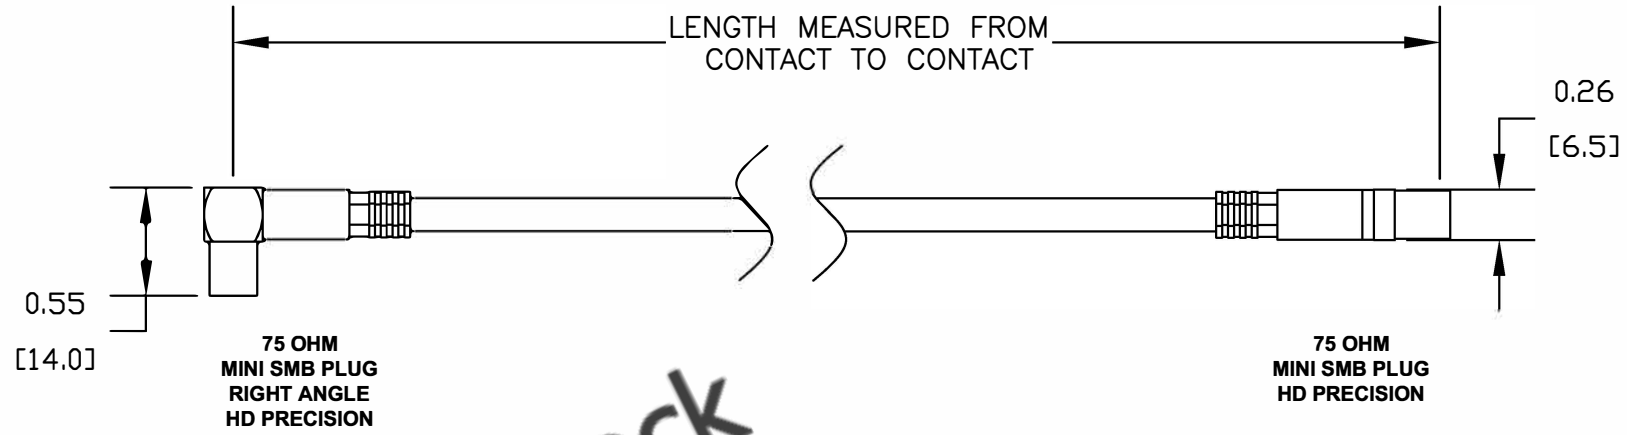

COMPONENTS	IMPEDANCE
MINI SMB PLUG RIGHT ANGLE	75 OHM
MINI SMB PLUG	75 OHM
PE-B159	75 OHM

Part Configurator	
1. Replace ZZ with color codes.	
2. Replace XX with length in inches.	
Standard Lengths	
-12	12"
-24	24"
-36	36"
-48	48"
-60	60"
-XXX	Custom Length in inches

Color Codes	
BK	Black
BL	Blue
GR	Green
RD	Red
WH	White
YW	Yellow

 8TH FLOOR, BUILDING 1, YONGFU SCIENCE AND TECHNOLOGY CENTER INDUSTRIAL PARK, NANZHA DISTRICT 5, HUMEN, 523900, DONGGUAN, GUANGDONG, CHINA WEBSITE: www.ebeestock.com EMAIL: sales@ebeestock.com COAXIAL & FIBER OPTICS					
ET25461				DES. CABLE ASSEMBLY, PE-B159, 75 OHM HD PRECISION, MINI SMB PLUG RIGHT ANGLE TO MINI SMB PLUG	
REV. C	FSCM NO. 53919	CAD FILE 082411	SCALE N/A	SIZE A	2231
NOTES: 1. UNLESS OTHERWISE SPECIFIED ALL DIMENSIONS ARE NOMINAL. 2. ALL SPECIFICATIONS ARE SUBJECT TO CHANGE WITHOUT NOTICE AT ANY TIME. 3. DIMENSIONS ARE IN INCHES [mm]. 4. LENGTH TOLERANCE IS ± 1.5% OR 3/8", WHICHEVER IS GREATER.					