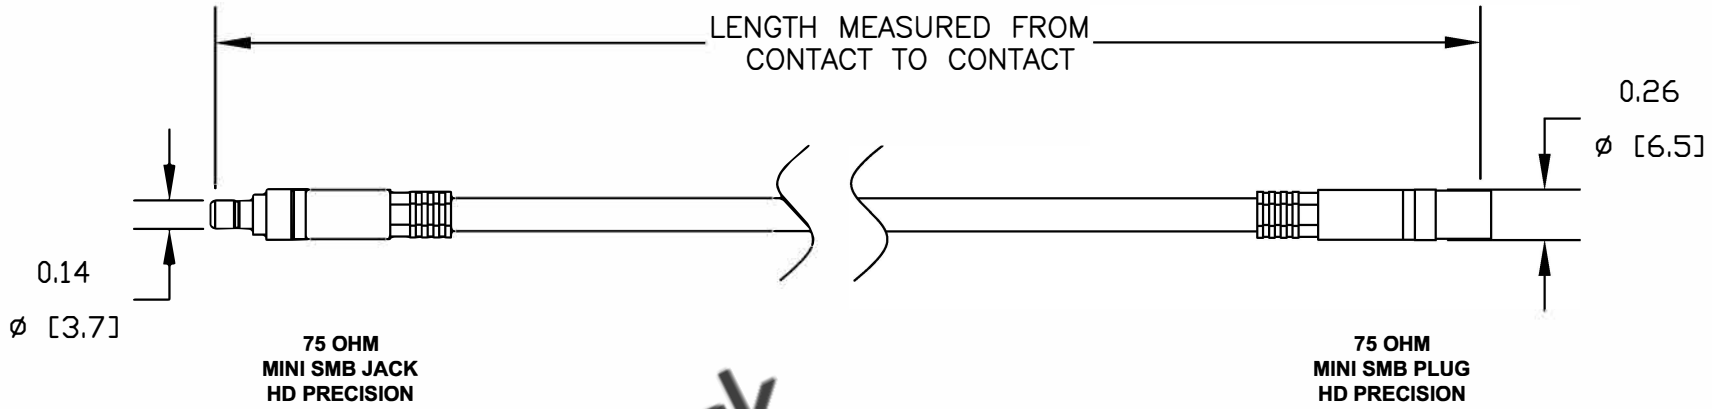

COMPONENTS	IMPEDANCE
MINI SMB JACK	75 OHM
MINI SMB PLUG	75 OHM
PE-B159	75 OHM

Part Configurator	
1. Replace ZZ with color codes.	
2. Replace XX with length in inches.	
Standard Lengths	
-12	12"
-24	24"
-36	36"
-48	48"
-60	60"
-XXX	Custom Length in inches

Color Codes	
BK	Black
BL	Blue
GR	Green
RD	Red
WH	White
YW	Yellow

 8TH FLOOR, BUILDING 1, YONGFU SCIENCE AND TECHNOLOGY CENTER INDUSTRIAL PARK, NANZHA DISTRICT 5, HUMEN, 523900, DONGGUAN, GUANGDONG, CHINA WEBSITE: www.ebeestock.com EMAIL: sales@ebeestock.com COAXIAL & FIBER OPTICS					
ET25467				DES. CABLE ASSEMBLY, PE-B159, 75 OHM HD PRECISION, MINI SMB JACK TO MINI SMB PLUG	
REV. C	FSCM NO. 53919	CAD FILE 082411	SCALE N/A	SIZE A	2231
NOTES: 1. UNLESS OTHERWISE SPECIFIED ALL DIMENSIONS ARE NOMINAL. 2. ALL SPECIFICATIONS ARE SUBJECT TO CHANGE WITHOUT NOTICE AT ANY TIME. 3. DIMENSIONS ARE IN INCHES [mm]. 4. LENGTH TOLERANCE IS ± 1.5% OR 3/8", WHICHEVER IS GREATER.					