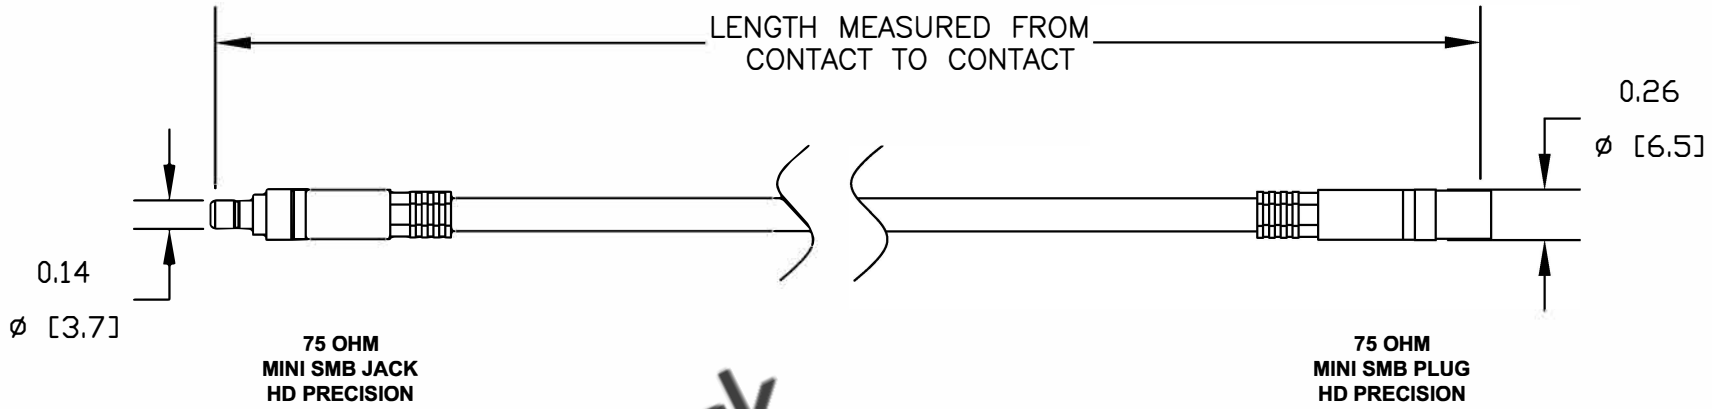

COMPONENTS	IMPEDANCE
MINI SMB JACK	75 OHM
MINI SMB PLUG	75 OHM
PE-B159	75 OHM

Part Configurator	
1. Replace ZZ with color codes.	
2. Replace XX with length in inches.	
Standard Lengths	
-12	12"
-24	24"
-36	36"
-48	48"
-60	60"
-XXX	Custom Length in inches

Color Codes	
BK	Black
BL	Blue
GR	Green
RD	Red
WH	White
YW	Yellow

 8TH FLOOR, BUILDING 1, YONGFU SCIENCE AND TECHNOLOGY CENTER INDUSTRIAL PARK, NANZHA DISTRICT 5, HUMEN, 523900, DONGGUAN, GUANGDONG, CHINA WEBSITE: www.ebeestock.com EMAIL: sales@ebeestock.com COAXIAL & FIBER OPTICS					
ET25468				DES. CABLE ASSEMBLY, PE-B159, 75 OHM HD PRECISION, MINI SMB JACK TO MINI SMB PLUG	
REV. C	FSCM NO. 53919	CAD FILE 082411	SCALE N/A	SIZE A	2231
NOTES: 1. UNLESS OTHERWISE SPECIFIED ALL DIMENSIONS ARE NOMINAL. 2. ALL SPECIFICATIONS ARE SUBJECT TO CHANGE WITHOUT NOTICE AT ANY TIME. 3. DIMENSIONS ARE IN INCHES [mm]. 4. LENGTH TOLERANCE IS ± 1.5% OR 3/8", WHICHEVER IS GREATER.					