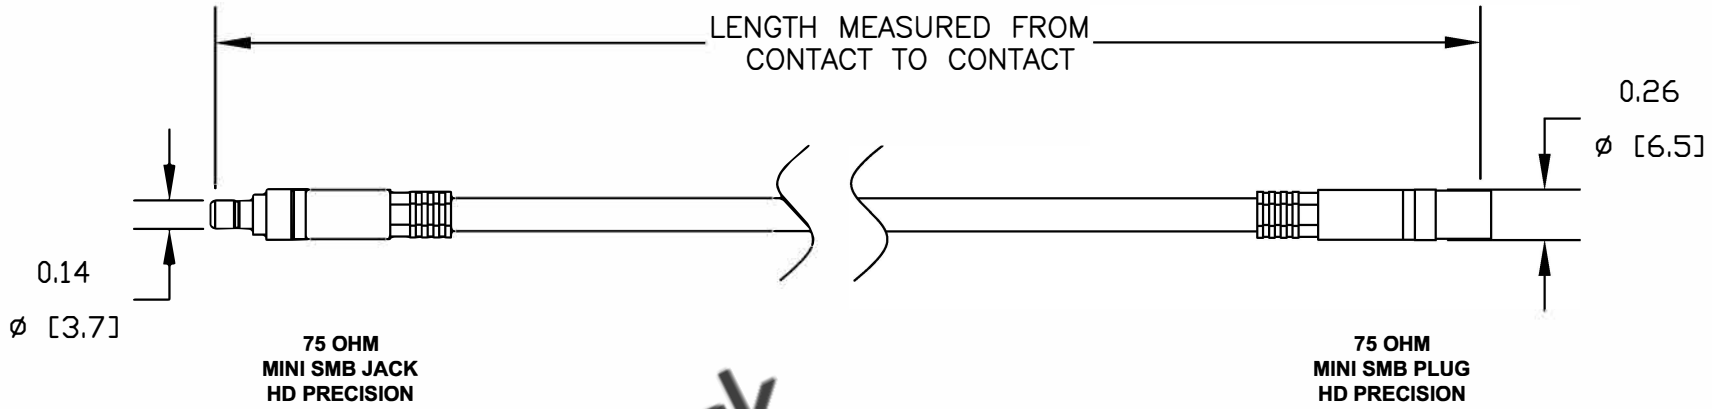

COMPONENTS	IMPEDANCE
MINI SMB JACK	75 OHM
MINI SMB PLUG	75 OHM
PE-B159	75 OHM

Part Configurator	
1. Replace ZZ with color codes.	
2. Replace XX with length in inches.	
Standard Lengths	
-12	12"
-24	24"
-36	36"
-48	48"
-60	60"
-XXX	Custom Length in inches

Color Codes	
BK	Black
BL	Blue
GR	Green
RD	Red
WH	White
YW	Yellow

 8TH FLOOR, BUILDING 1, YONGFU SCIENCE AND TECHNOLOGY CENTER INDUSTRIAL PARK, NANZHA DISTRICT 5, HUMEN, 523900, DONGGUAN, GUANGDONG, CHINA WEBSITE: www.ebeestock.com EMAIL: sales@ebeestock.com COAXIAL & FIBER OPTICS					
ET25469				DES. CABLE ASSEMBLY, PE-B159, 75 OHM HD PRECISION, MINI SMB JACK TO MINI SMB PLUG	
REV. C	FSCM NO. 53919	CAD FILE 082411	SCALE N/A	SIZE A	2231
NOTES: 1. UNLESS OTHERWISE SPECIFIED ALL DIMENSIONS ARE NOMINAL. 2. ALL SPECIFICATIONS ARE SUBJECT TO CHANGE WITHOUT NOTICE AT ANY TIME. 3. DIMENSIONS ARE IN INCHES [mm]. 4. LENGTH TOLERANCE IS ± 1.5% OR 3/8", WHICHEVER IS GREATER.					