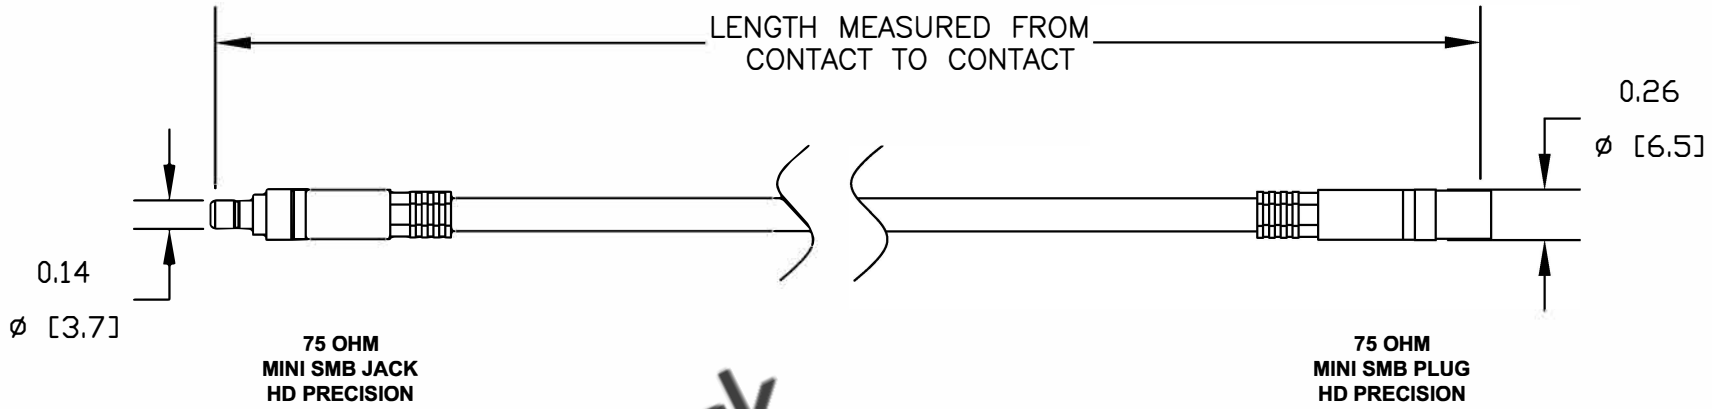

COMPONENTS	IMPEDANCE
MINI SMB JACK	75 OHM
MINI SMB PLUG	75 OHM
PE-B159	75 OHM

Part Configurator	
1. Replace ZZ with color codes.	
2. Replace XX with length in inches.	
Standard Lengths	
-12	12"
-24	24"
-36	36"
-48	48"
-60	60"
-XXX	Custom Length in inches

Color Codes	
BK	Black
BL	Blue
GR	Green
RD	Red
WH	White
YW	Yellow

 8TH FLOOR, BUILDING 1, YONGFU SCIENCE AND TECHNOLOGY CENTER INDUSTRIAL PARK, NANZHA DISTRICT 5, HUMEN, 523900, DONGGUAN, GUANGDONG, CHINA WEBSITE: www.ebeestock.com EMAIL: sales@ebeestock.com COAXIAL & FIBER OPTICS					
ET25470			DES. CABLE ASSEMBLY, PE-B159, 75 OHM HD PRECISION, MINI SMB JACK TO MINI SMB PLUG		
REV. C	FSCM NO. 53919	CAD FILE 082411	SCALE N/A	SIZE A	2231
NOTES: 1. UNLESS OTHERWISE SPECIFIED ALL DIMENSIONS ARE NOMINAL. 2. ALL SPECIFICATIONS ARE SUBJECT TO CHANGE WITHOUT NOTICE AT ANY TIME. 3. DIMENSIONS ARE IN INCHES [mm]. 4. LENGTH TOLERANCE IS ± 1.5% OR 3/8", WHICHEVER IS GREATER.					