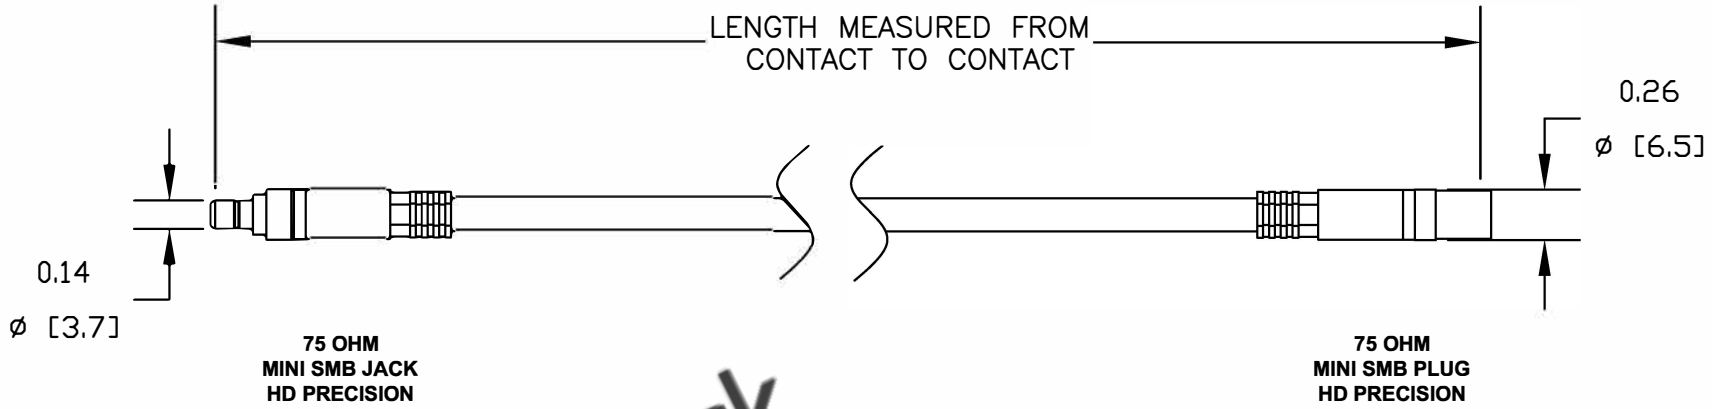

COMPONENTS	IMPEDANCE
MINI SMB JACK	75 OHM
MINI SMB PLUG	75 OHM
PE-B159	75 OHM

Part Configurator	
1. Replace ZZ with color codes.	
2. Replace XX with length in inches.	
Standard Lengths	
-12	12"
-24	24"
-36	36"
-48	48"
-60	60"
-XXX	Custom Length in inches

Color Codes	
BK	Black
BL	Blue
GR	Green
RD	Red
WH	White
YW	Yellow

 8TH FLOOR, BUILDING 1, YONGFU SCIENCE AND TECHNOLOGY CENTER INDUSTRIAL PARK, NANZHA DISTRICT 5, HUMEN, 523900, DONGGUAN, GUANGDONG, CHINA					
WEBSITE: www.ebeestock.com EMAIL: sales@ebeestock.com					
COAXIAL & FIBER OPTICS					
ET25471	DES. CABLE ASSEMBLY, PE-B159, 75 OHM HD PRECISION, MINI SMB JACK TO MINI SMB PLUG				
REV. C	FSCM NO. 53919	CAD FILE 082411	SCALE N/A	SIZE A	2231
NOTES: 1. UNLESS OTHERWISE SPECIFIED ALL DIMENSIONS ARE NOMINAL. 2. ALL SPECIFICATIONS ARE SUBJECT TO CHANGE WITHOUT NOTICE AT ANY TIME. 3. DIMENSIONS ARE IN INCHES [mm]. 4. LENGTH TOLERANCE IS ± 1.5% OR 3/8", WHICHEVER IS GREATER.					