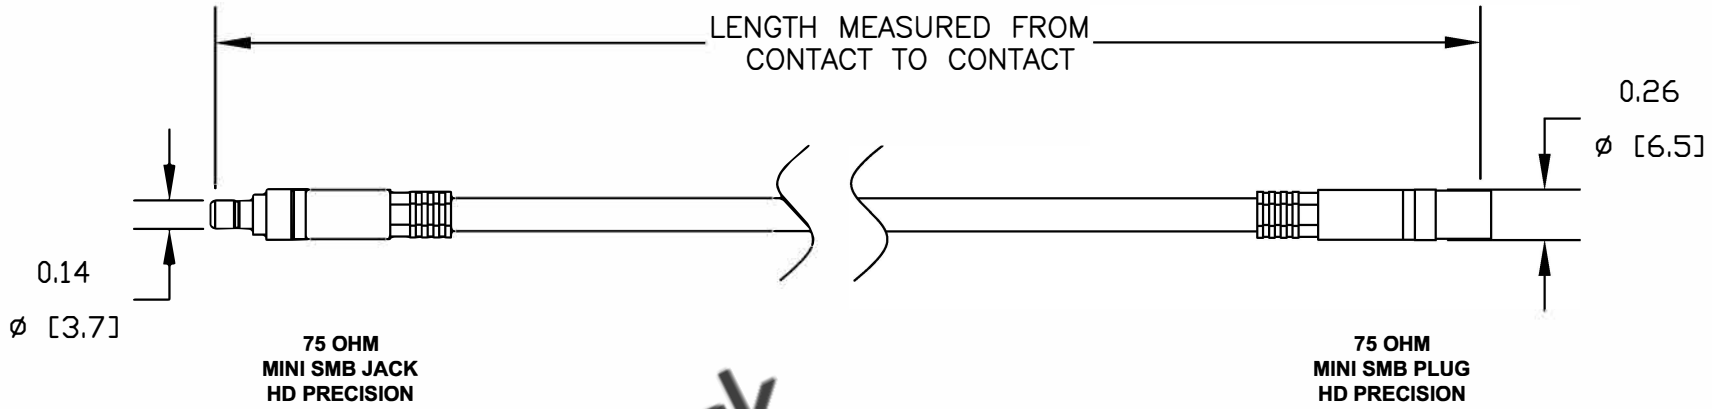

COMPONENTS	IMPEDANCE
MINI SMB JACK	75 OHM
MINI SMB PLUG	75 OHM
PE-B159	75 OHM

Part Configurator	
1. Replace ZZ with color codes.	
2. Replace XX with length in inches.	
Standard Lengths	
-12	12"
-24	24"
-36	36"
-48	48"
-60	60"
-XXX	Custom Length in inches

Color Codes	
BK	Black
BL	Blue
GR	Green
RD	Red
WH	White
YW	Yellow

 8TH FLOOR, BUILDING 1, YONGFU SCIENCE AND TECHNOLOGY CENTER INDUSTRIAL PARK, NANZHA DISTRICT 5, HUMEN, 523900, DONGGUAN, GUANGDONG, CHINA	
WEBSITE: www.ebeestock.com EMAIL: sales@ebeestock.com	
COAXIAL & FIBER OPTICS	
ET25473	DES. CABLE ASSEMBLY, PE-B159, 75 OHM HD PRECISION, MINI SMB JACK TO MINI SMB PLUG
REV. C	FSCM NO. 53919
CAD FILE 082411	SCALE N/A
SIZE A	2231
NOTES: 1. UNLESS OTHERWISE SPECIFIED ALL DIMENSIONS ARE NOMINAL. 2. ALL SPECIFICATIONS ARE SUBJECT TO CHANGE WITHOUT NOTICE AT ANY TIME. 3. DIMENSIONS ARE IN INCHES [mm]. 4. LENGTH TOLERANCE IS ± 1.5% OR 3/8", WHICHEVER IS GREATER.	