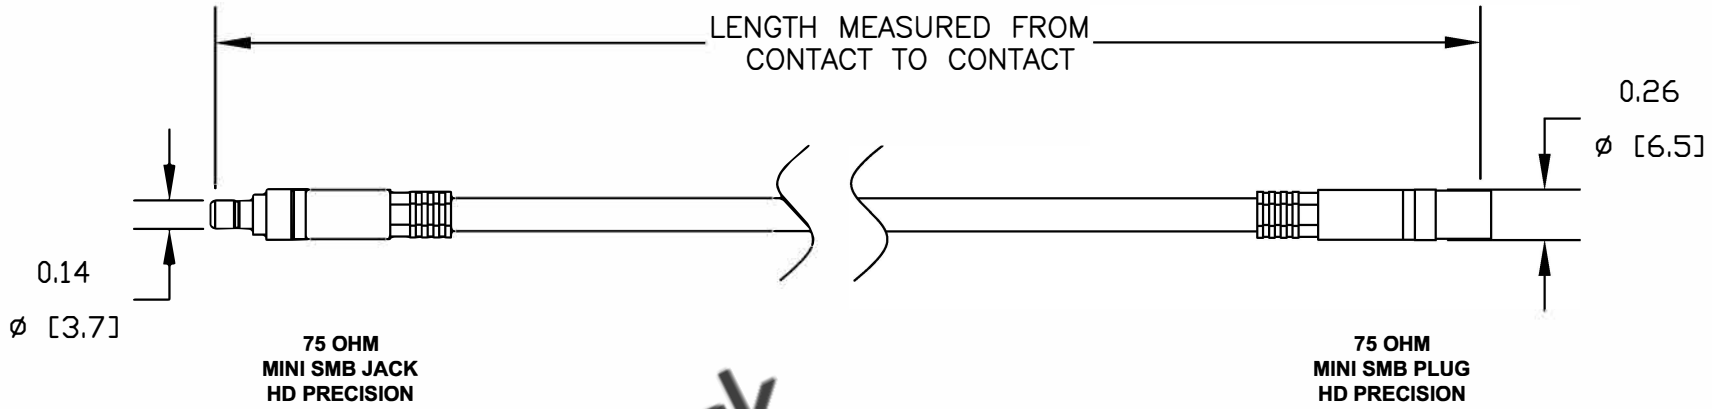

COMPONENTS	IMPEDANCE
MINI SMB JACK	75 OHM
MINI SMB PLUG	75 OHM
PE-B159	75 OHM

Part Configurator	
1. Replace ZZ with color codes.	
2. Replace XX with length in inches.	
Standard Lengths	
-12	12"
-24	24"
-36	36"
-48	48"
-60	60"
-XXX	Custom Length in inches

Color Codes	
BK	Black
BL	Blue
GR	Green
RD	Red
WH	White
YW	Yellow

 8TH FLOOR, BUILDING 1, YONGFU SCIENCE AND TECHNOLOGY CENTER INDUSTRIAL PARK, NANZHA DISTRICT 5, HUMEN, 523900, DONGGUAN, GUANGDONG, CHINA WEBSITE: www.ebeestock.com EMAIL: sales@ebeestock.com					
COAXIAL & FIBER OPTICS					
ET25474	DES. CABLE ASSEMBLY, PE-B159, 75 OHM HD PRECISION, MINI SMB JACK TO MINI SMB PLUG				
REV. C	FSCM NO. 53919	CAD FILE 082411	SCALE N/A	SIZE A	2231
NOTES: 1. UNLESS OTHERWISE SPECIFIED ALL DIMENSIONS ARE NOMINAL. 2. ALL SPECIFICATIONS ARE SUBJECT TO CHANGE WITHOUT NOTICE AT ANY TIME. 3. DIMENSIONS ARE IN INCHES [mm]. 4. LENGTH TOLERANCE IS ± 1.5% OR 3/8", WHICHEVER IS GREATER.					