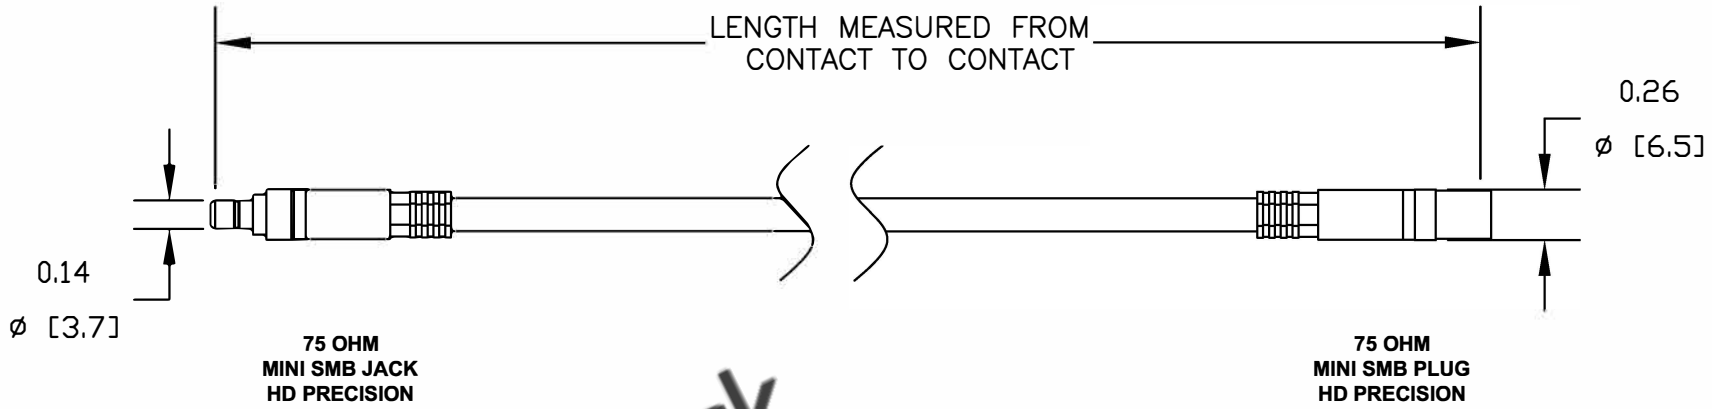

COMPONENTS	IMPEDANCE
MINI SMB JACK	75 OHM
MINI SMB PLUG	75 OHM
PE-B159	75 OHM

Part Configurator	
1. Replace ZZ with color codes.	
2. Replace XX with length in inches.	
Standard Lengths	
-12	12"
-24	24"
-36	36"
-48	48"
-60	60"
-XXX	Custom Length in inches

Color Codes	
BK	Black
BL	Blue
GR	Green
RD	Red
WH	White
YW	Yellow

 8TH FLOOR, BUILDING 1, YONGFU SCIENCE AND TECHNOLOGY CENTER INDUSTRIAL PARK, NANZHA DISTRICT 5, HUMEN, 523900, DONGGUAN, GUANGDONG, CHINA WEBSITE: www.ebeestock.com EMAIL: sales@ebeestock.com COAXIAL & FIBER OPTICS					
ET25476			DES. CABLE ASSEMBLY, PE-B159, 75 OHM HD PRECISION, MINI SMB JACK TO MINI SMB PLUG		
REV. C	FSCM NO. 53919	CAD FILE 082411	SCALE N/A	SIZE A	2231
NOTES: 1. UNLESS OTHERWISE SPECIFIED ALL DIMENSIONS ARE NOMINAL. 2. ALL SPECIFICATIONS ARE SUBJECT TO CHANGE WITHOUT NOTICE AT ANY TIME. 3. DIMENSIONS ARE IN INCHES [mm]. 4. LENGTH TOLERANCE IS ± 1.5% OR 3/8", WHICHEVER IS GREATER.					