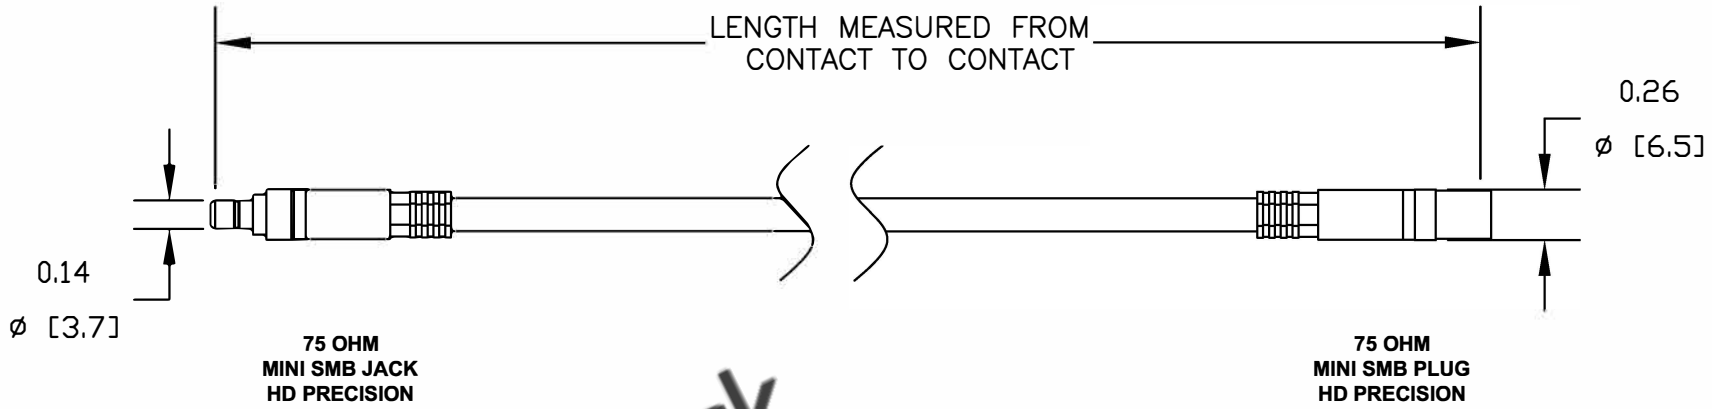

COMPONENTS	IMPEDANCE
MINI SMB JACK	75 OHM
MINI SMB PLUG	75 OHM
PE-B159	75 OHM

Part Configurator	
1. Replace ZZ with color codes.	
2. Replace XX with length in inches.	
Standard Lengths	
-12	12"
-24	24"
-36	36"
-48	48"
-60	60"
-XXX	Custom Length in inches

Color Codes	
BK	Black
BL	Blue
GR	Green
RD	Red
WH	White
YW	Yellow

 8TH FLOOR, BUILDING 1, YONGFU SCIENCE AND TECHNOLOGY CENTER INDUSTRIAL PARK, NANZHA DISTRICT 5, HUMEN, 523900, DONGGUAN, GUANGDONG, CHINA WEBSITE: www.ebeestock.com EMAIL: sales@ebeestock.com COAXIAL & FIBER OPTICS					
ET25478				DES. CABLE ASSEMBLY, PE-B159, 75 OHM HD PRECISION, MINI SMB JACK TO MINI SMB PLUG	
REV. C	FSCM NO. 53919	CAD FILE 082411	SCALE N/A	SIZE A	2231
NOTES: 1. UNLESS OTHERWISE SPECIFIED ALL DIMENSIONS ARE NOMINAL. 2. ALL SPECIFICATIONS ARE SUBJECT TO CHANGE WITHOUT NOTICE AT ANY TIME. 3. DIMENSIONS ARE IN INCHES [mm]. 4. LENGTH TOLERANCE IS ± 1.5% OR 3/8", WHICHEVER IS GREATER.					