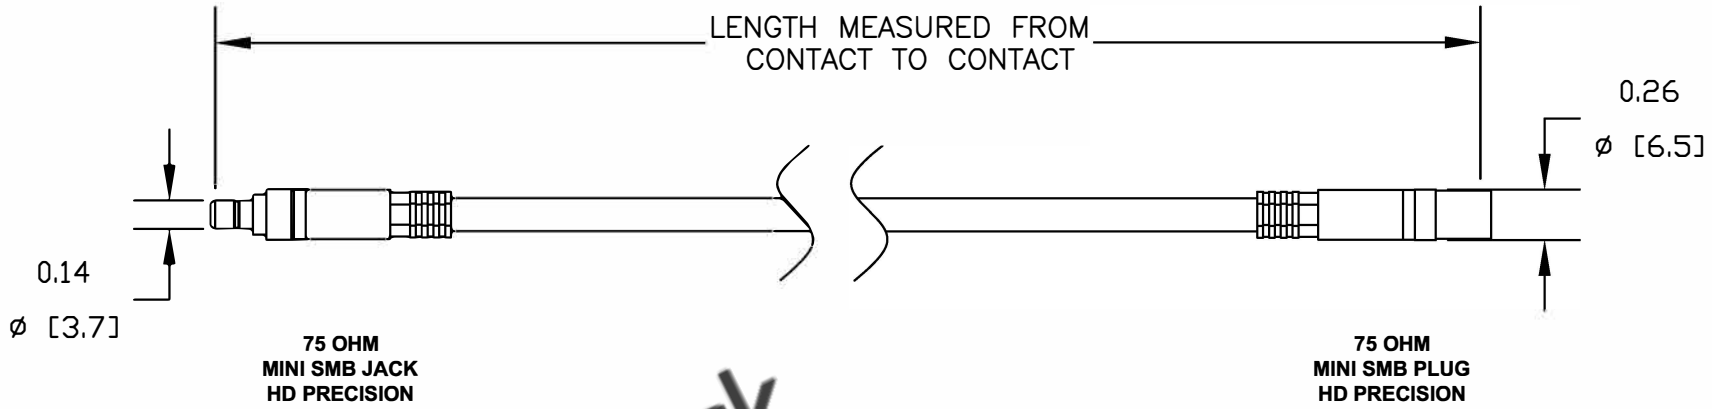

COMPONENTS	IMPEDANCE
MINI SMB JACK	75 OHM
MINI SMB PLUG	75 OHM
PE-B159	75 OHM

Part Configurator	
1. Replace ZZ with color codes.	
2. Replace XX with length in inches.	
Standard Lengths	
-12	12"
-24	24"
-36	36"
-48	48"
-60	60"
-XXX	Custom Length in inches

Color Codes	
BK	Black
BL	Blue
GR	Green
RD	Red
WH	White
YW	Yellow

 8TH FLOOR, BUILDING 1, YONGFU SCIENCE AND TECHNOLOGY CENTER INDUSTRIAL PARK, NANZHA DISTRICT 5, HUMEN, 523900, DONGGUAN, GUANGDONG, CHINA WEBSITE: www.ebeestock.com EMAIL: sales@ebeestock.com COAXIAL & FIBER OPTICS					
ET25479			DES. CABLE ASSEMBLY, PE-B159, 75 OHM HD PRECISION, MINI SMB JACK TO MINI SMB PLUG		
REV. C	FSCM NO. 53919	CAD FILE 082411	SCALE N/A	SIZE A	2231
NOTES: 1. UNLESS OTHERWISE SPECIFIED ALL DIMENSIONS ARE NOMINAL. 2. ALL SPECIFICATIONS ARE SUBJECT TO CHANGE WITHOUT NOTICE AT ANY TIME. 3. DIMENSIONS ARE IN INCHES [mm]. 4. LENGTH TOLERANCE IS ± 1.5% OR 3/8", WHICHEVER IS GREATER.					