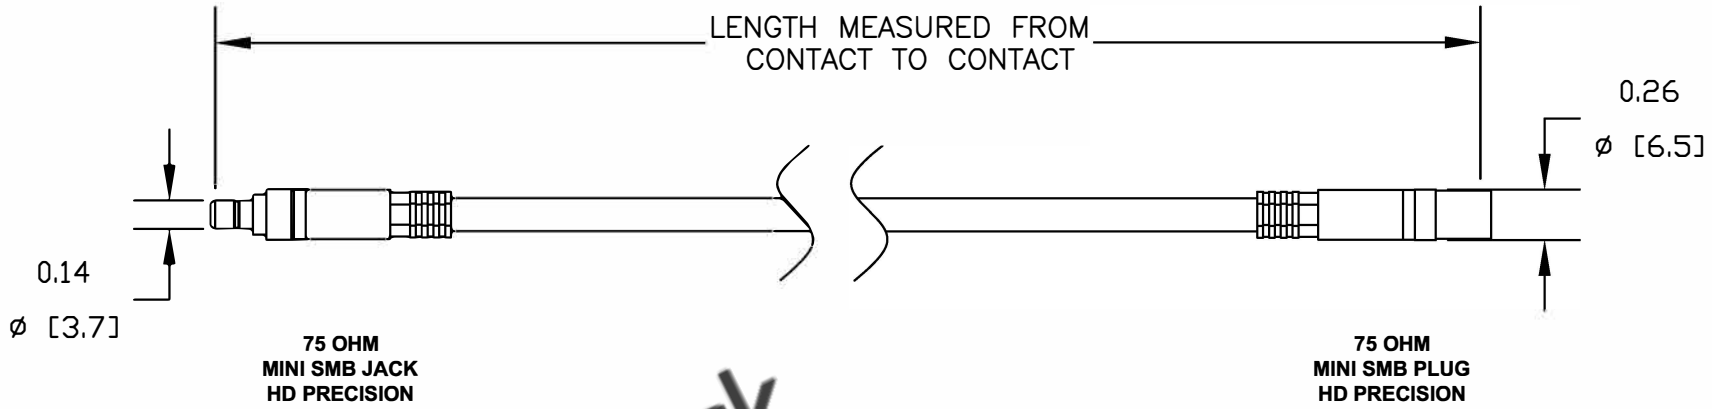

COMPONENTS	IMPEDANCE
MINI SMB JACK	75 OHM
MINI SMB PLUG	75 OHM
PE-B159	75 OHM

Part Configurator	
1. Replace ZZ with color codes.	
2. Replace XX with length in inches.	
Standard Lengths	
-12	12"
-24	24"
-36	36"
-48	48"
-60	60"
-XXX	Custom Length in inches

Color Codes	
BK	Black
BL	Blue
GR	Green
RD	Red
WH	White
YW	Yellow

 8TH FLOOR, BUILDING 1, YONGFU SCIENCE AND TECHNOLOGY CENTER INDUSTRIAL PARK, NANZHA DISTRICT 5, HUMEN, 523900, DONGGUAN, GUANGDONG, CHINA WEBSITE: www.ebeestock.com EMAIL: sales@ebeestock.com					
COAXIAL & FIBER OPTICS					
ET25480	DES. CABLE ASSEMBLY, PE-B159, 75 OHM HD PRECISION, MINI SMB JACK TO MINI SMB PLUG				
REV. C	FSCM NO. 53919	CAD FILE 082411	SCALE N/A	SIZE A	2231
NOTES: 1. UNLESS OTHERWISE SPECIFIED ALL DIMENSIONS ARE NOMINAL. 2. ALL SPECIFICATIONS ARE SUBJECT TO CHANGE WITHOUT NOTICE AT ANY TIME. 3. DIMENSIONS ARE IN INCHES [mm]. 4. LENGTH TOLERANCE IS ± 1.5% OR 3/8", WHICHEVER IS GREATER.					