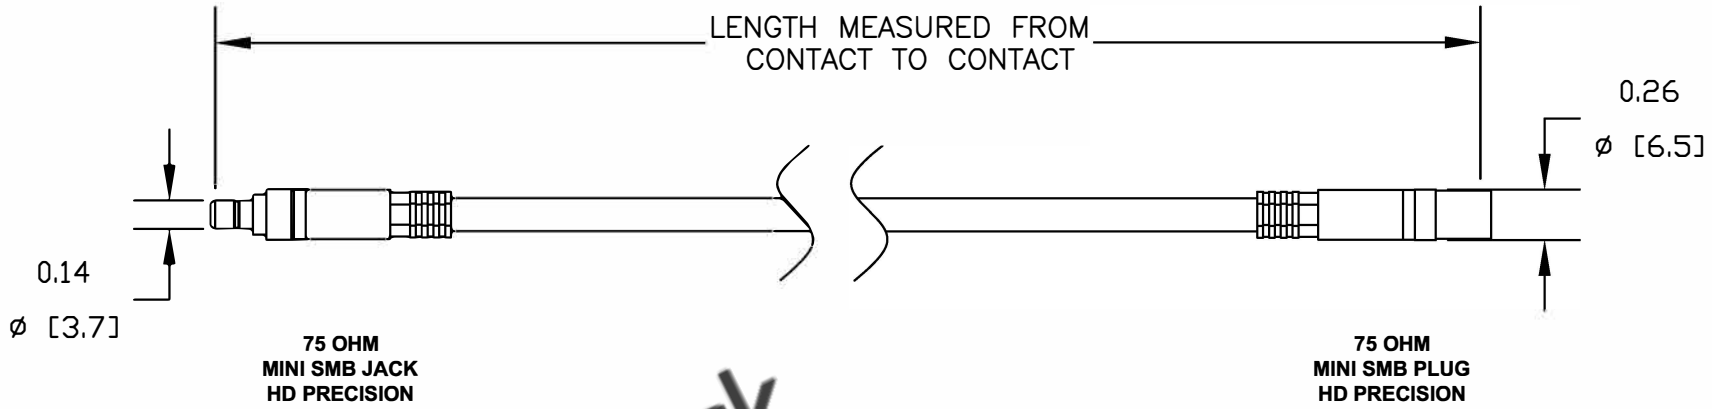

COMPONENTS	IMPEDANCE
MINI SMB JACK	75 OHM
MINI SMB PLUG	75 OHM
PE-B159	75 OHM

Part Configurator	
1. Replace ZZ with color codes.	
2. Replace XX with length in inches.	
Standard Lengths	
-12	12"
-24	24"
-36	36"
-48	48"
-60	60"
-XXX	Custom Length in inches

Color Codes	
BK	Black
BL	Blue
GR	Green
RD	Red
WH	White
YW	Yellow

 8TH FLOOR, BUILDING 1, YONGFU SCIENCE AND TECHNOLOGY CENTER INDUSTRIAL PARK, NANZHA DISTRICT 5, HUMEN, 523900, DONGGUAN, GUANGDONG, CHINA WEBSITE: www.ebeestock.com EMAIL: sales@ebeestock.com COAXIAL & FIBER OPTICS					
ET25484				DES. CABLE ASSEMBLY, PE-B159, 75 OHM HD PRECISION, MINI SMB JACK TO MINI SMB PLUG	
REV. C	FSCM NO. 53919	CAD FILE 082411	SCALE N/A	SIZE A	2231
NOTES: 1. UNLESS OTHERWISE SPECIFIED ALL DIMENSIONS ARE NOMINAL. 2. ALL SPECIFICATIONS ARE SUBJECT TO CHANGE WITHOUT NOTICE AT ANY TIME. 3. DIMENSIONS ARE IN INCHES [mm]. 4. LENGTH TOLERANCE IS ± 1.5% OR 3/8", WHICHEVER IS GREATER.					