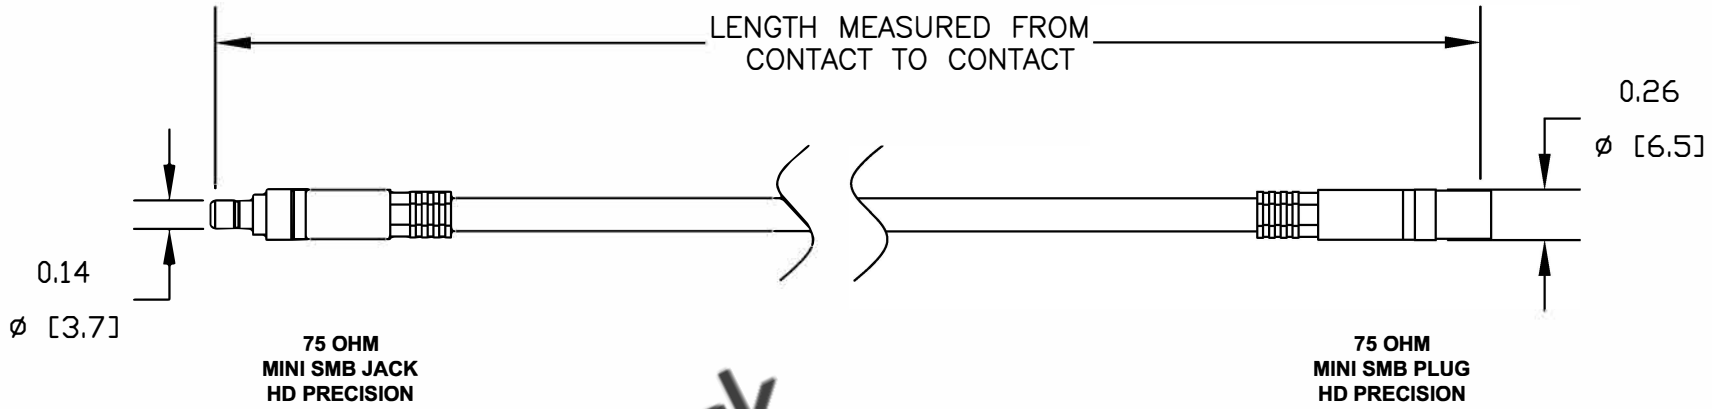

COMPONENTS	IMPEDANCE
MINI SMB JACK	75 OHM
MINI SMB PLUG	75 OHM
PE-B159	75 OHM

Part Configurator	
1. Replace ZZ with color codes.	
2. Replace XX with length in inches.	
Standard Lengths	
-12	12"
-24	24"
-36	36"
-48	48"
-60	60"
-XXX	Custom Length in inches

Color Codes	
BK	Black
BL	Blue
GR	Green
RD	Red
WH	White
YW	Yellow

 8TH FLOOR, BUILDING 1, YONGFU SCIENCE AND TECHNOLOGY CENTER INDUSTRIAL PARK, NANZHA DISTRICT 5, HUMEN, 523900, DONGGUAN, GUANGDONG, CHINA WEBSITE: www.ebeestock.com EMAIL: sales@ebeestock.com COAXIAL & FIBER OPTICS					
ET25485			DES. CABLE ASSEMBLY, PE-B159, 75 OHM HD PRECISION, MINI SMB JACK TO MINI SMB PLUG		
REV. C	FSCM NO. 53919	CAD FILE 082411	SCALE N/A	SIZE A	2231
NOTES: 1. UNLESS OTHERWISE SPECIFIED ALL DIMENSIONS ARE NOMINAL. 2. ALL SPECIFICATIONS ARE SUBJECT TO CHANGE WITHOUT NOTICE AT ANY TIME. 3. DIMENSIONS ARE IN INCHES [mm]. 4. LENGTH TOLERANCE IS ± 1.5% OR 3/8", WHICHEVER IS GREATER.					